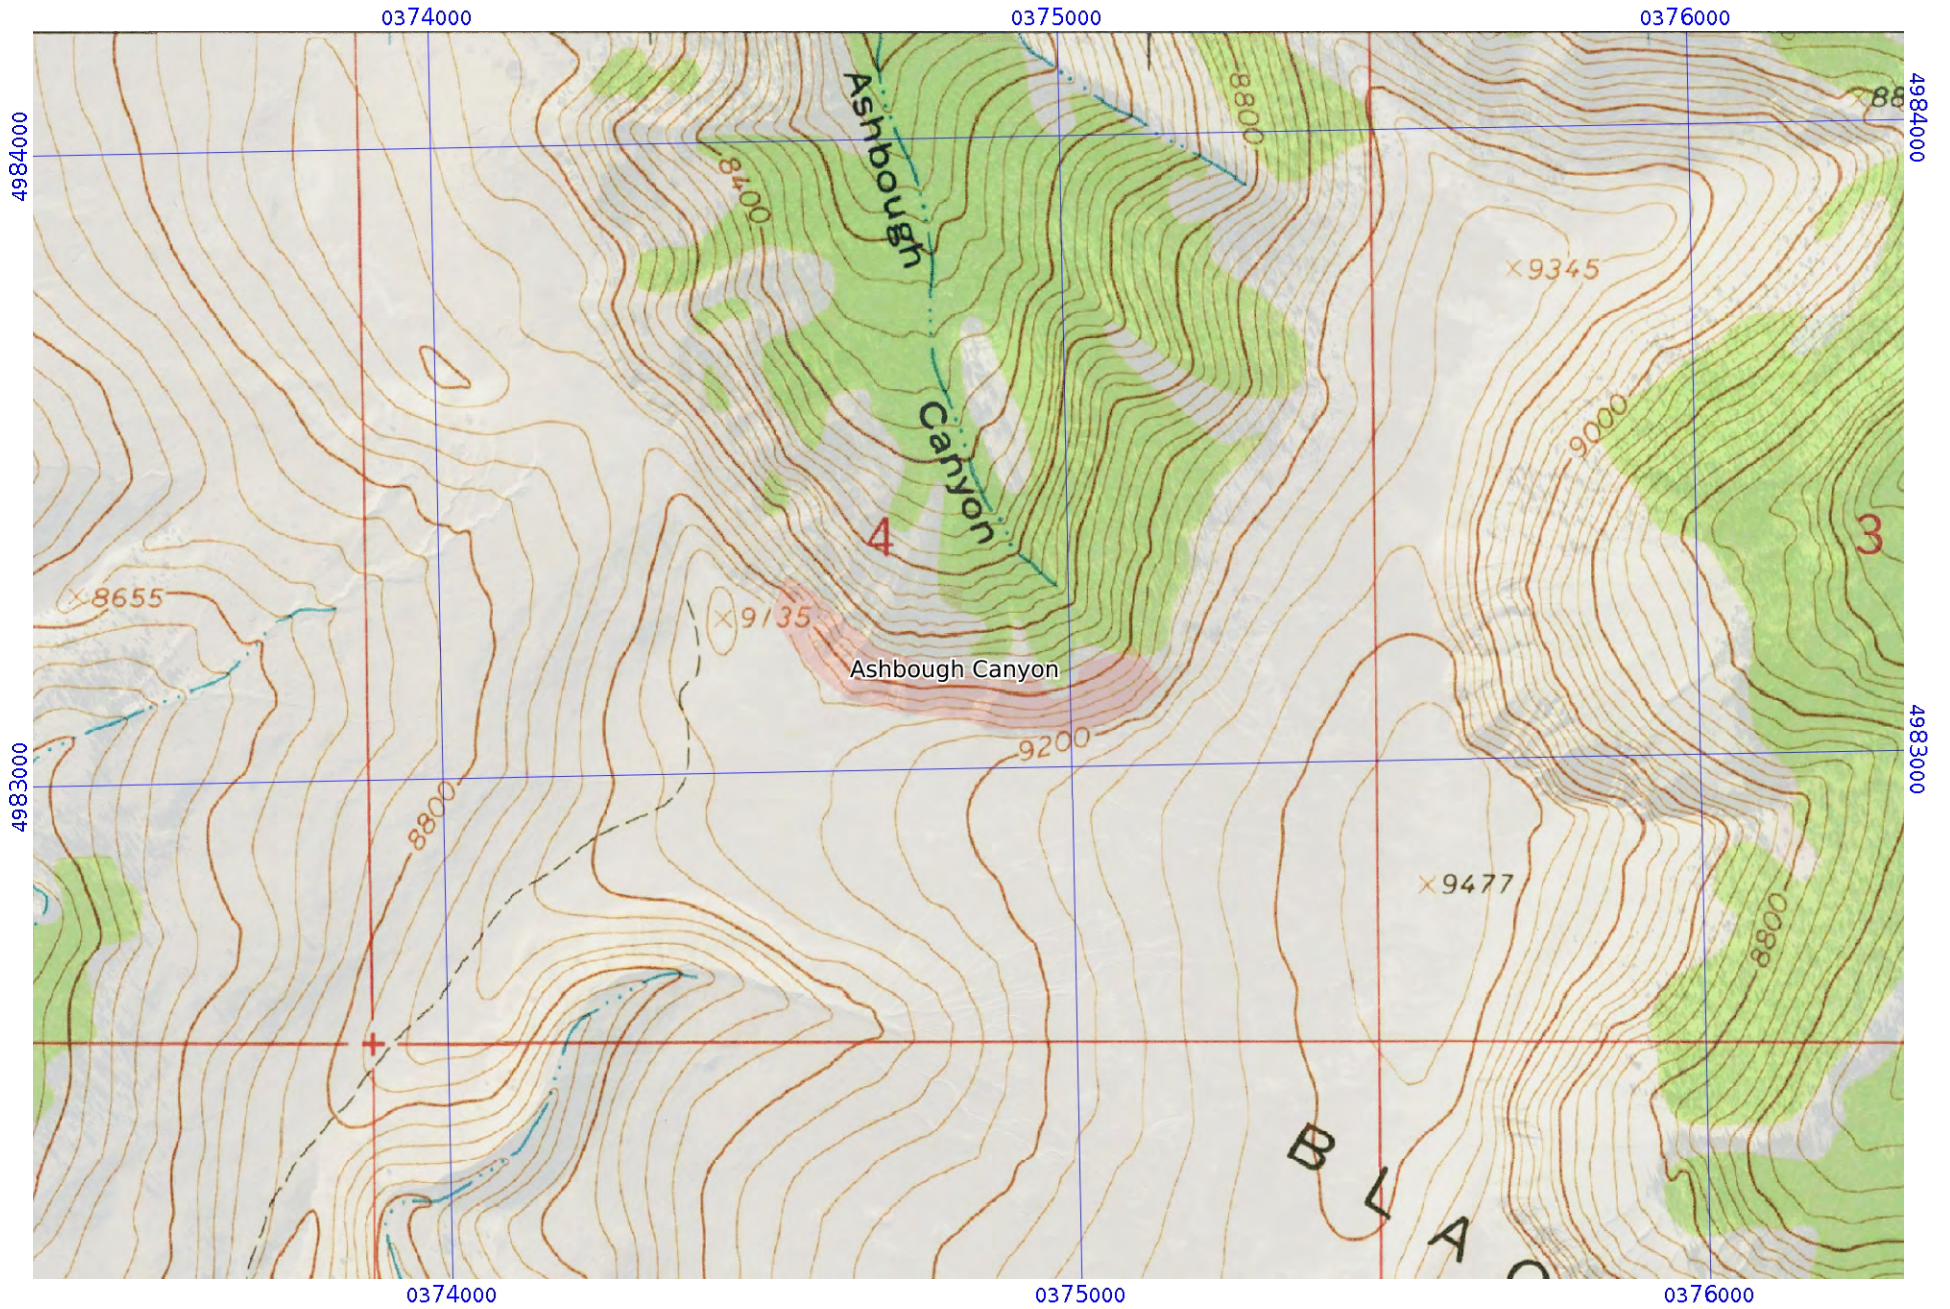

Blacktail Range

Blacktail Range – Ashbough Canyon

Ashbough Canyon
WGS84
UTM Zone 12T
CalTopo