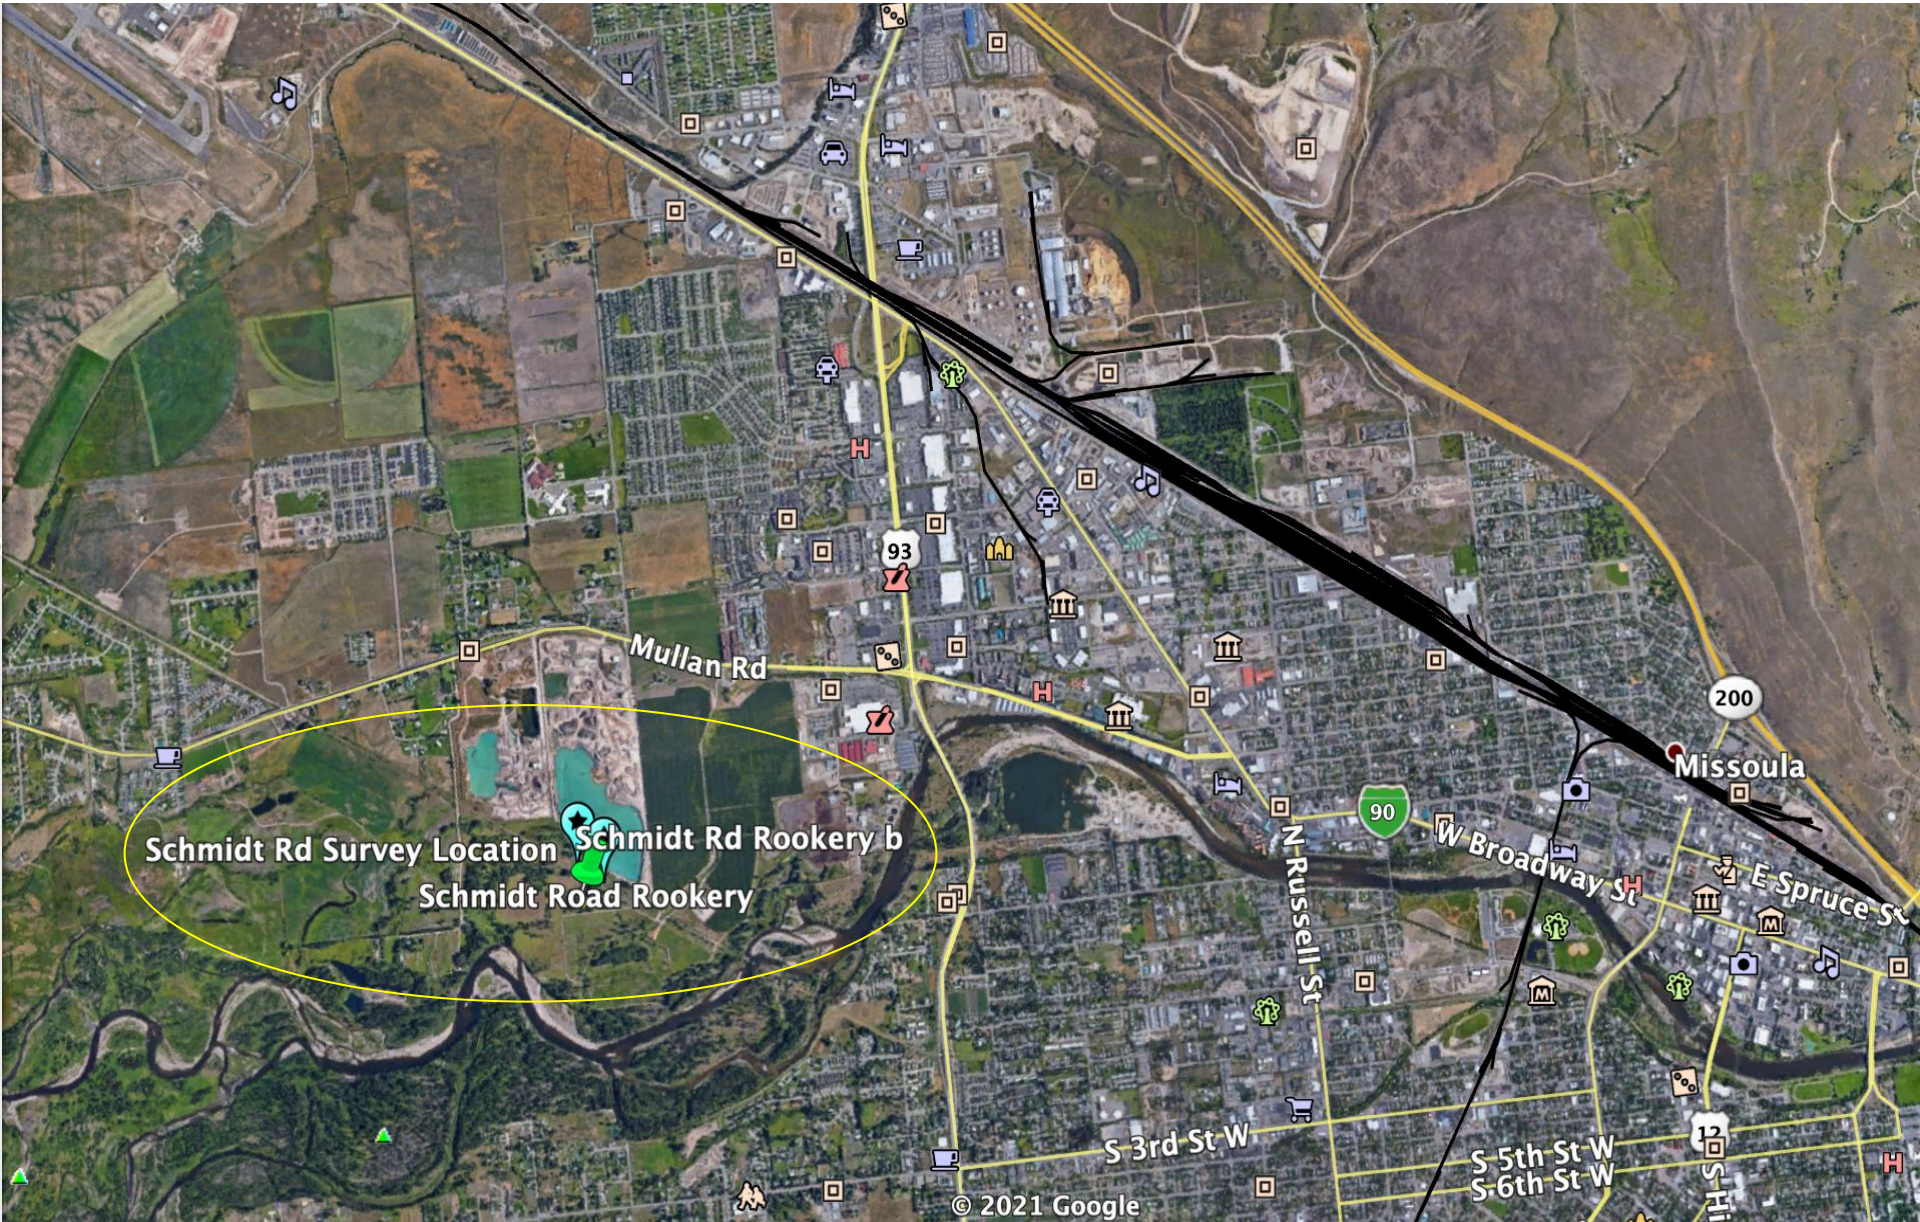

46.878197, -114.059454

Schmidt Rd Survey Location  
Schmidt Rd Rookery b  
Schmidt Road Rookery

46.878197, -114.059454