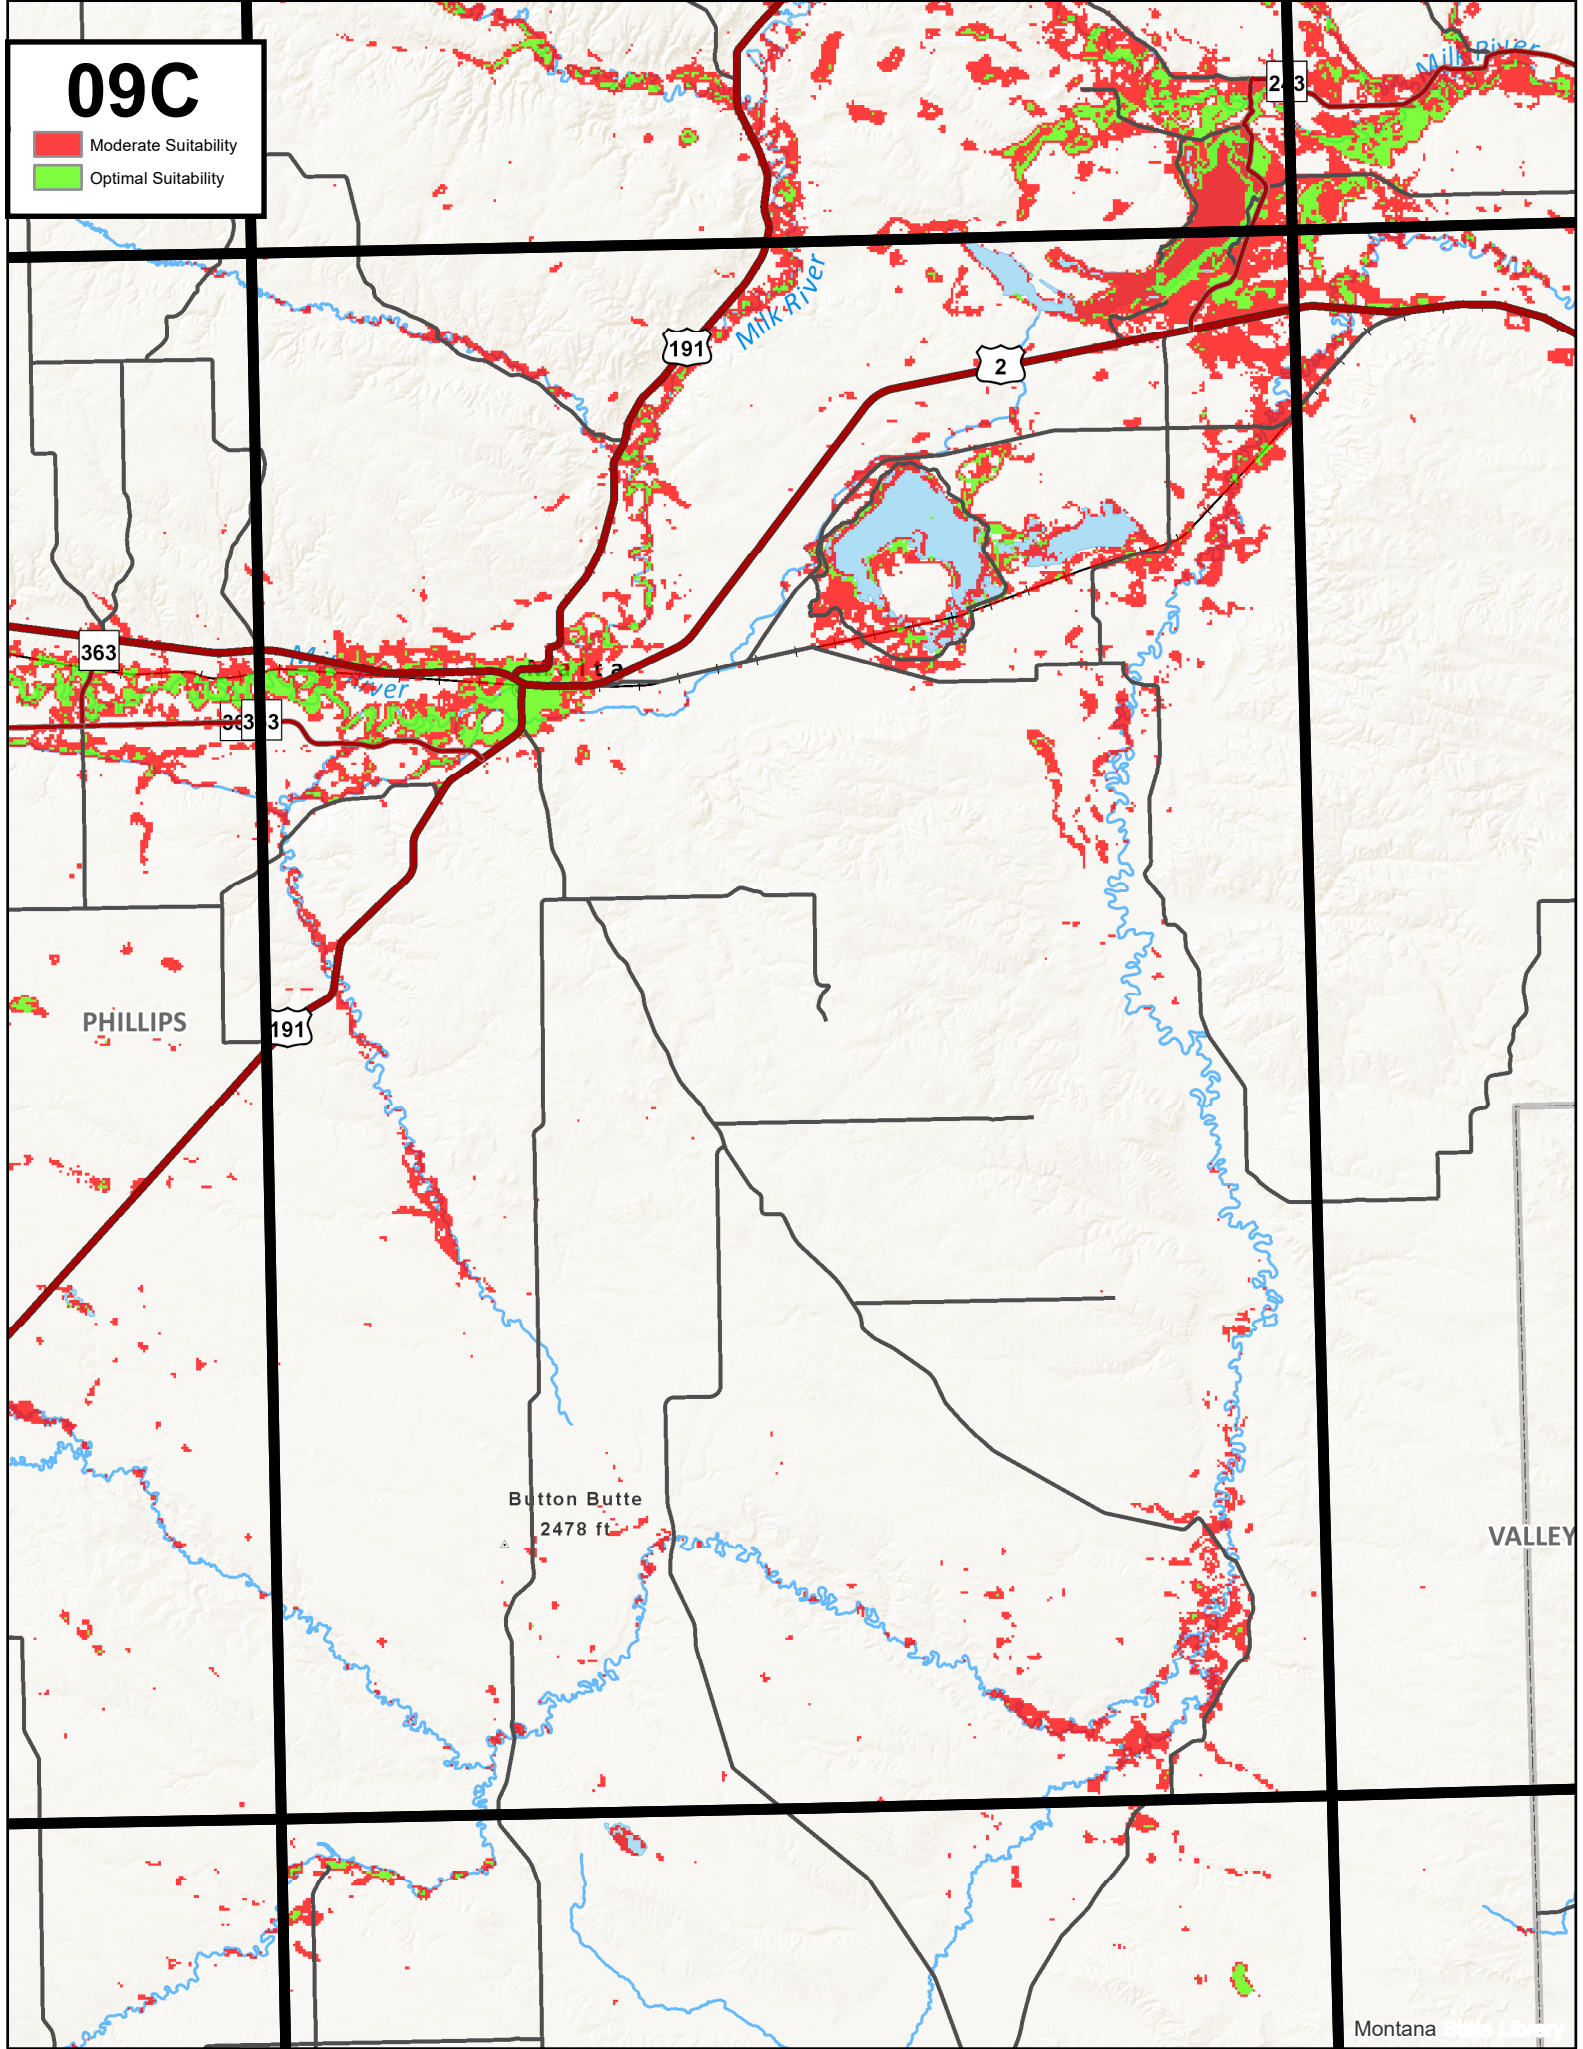

# 09C

- Moderate Suitability
- Optimal Suitability

PHILLIPS

Button Butte  
2478 ft

VALLEY