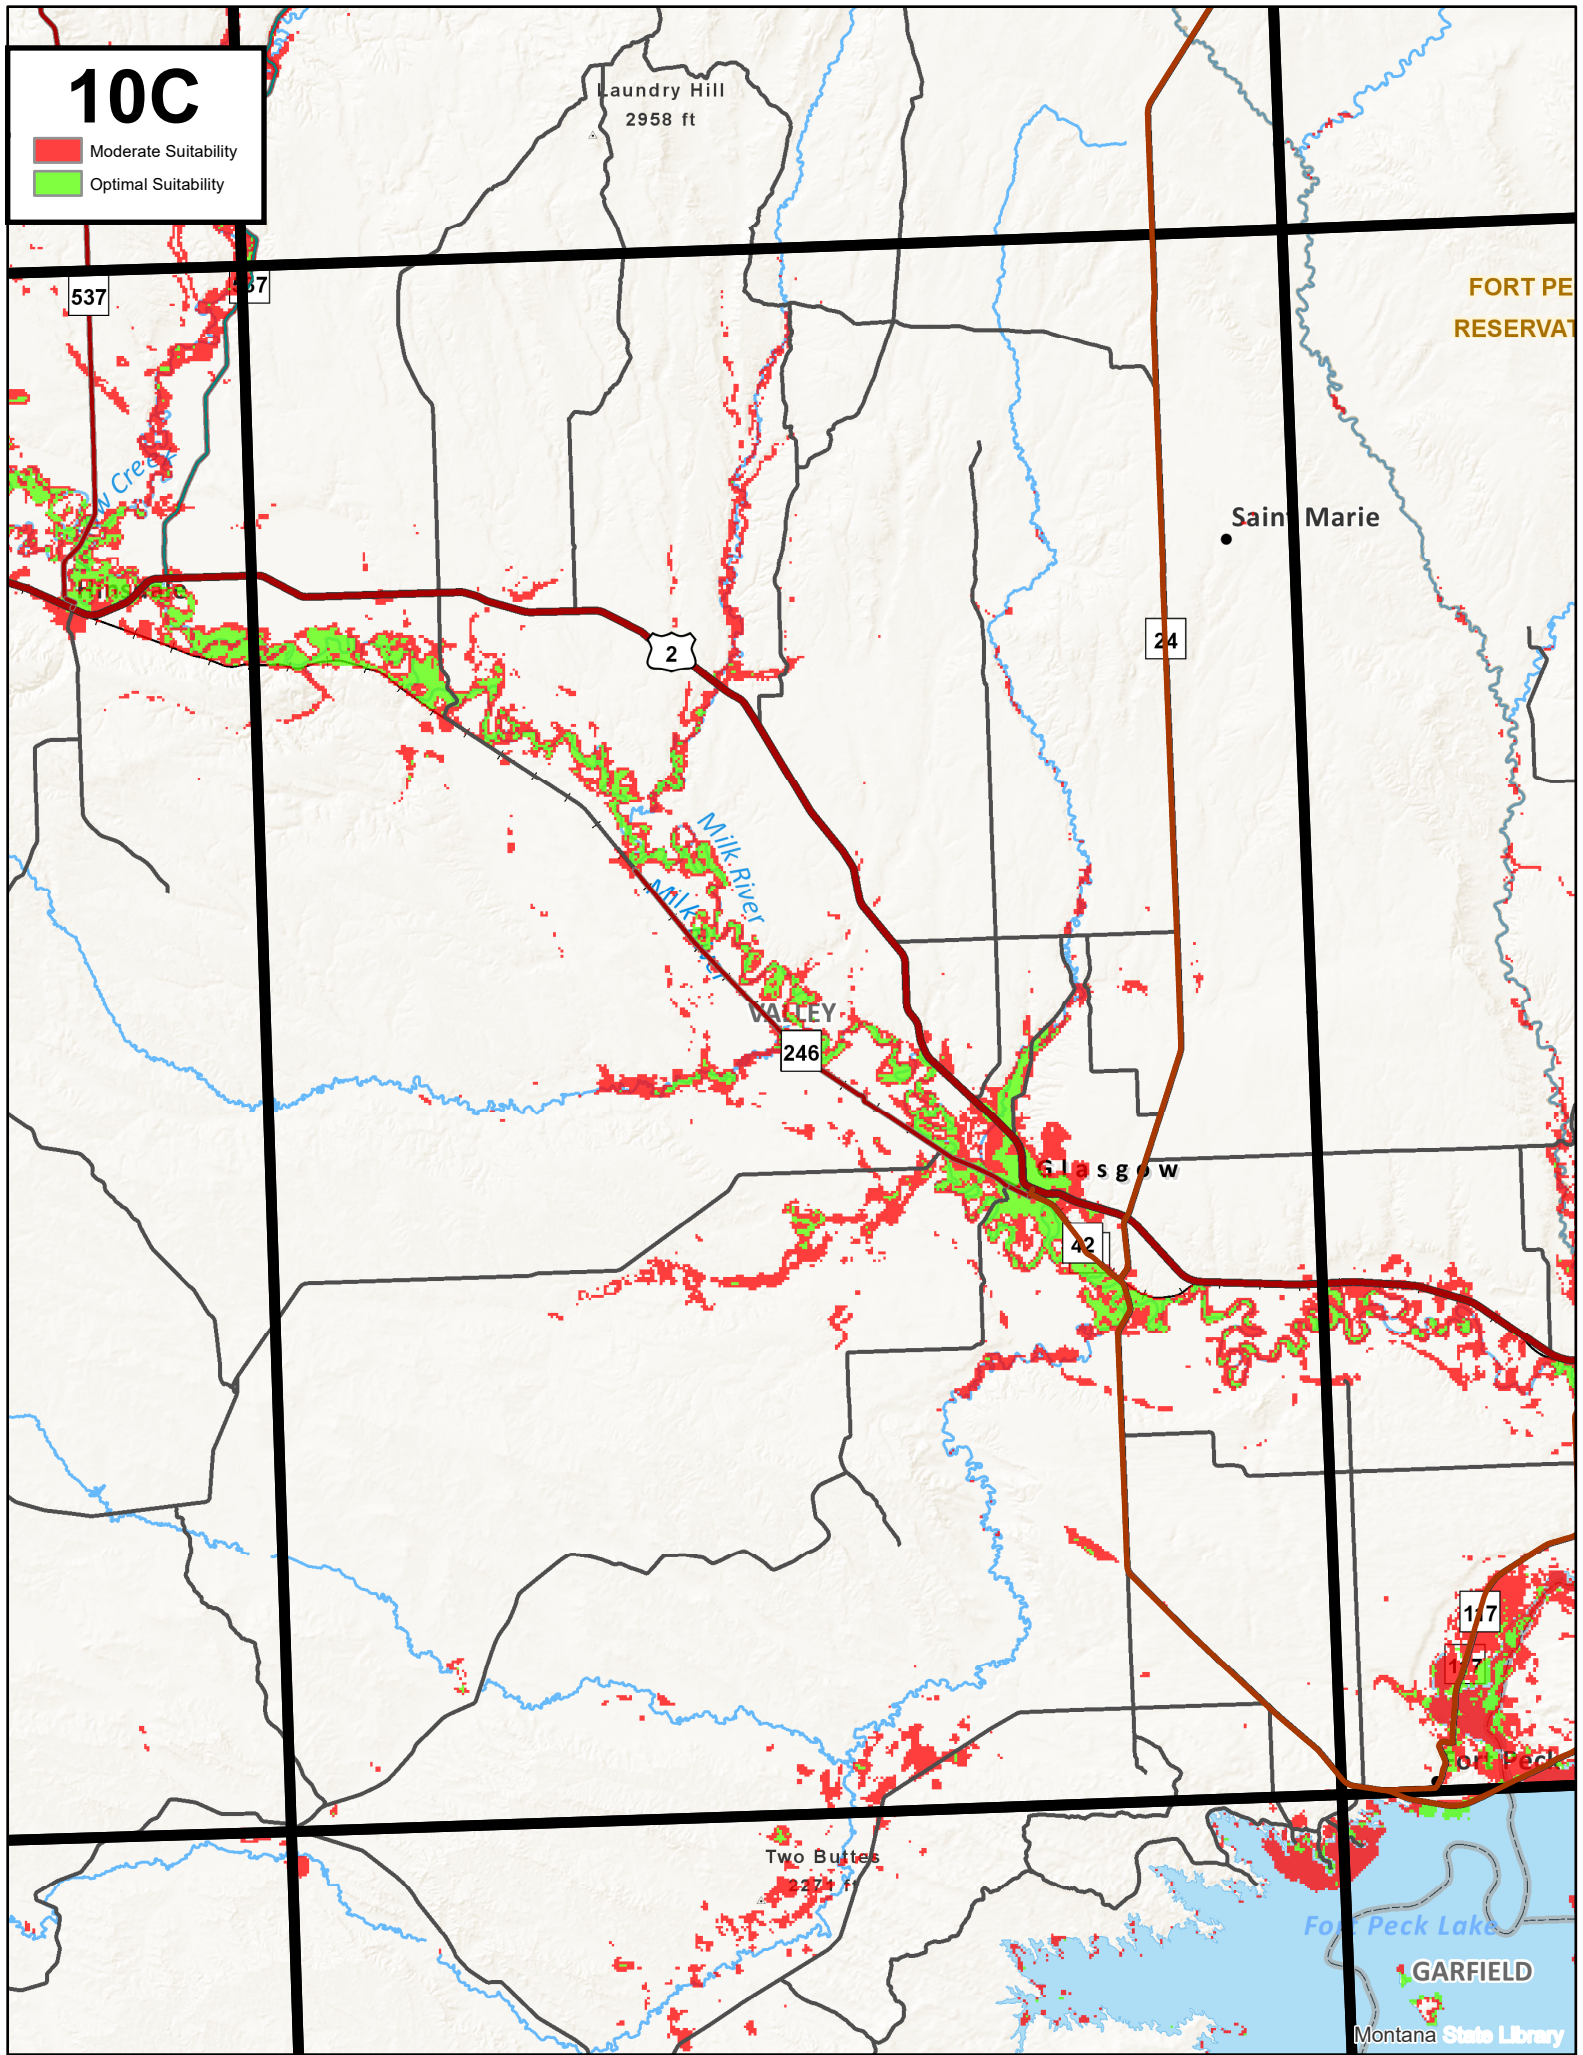

10C

- Moderate Suitability
- Optimal Suitability

Laundry Hill
2958 ft

FORT PE
RESERVAT

Saint Marie

2

24

VALLEY

246

G l a s g o w

42

117

Two Buttes
2274 ft

Fort Peck Lake

GARFIELD