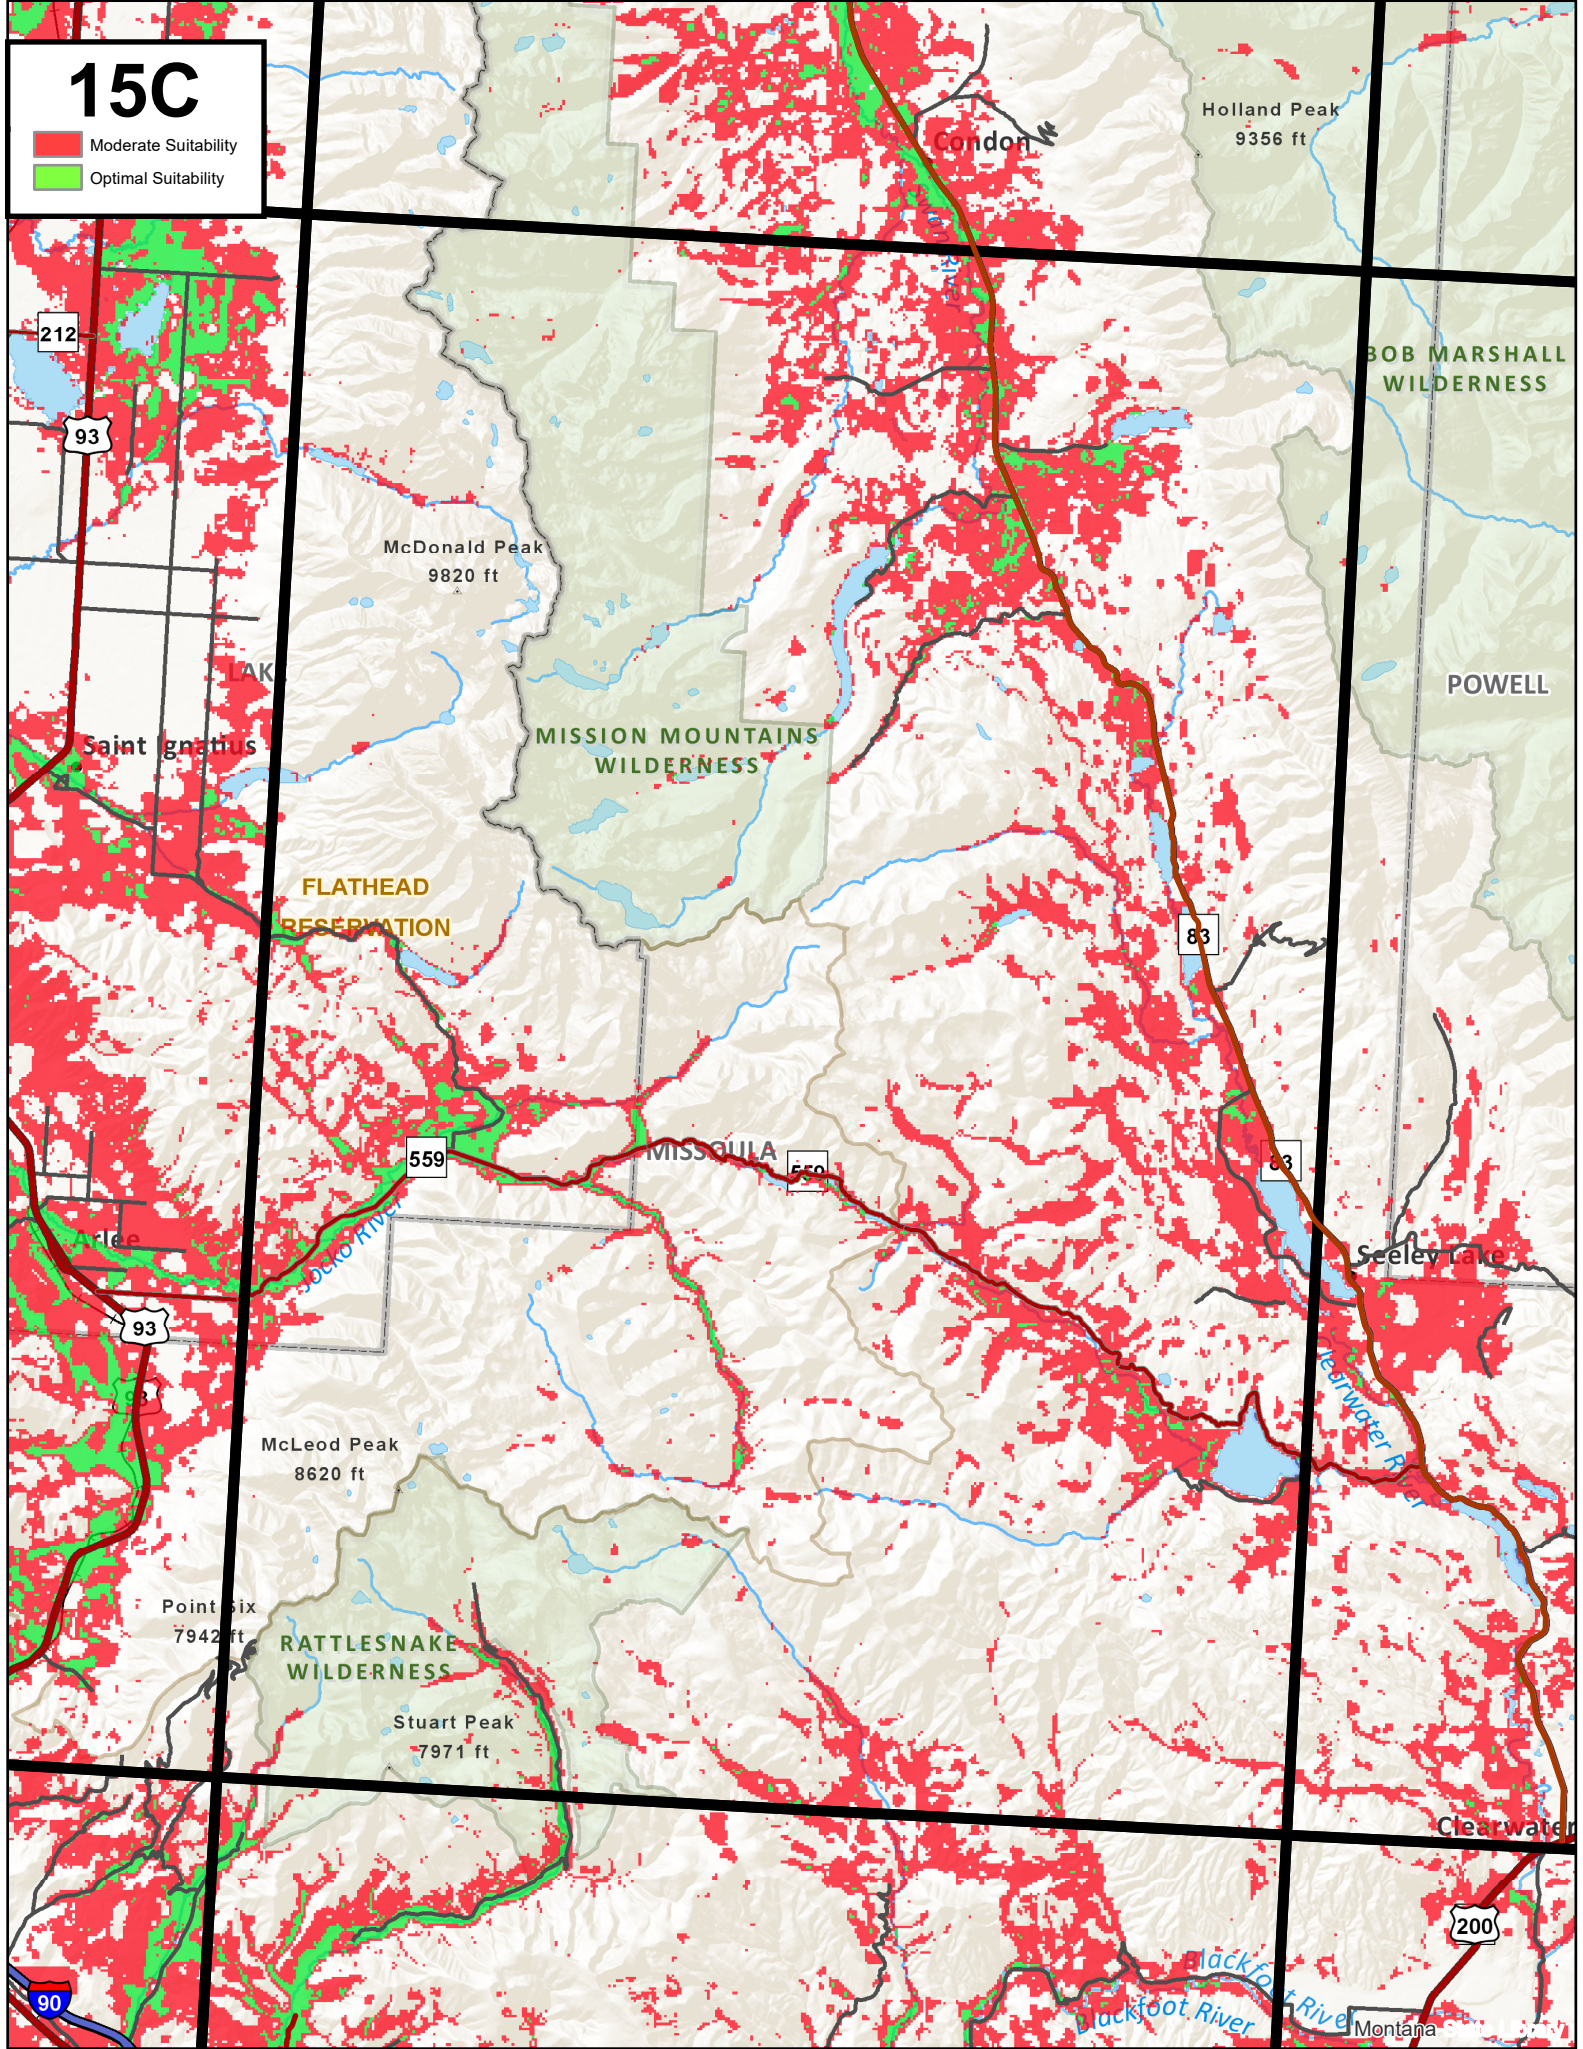

15C

- Moderate Suitability
- Optimal Suitability

Holland Peak
9356 ft

Condon

BOB MARSHALL
WILDERNESS

POWELL

MISSION MOUNTAINS
WILDERNESS

FLATHEAD
RESERVATION

McDonald Peak
9820 ft

MISSOULA

Seeley Lake

McLeod Peak
8620 ft

RATTLESNAKE
WILDERNESS

Point Six
7942 ft

Stuart Peak
7971 ft

Clearwater

200

Blackfoot River

Montana