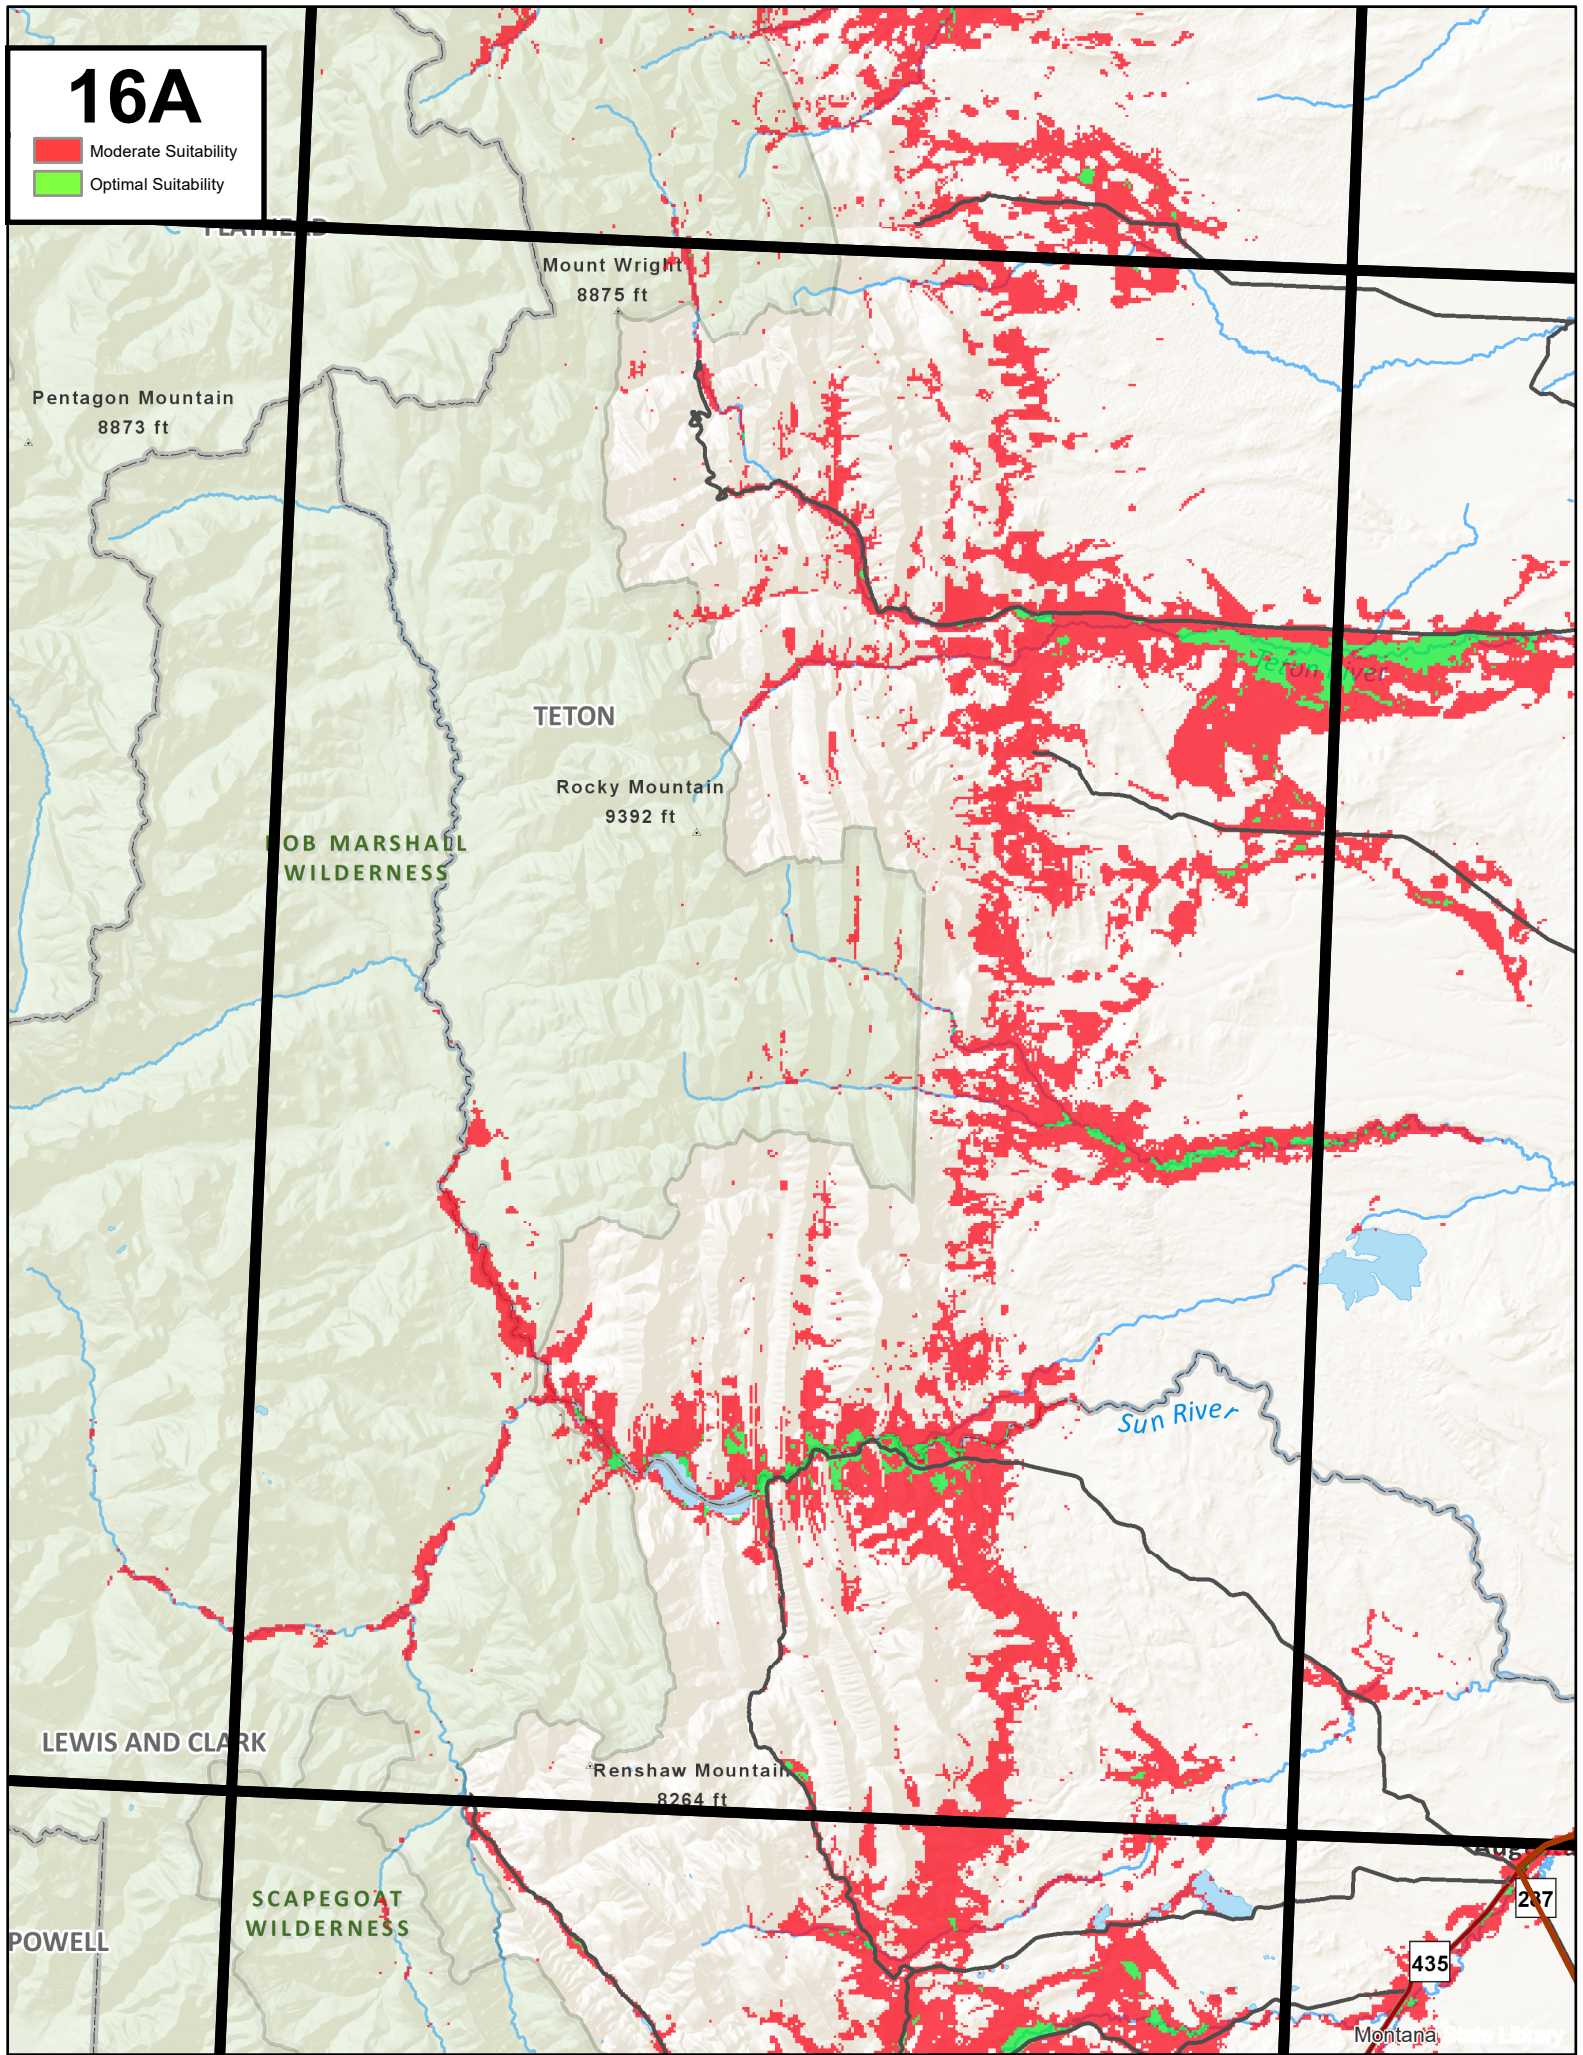

# 16A

- Moderate Suitability
- Optimal Suitability

Pentagon Mountain  
8873 ft

Mount Wright  
8875 ft

TETON

Rocky Mountain  
9392 ft

OB MARSHALL  
WILDERNESS

Sun River

LEWIS AND CLARK

Renshaw Mountain  
8264 ft

POWELL

SCAPEGOAT  
WILDERNESS

435

287

Montana