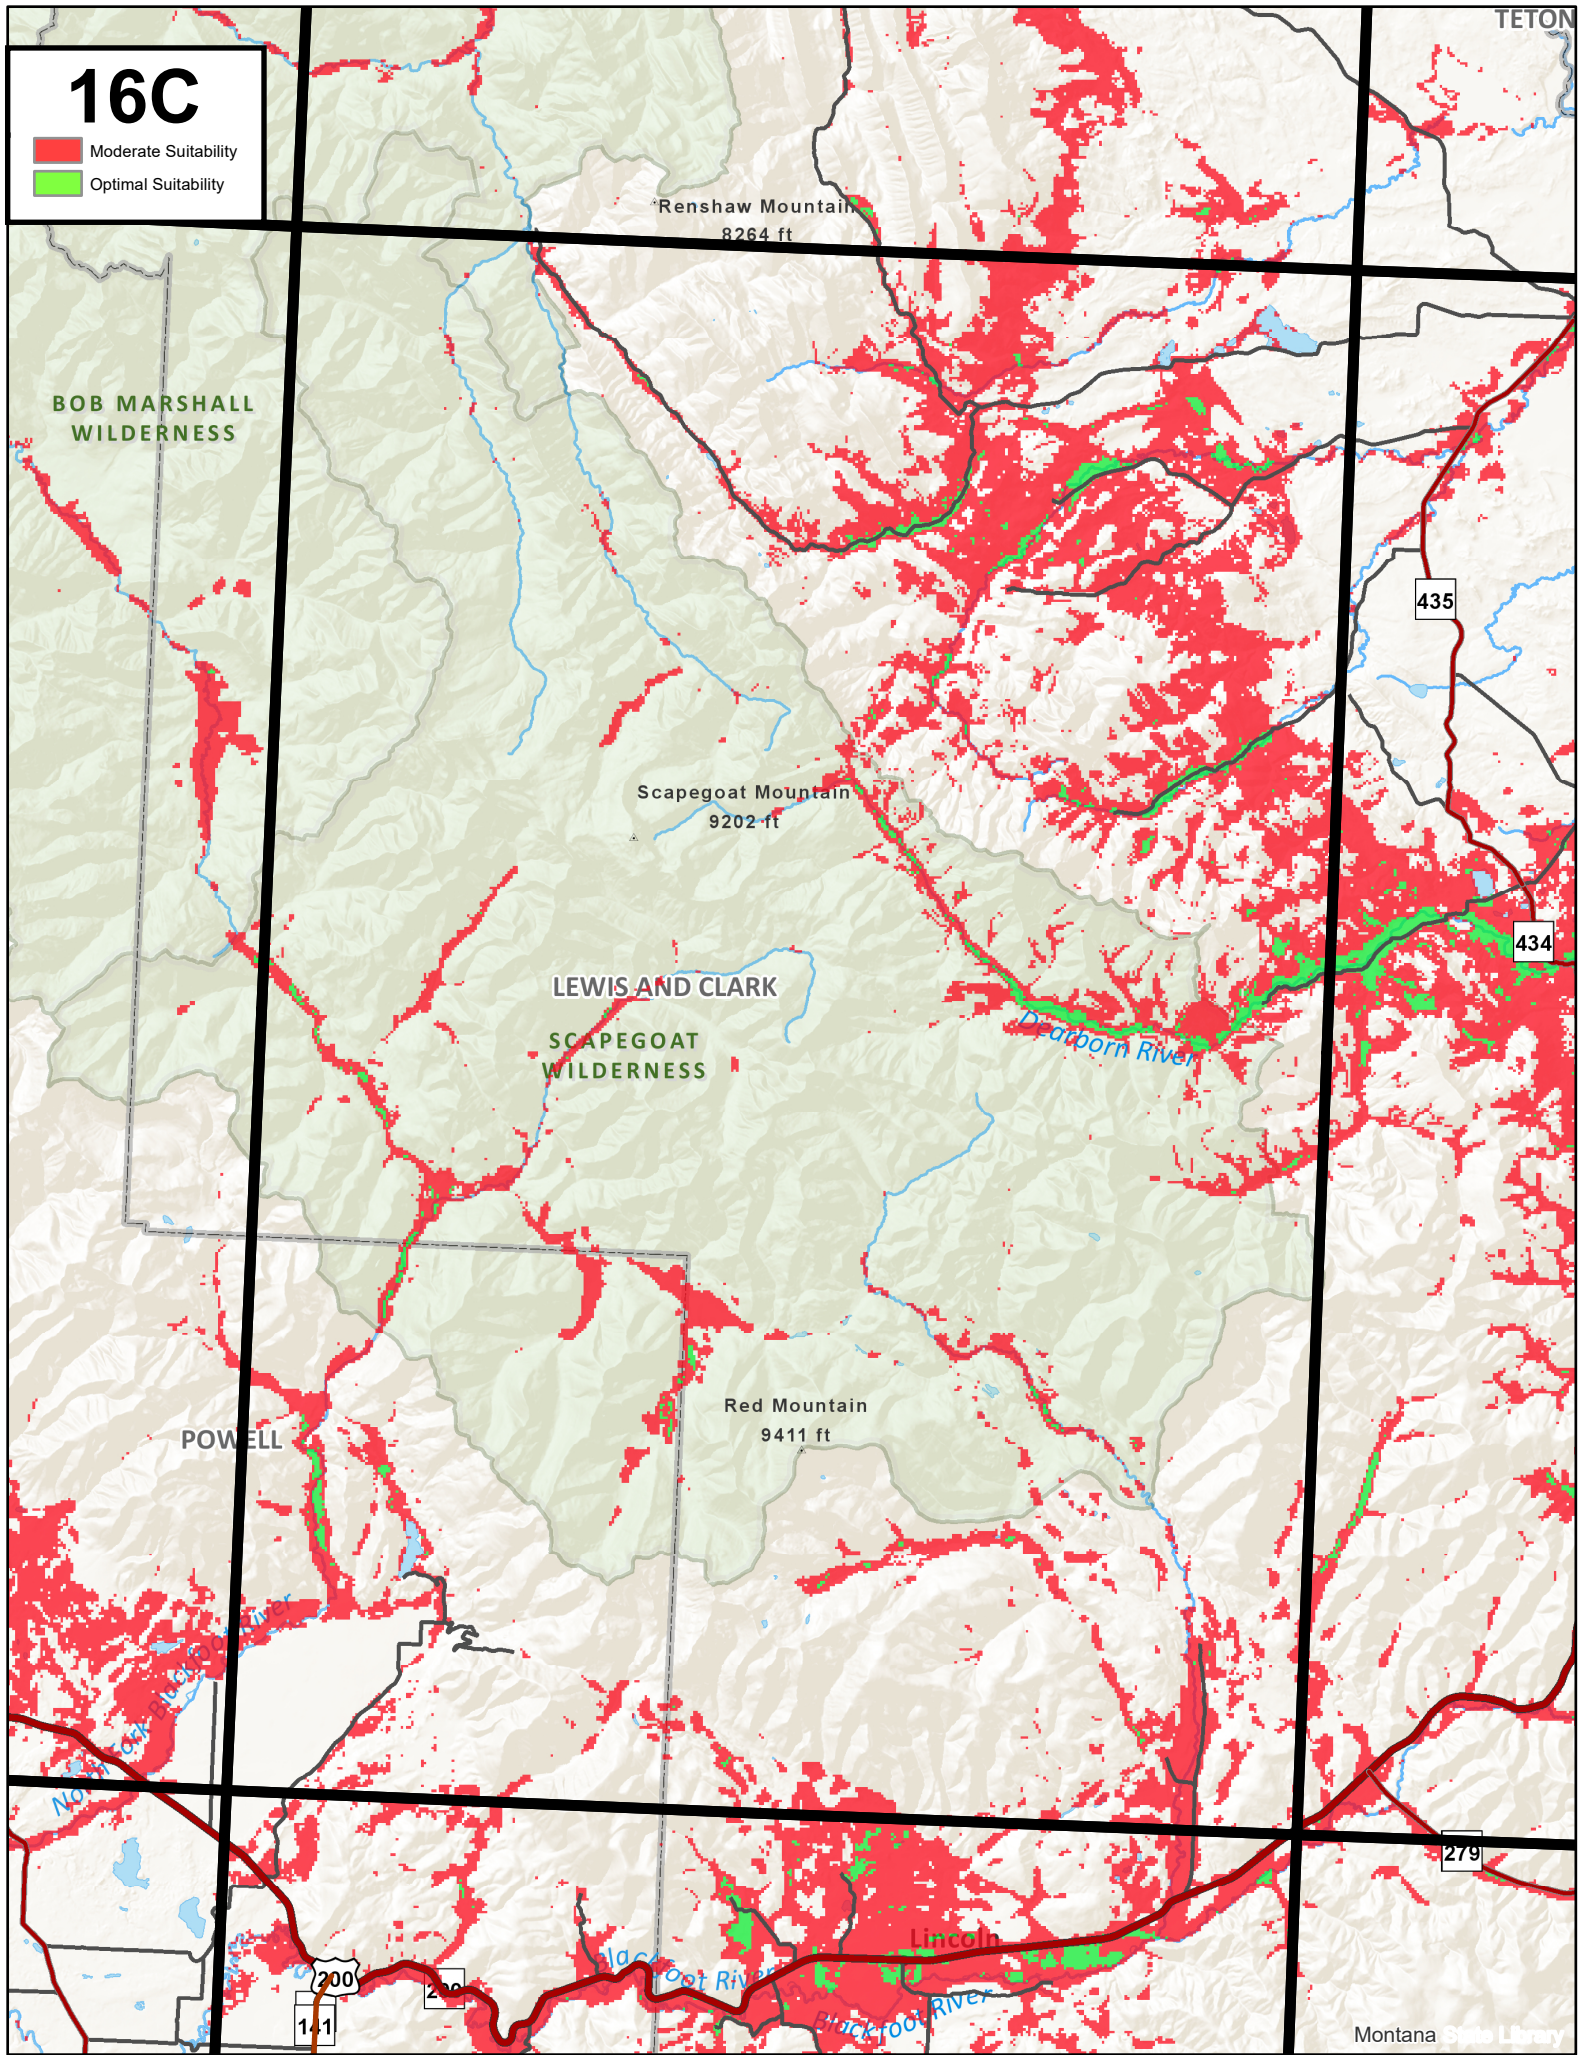

# 16C

- Moderate Suitability
- Optimal Suitability

Renshaw Mountain  
8264 ft

Scapegoat Mountain  
9202 ft

Red Mountain  
9411 ft

BOB MARSHALL  
WILDERNESS

LEWIS AND CLARK  
SCAPEGOAT  
WILDERNESS

POWELL

Lincoln

TETON

435

434

279

200

141

206