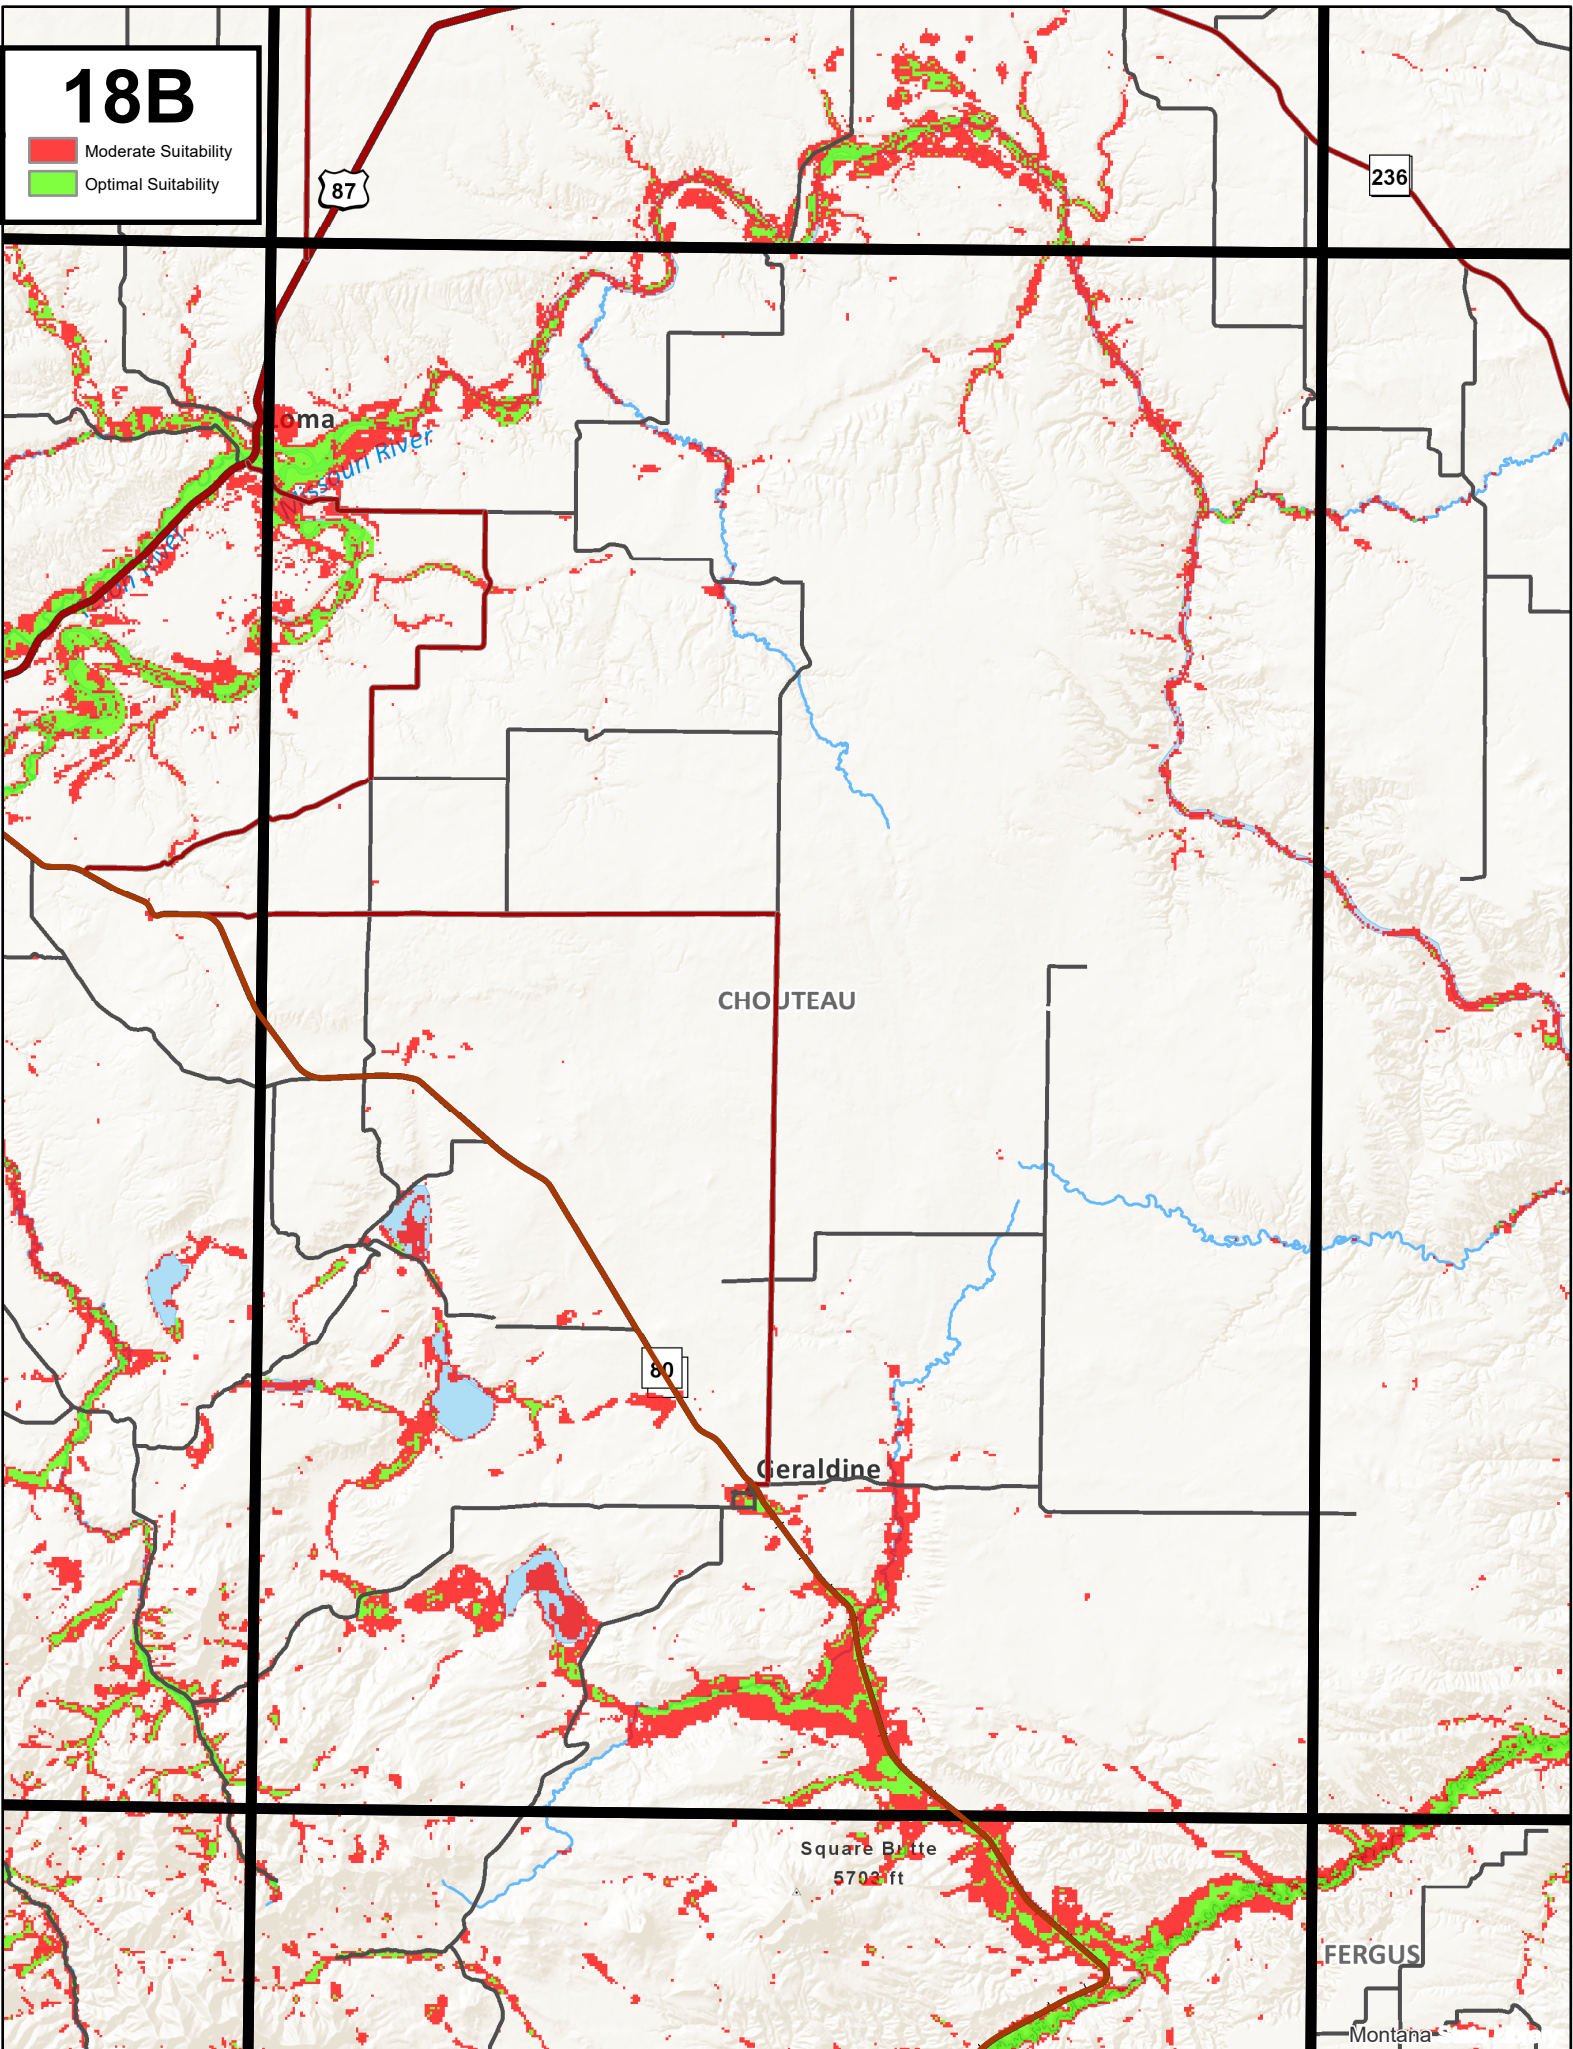

18B

- Moderate Suitability
- Optimal Suitability

87

236

Missouri River

CHOUTEAU

80

Geraldine

Square Butte
5703 ft

FERGUS

Montana