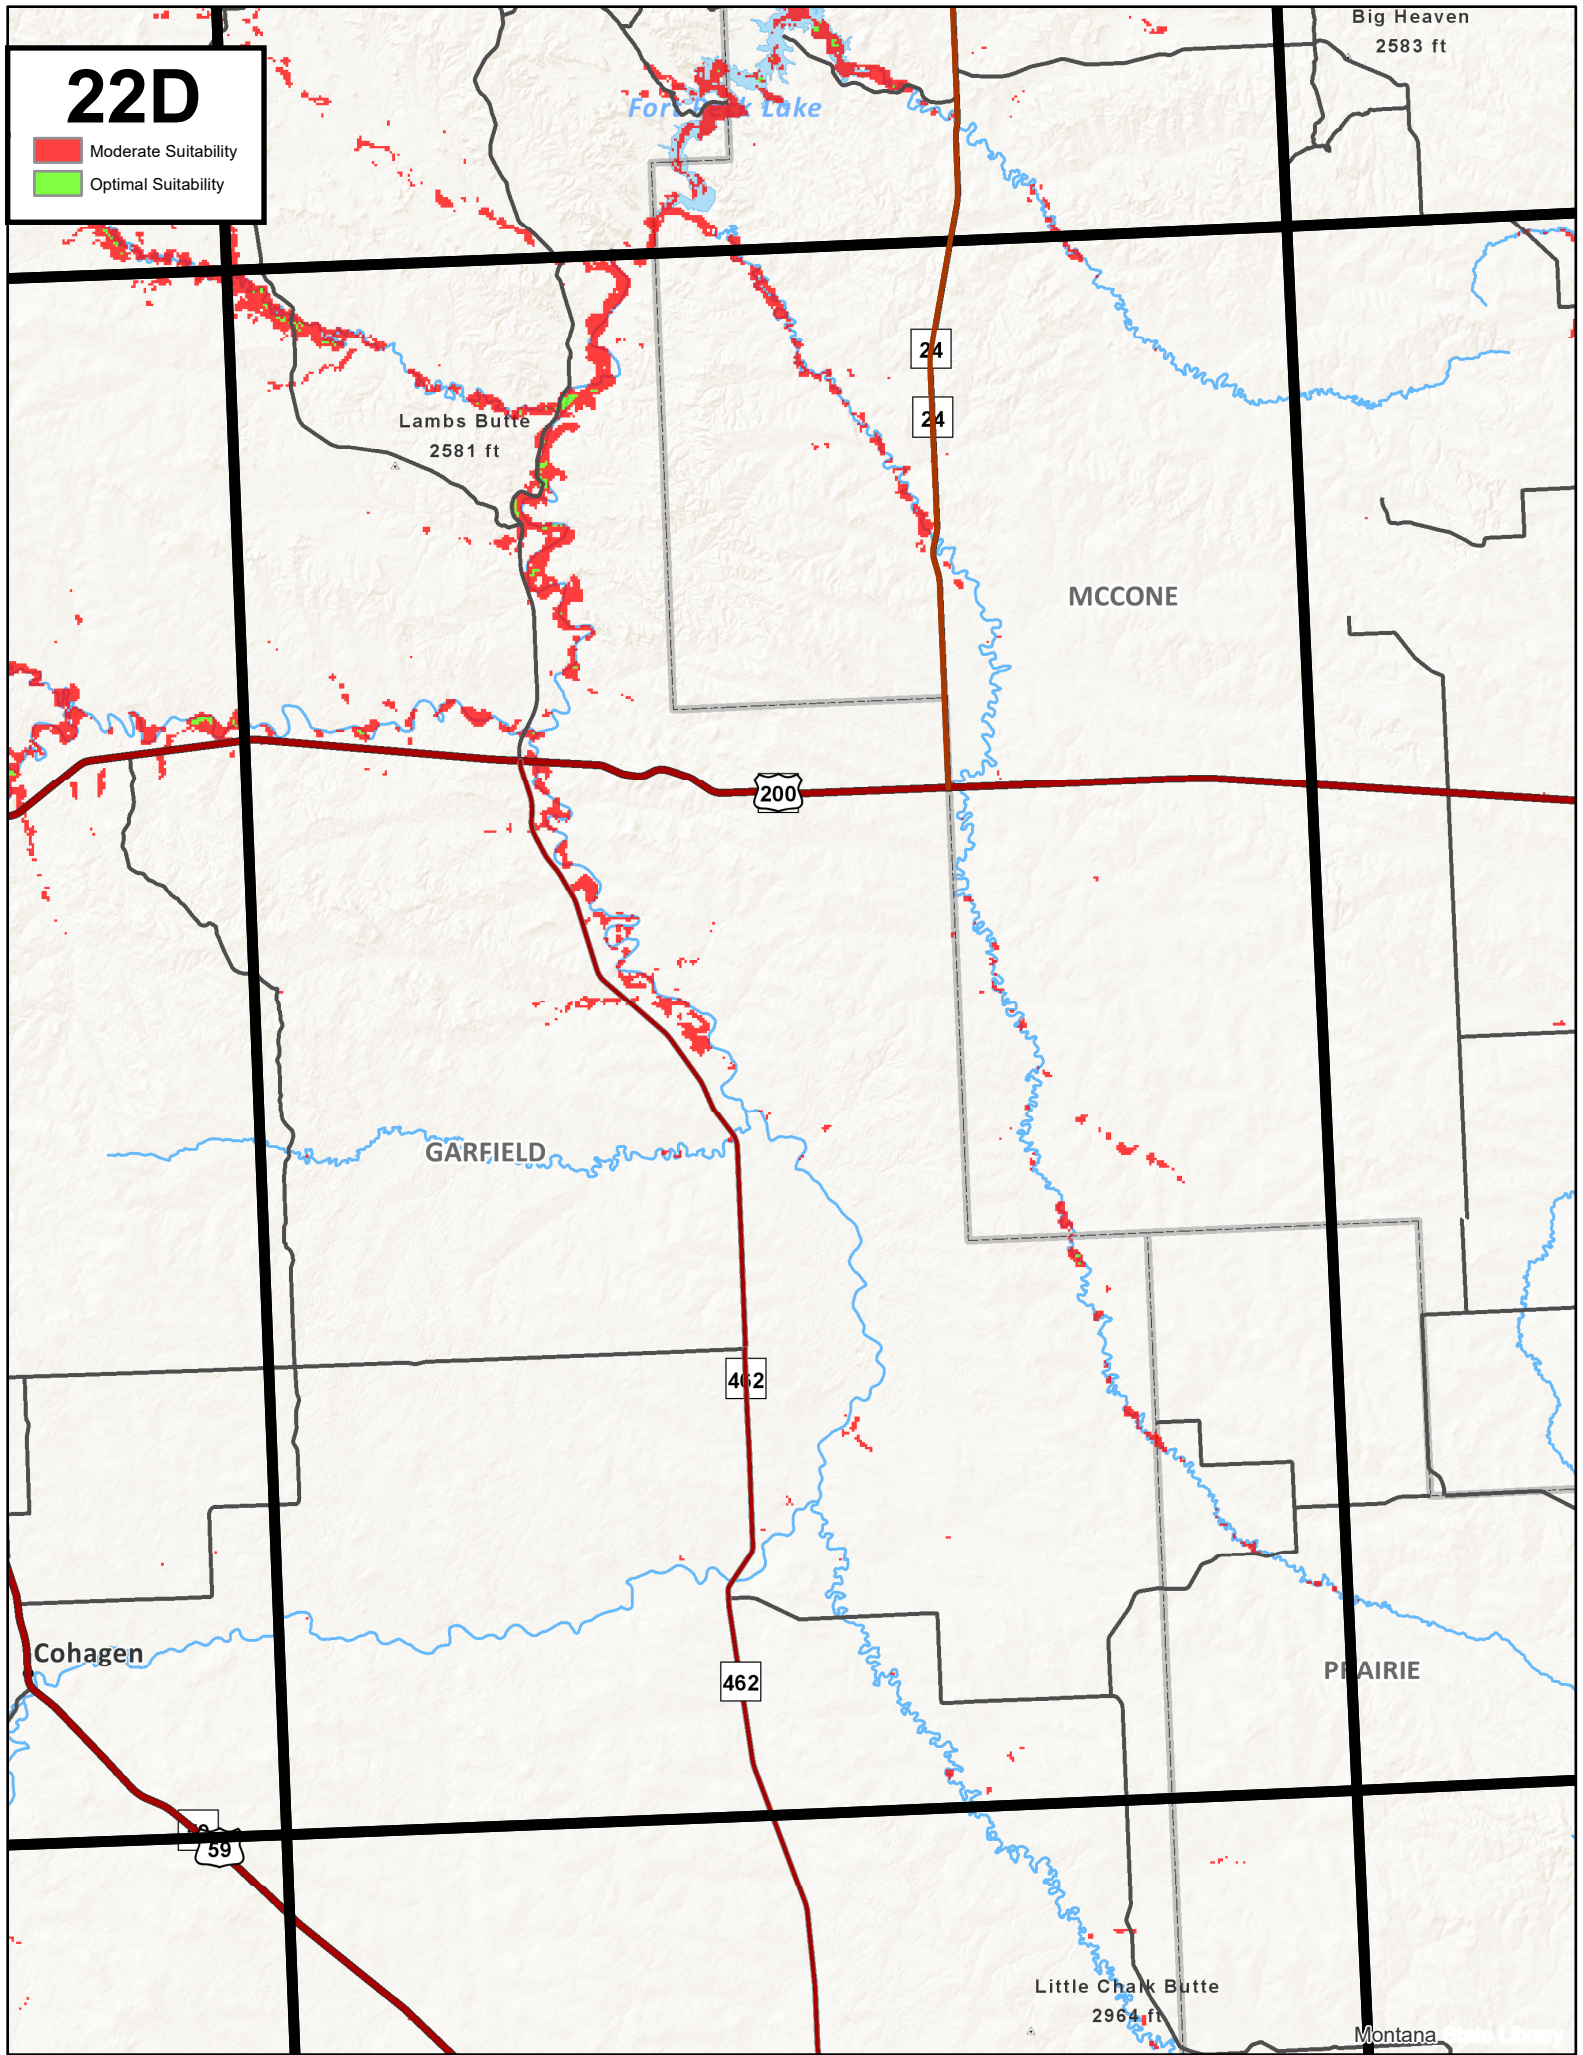

22D

- Moderate Suitability
- Optimal Suitability

Big Heaven
2583 ft

Fort Lake

Lambs Butte
2581 ft

24

24

MCCONE

200

GARFIELD

462

Cohagen

462

PRAIRIE

59

Little Chalk Butte
2964 ft

Montana