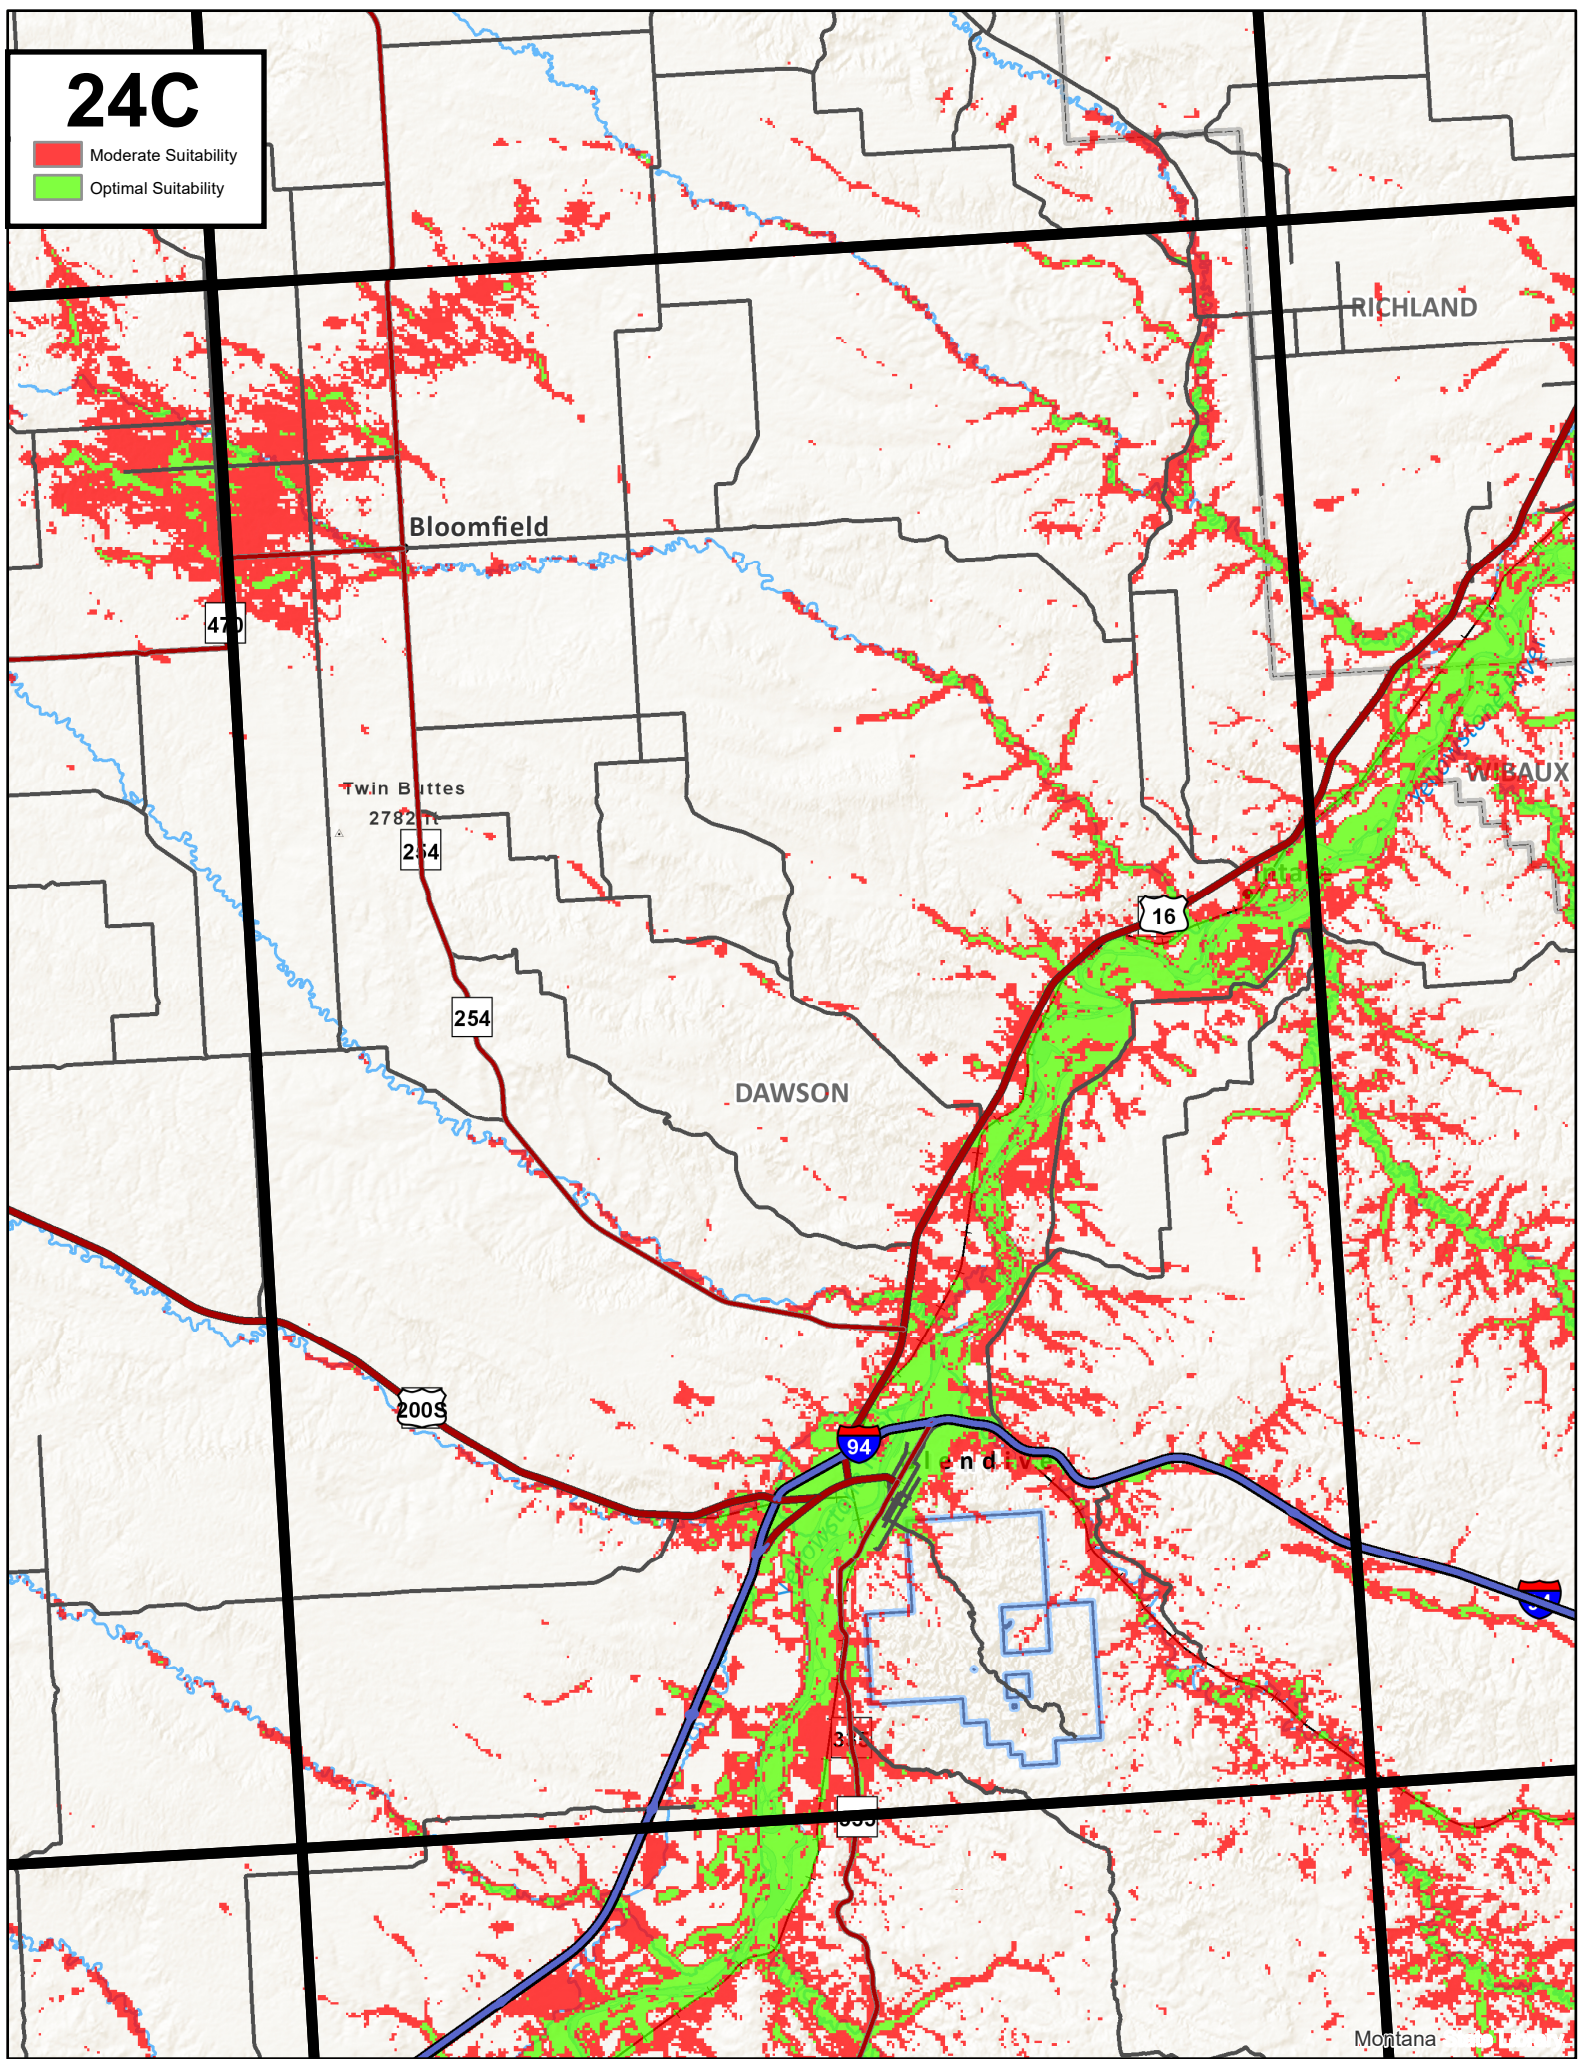

24C

- Moderate Suitability
- Optimal Suitability

RICHLAND

Bloomfield

470

Twin Buttes

2782 ft

254

254

16

DAWSON

WIBAUX

2005

94

end.

2005

Montana