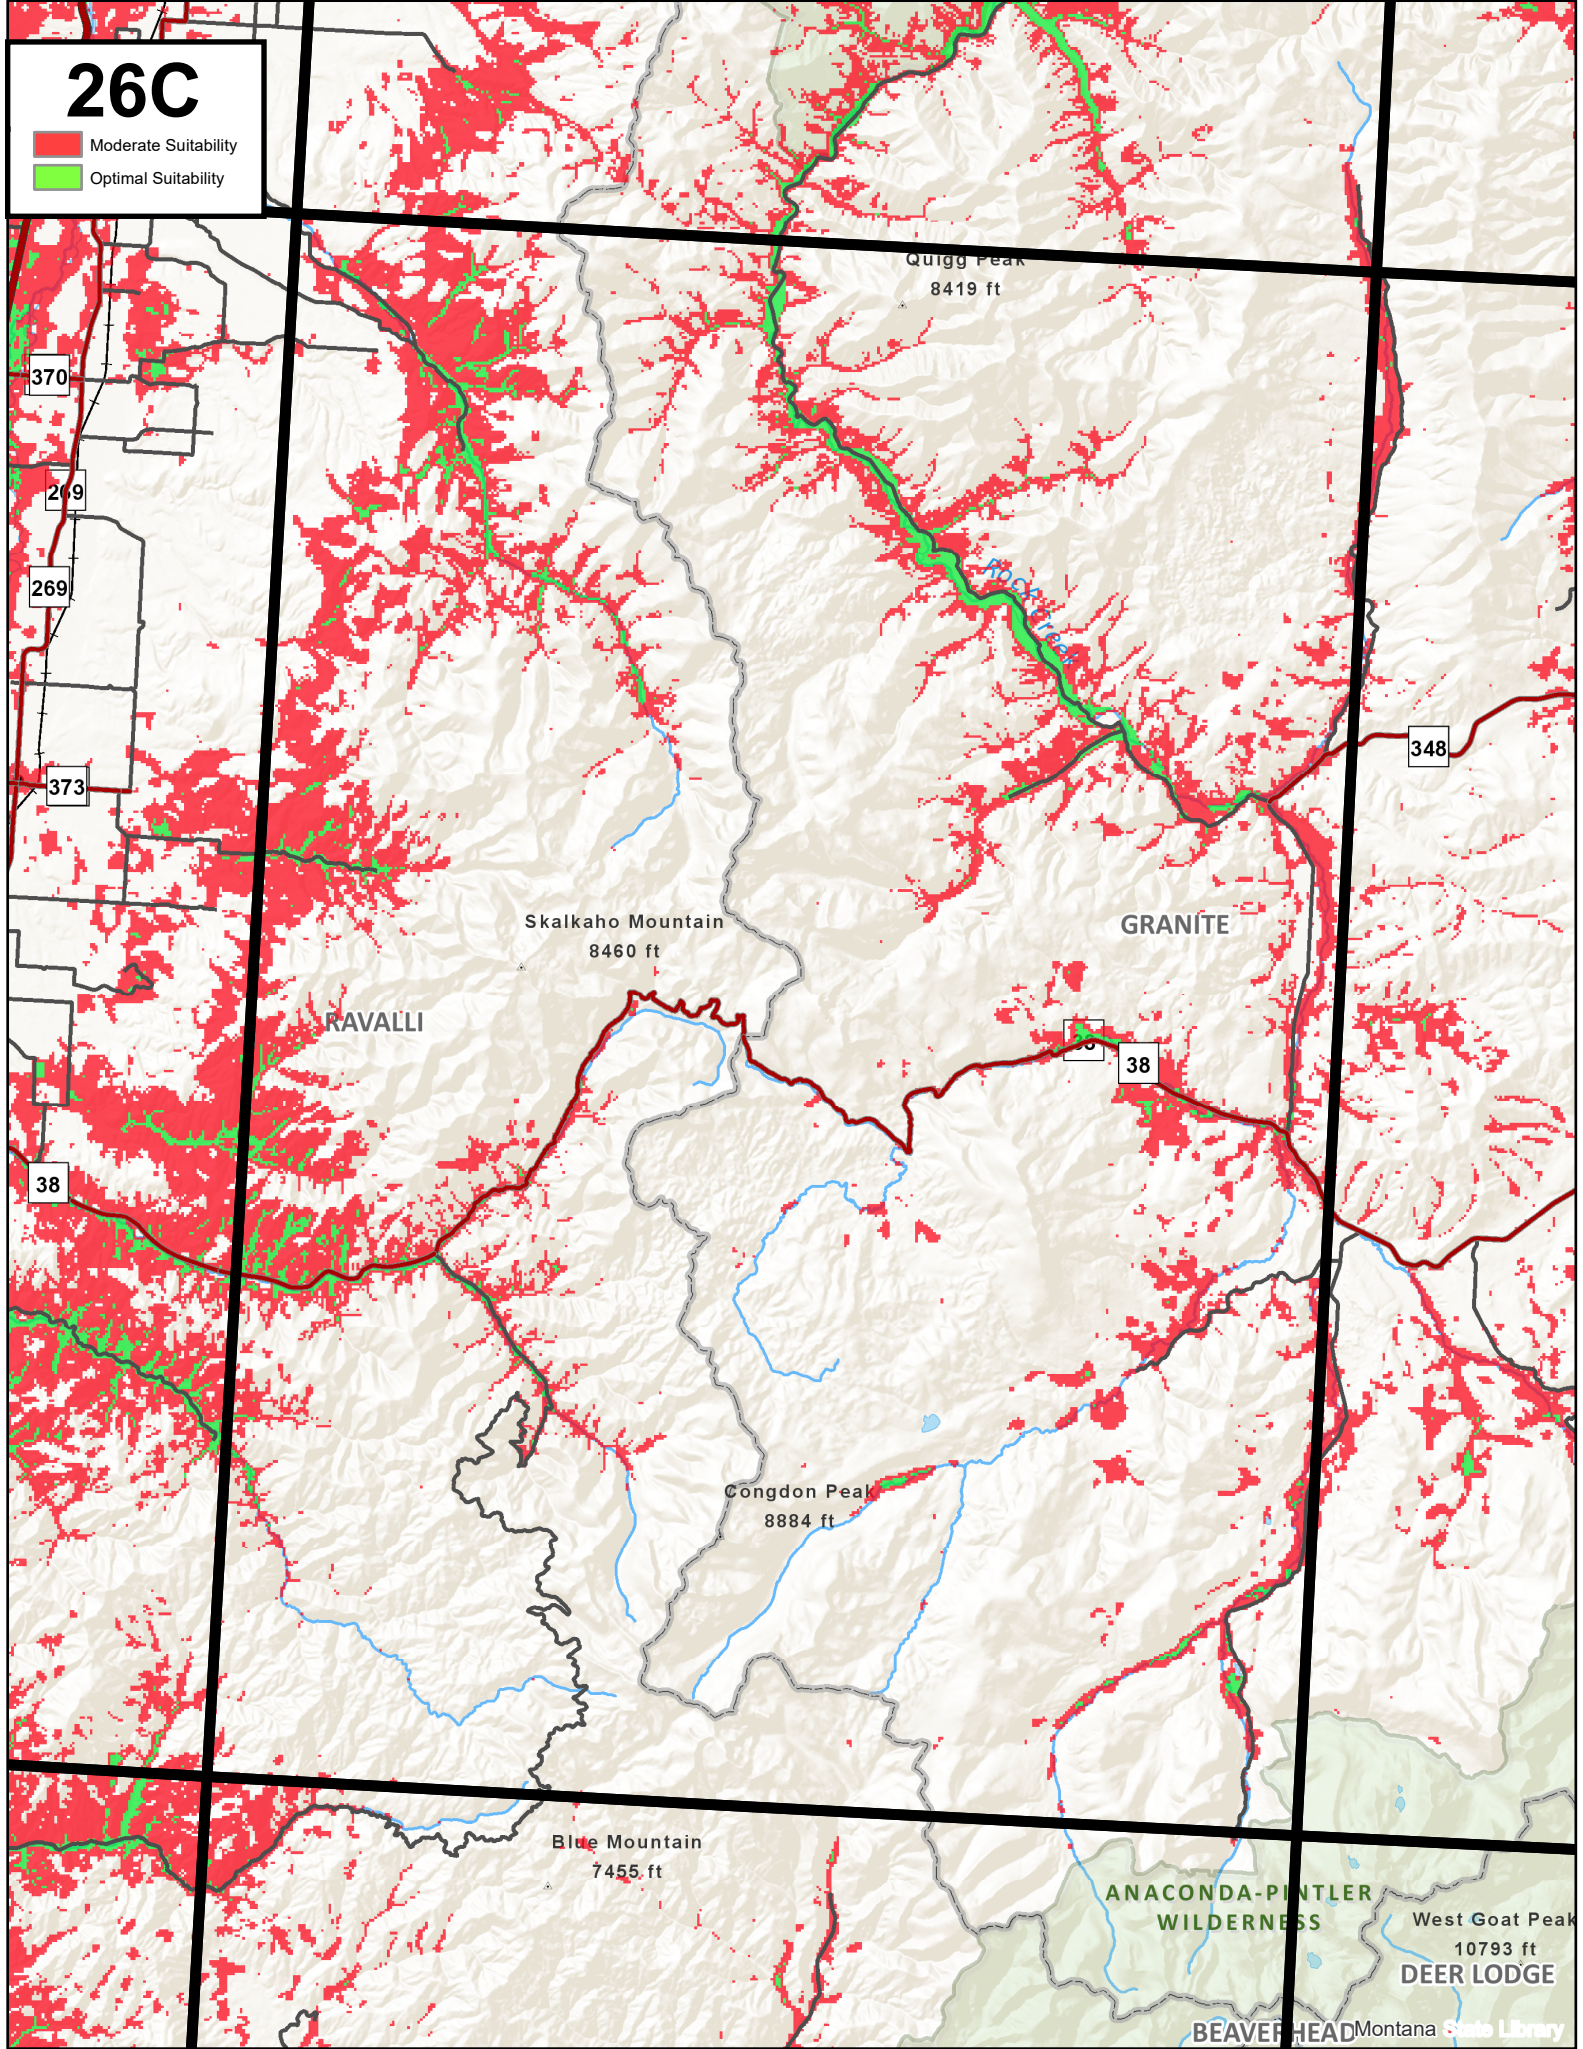

26C

- Moderate Suitability
- Optimal Suitability

Quigg Peak
8419 ft

Skalkaho Mountain
8460 ft

GRANITE

RAVALLI

Congdon Peak
8884 ft

Blue Mountain
7455 ft

ANACONDA-PINTLER
WILDERNESS

West Goat Peak
10793 ft
DEER LODGE