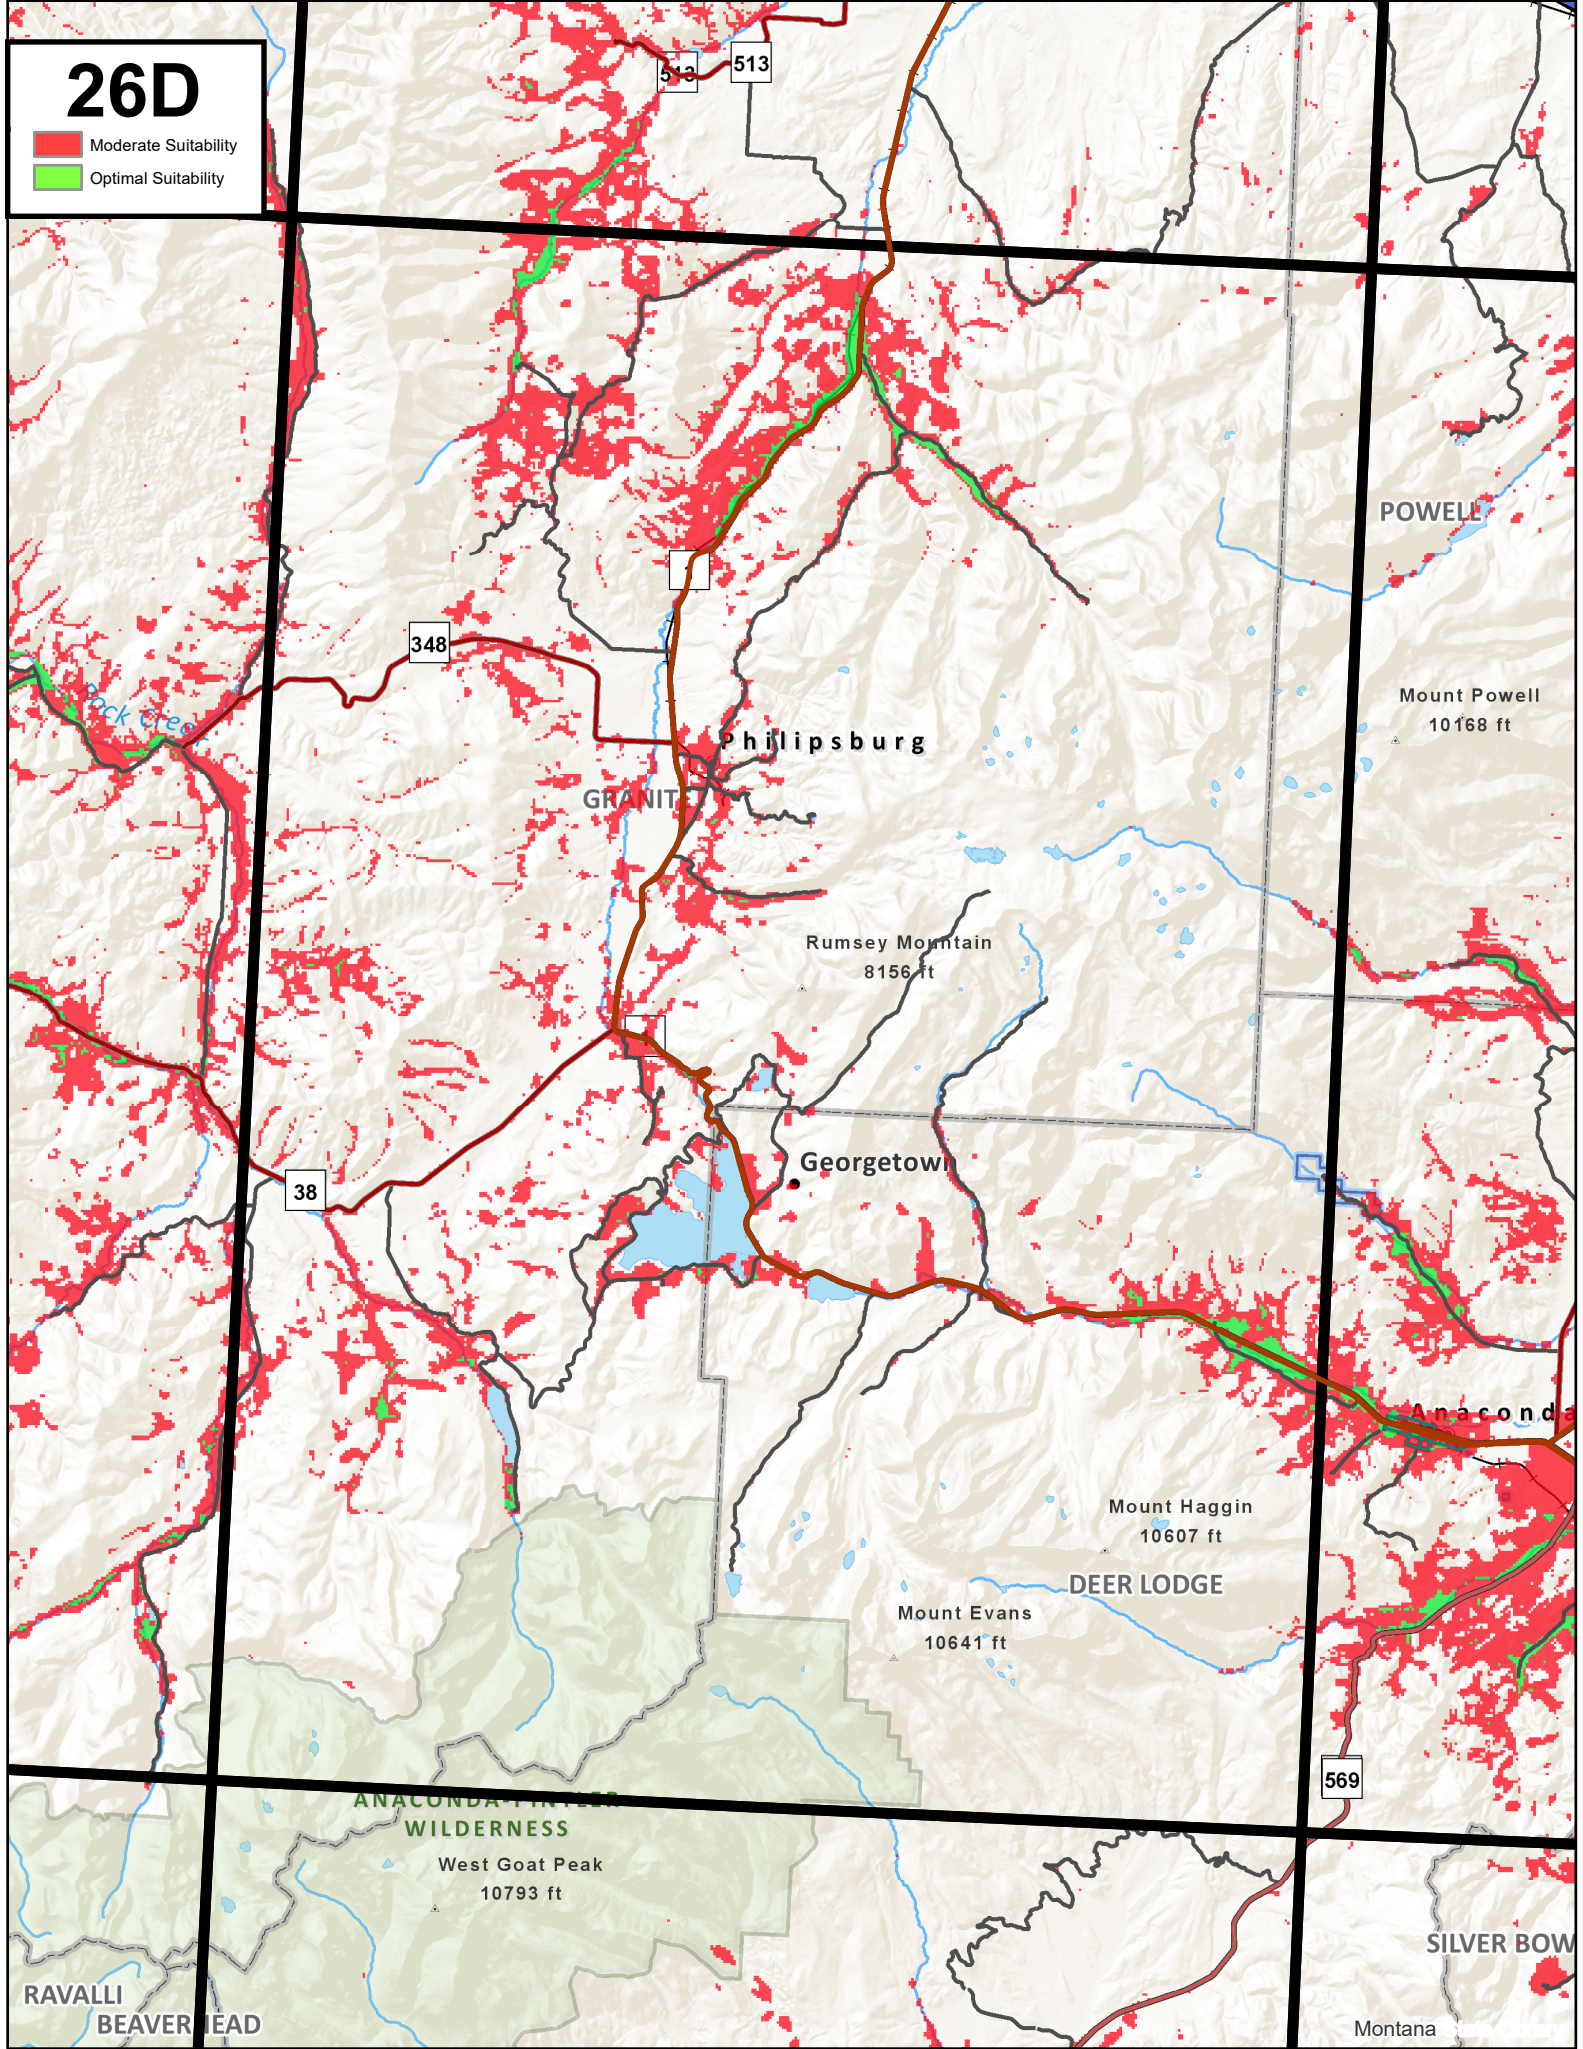

26D

- Moderate Suitability
- Optimal Suitability

POWELL

Mount Powell
10168 ft

Philipsburg

GRANITE

Rumsey Mountain
8156 ft

Georgetown

Mount Haggin
10607 ft

DEER LODGE

Mount Evans
10641 ft

ANACONDA PINNACLES
WILDERNESS

West Goat Peak
10793 ft

Anaconda

SILVER BOW

RAVALLI
BEAVER HEAD

Montana