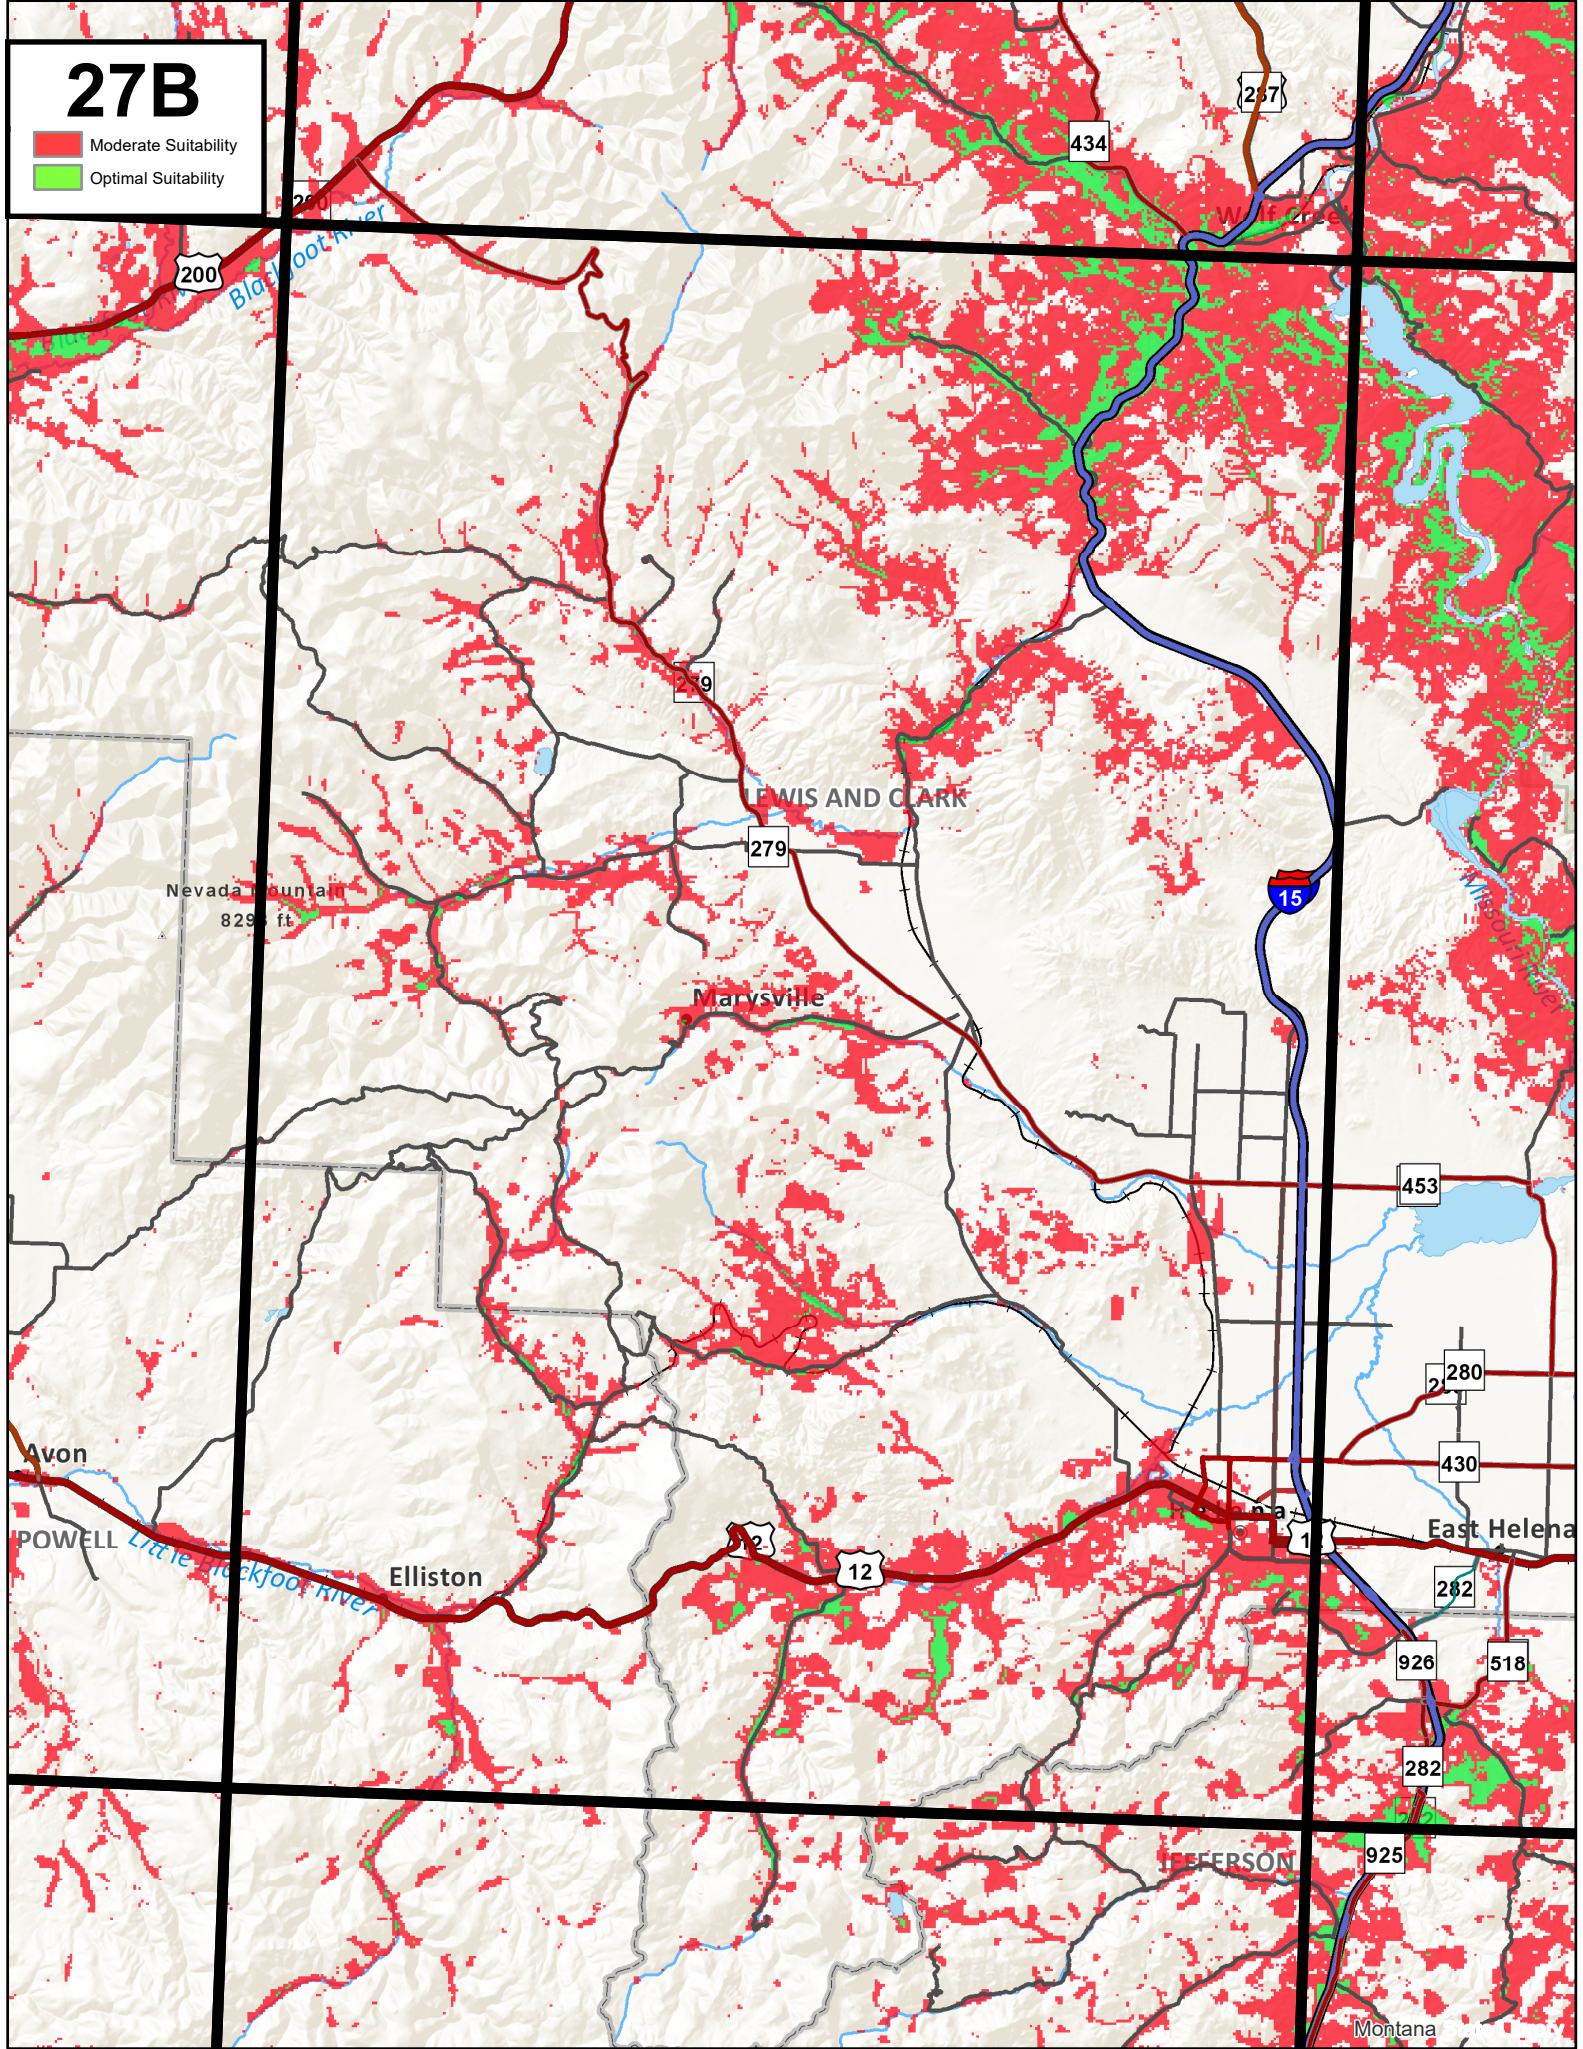

# 27B

- Moderate Suitability
- Optimal Suitability

Nevada Mountain  
8295 ft

LEWIS AND CLARK

Marysville

Elliston

East Helena

JEFFERSON

Montana