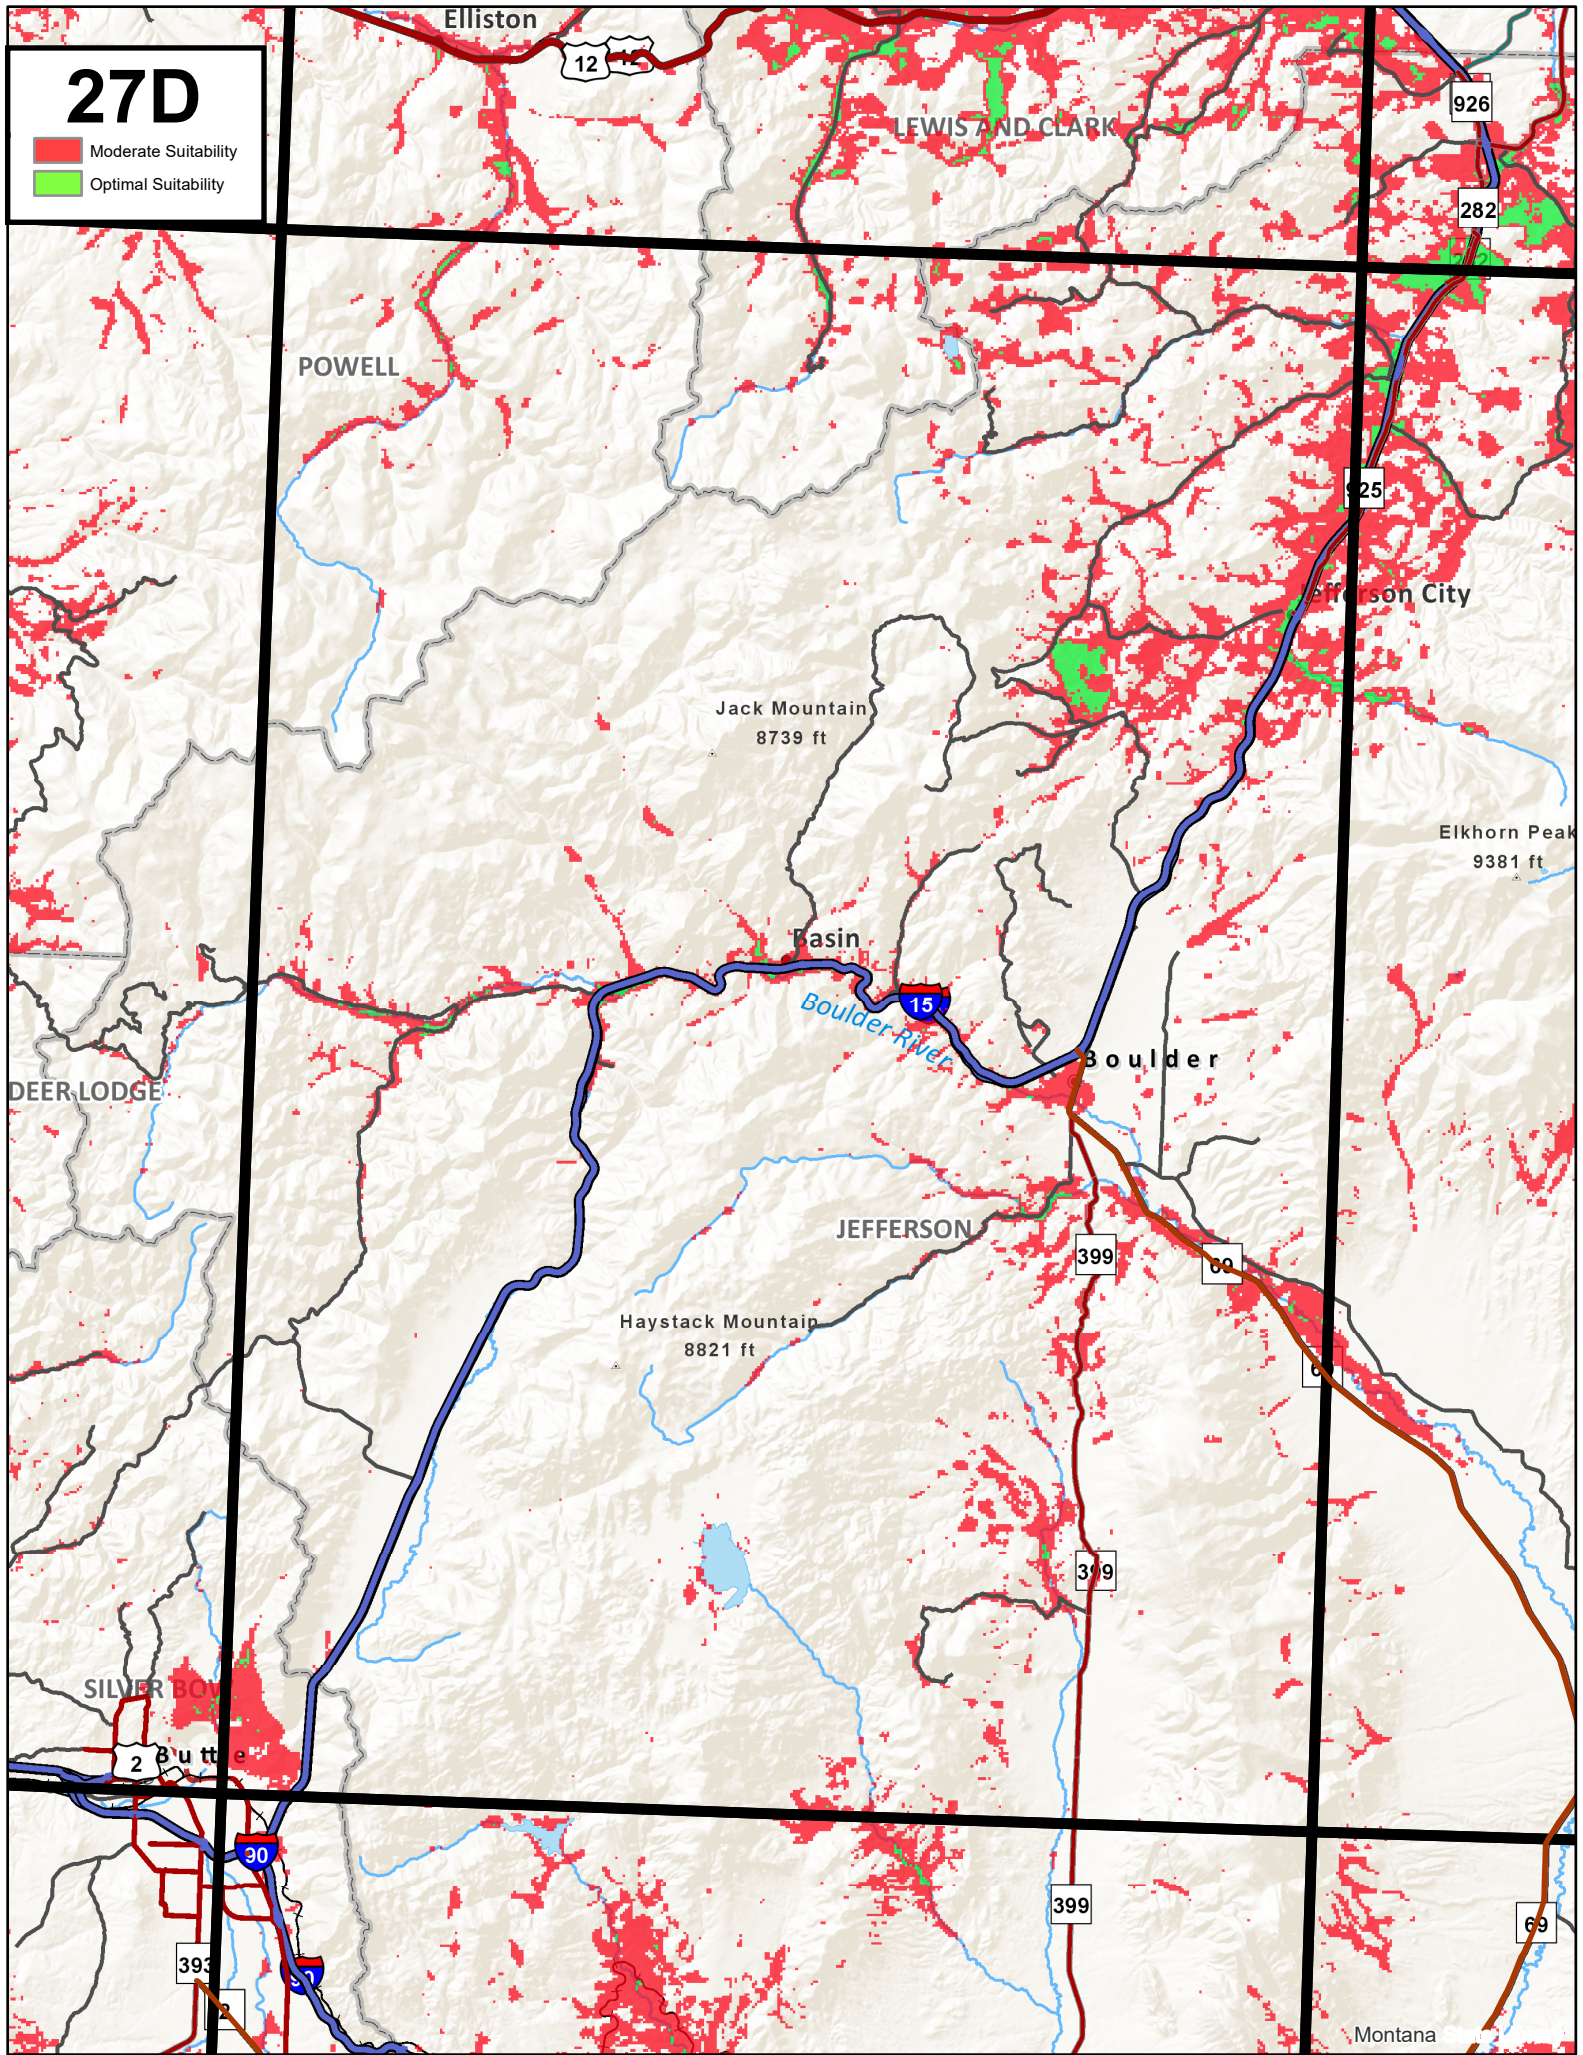

27D

- Moderate Suitability
- Optimal Suitability

Elliston

12

LEWIS AND CLARK

926

282

POWELL

25

Jefferson City

Jack Mountain
8739 ft

Elkhorn Peak
9381 ft

Basin

15

Boulder River

Boulder

DEER LODGE

JEFFERSON

399

69

Haystack Mountain
8821 ft

399

SILVER BOW

2