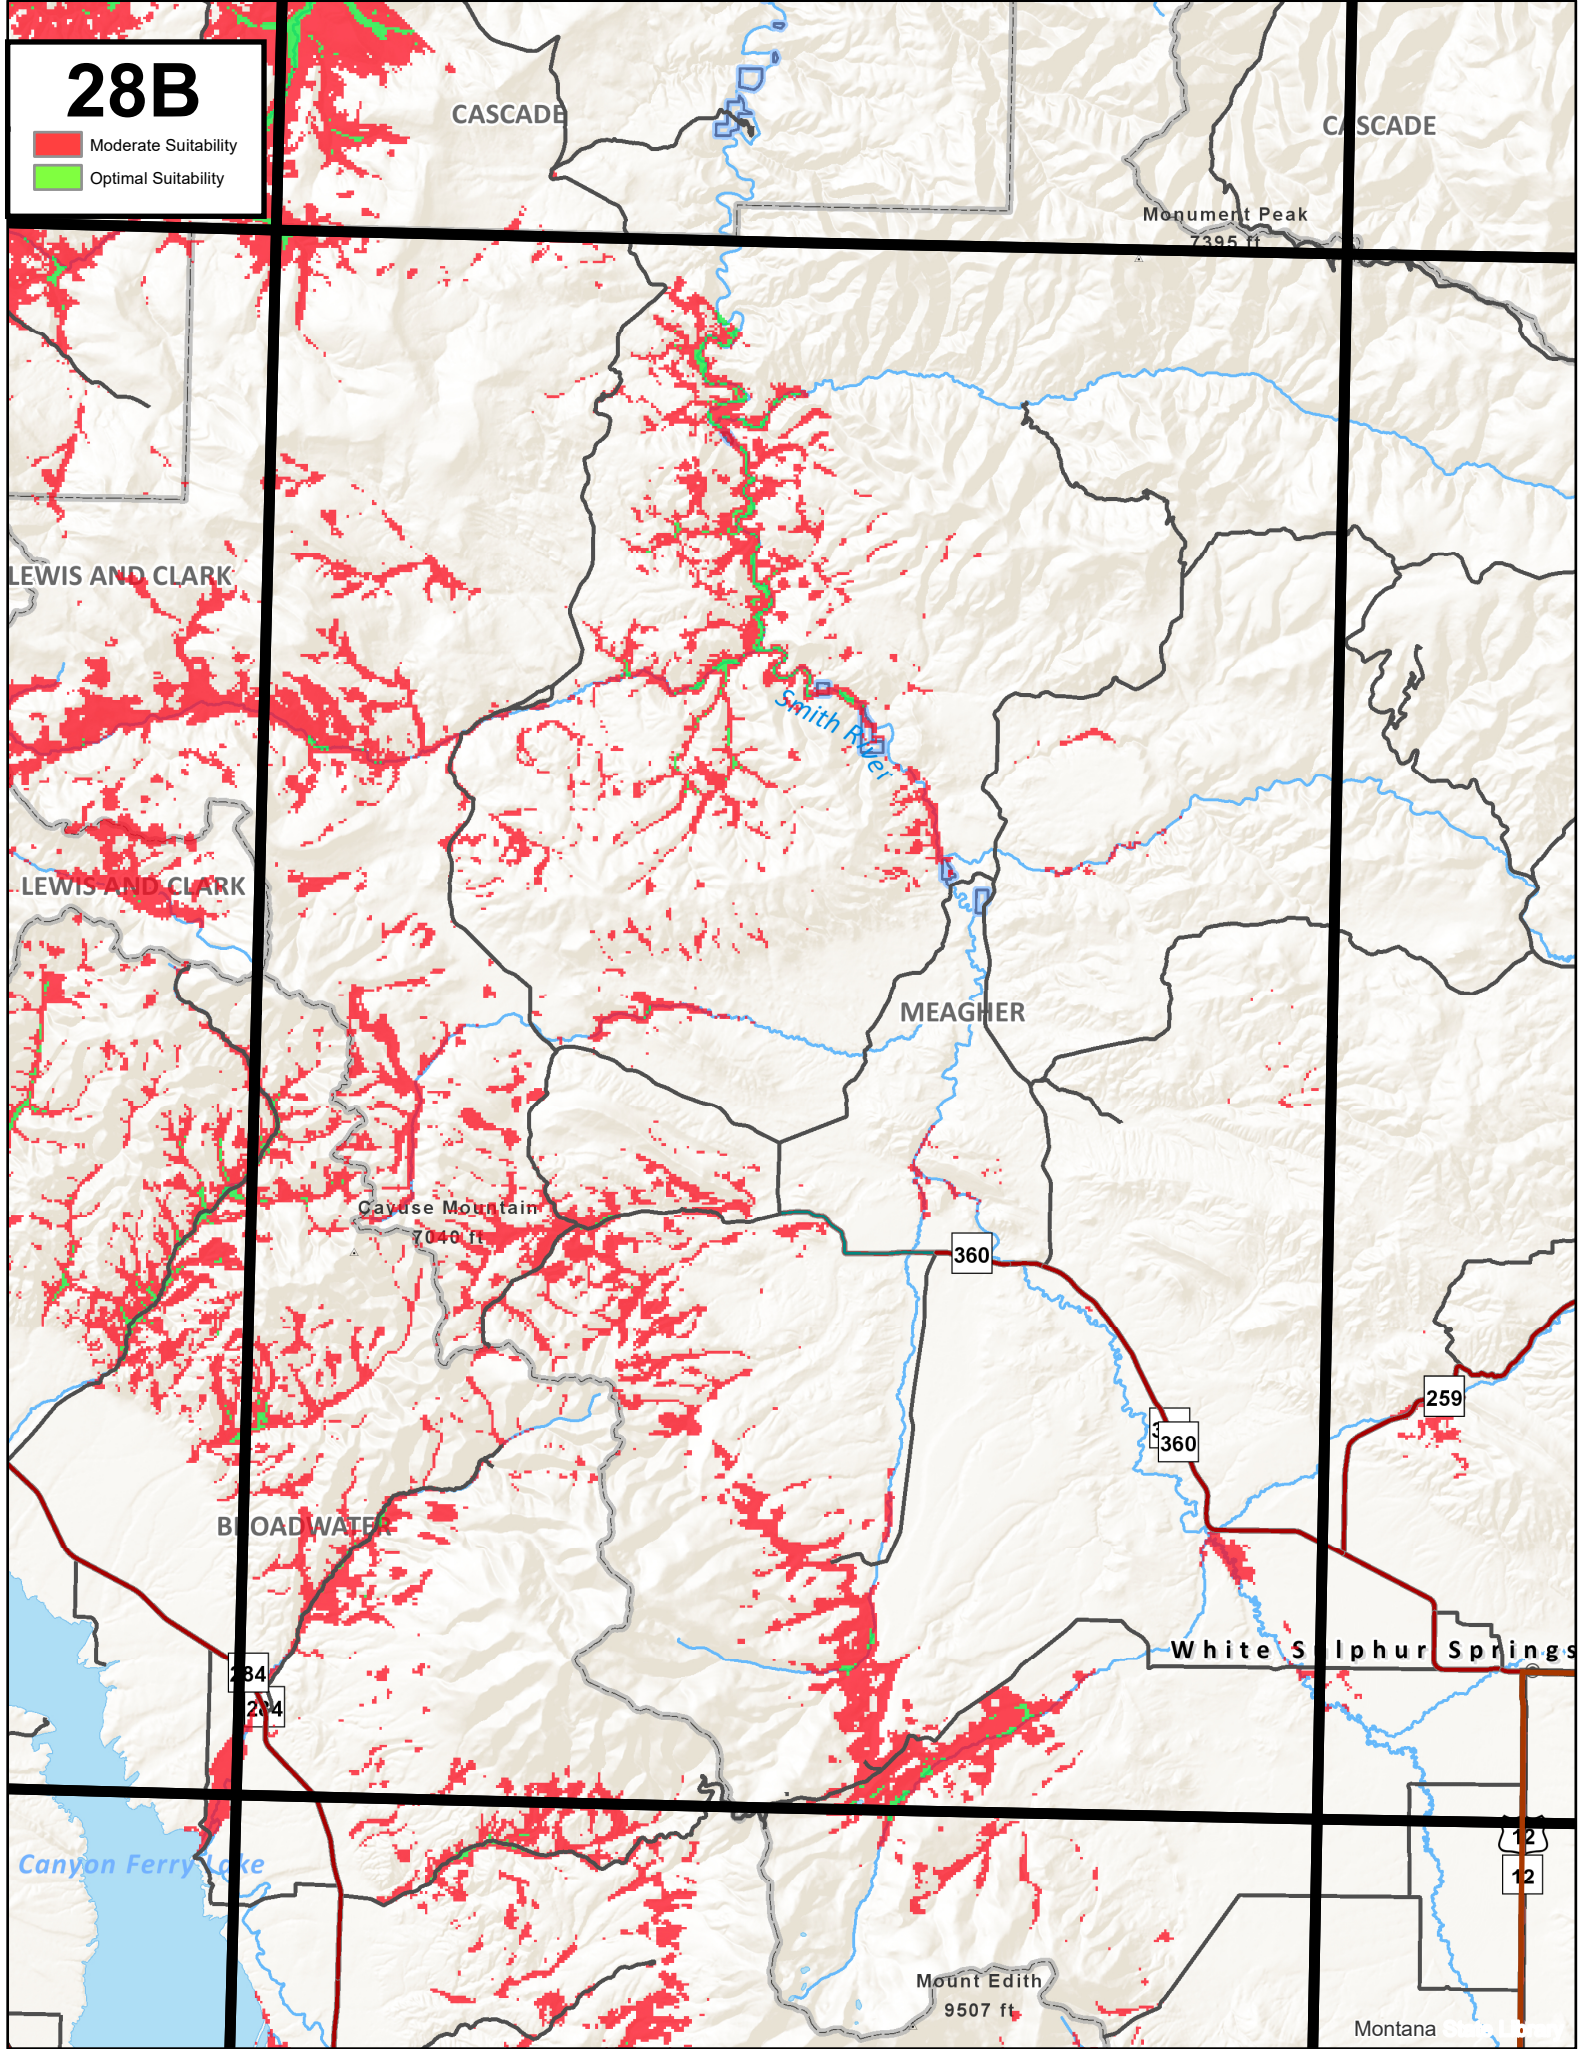

# 28B

- Moderate Suitability
- Optimal Suitability

CASCADE

CASCADE

Monument Peak  
7395 ft

LEWIS AND CLARK

LEWIS AND CLARK

Smith River

MEAGHER

Cayuse Mountain  
7040 ft

360

360

259

BROADWATER

34

204

White Sulphur Springs

12

12

Canyon Ferry Lake

Mount Edith  
9507 ft

Montana