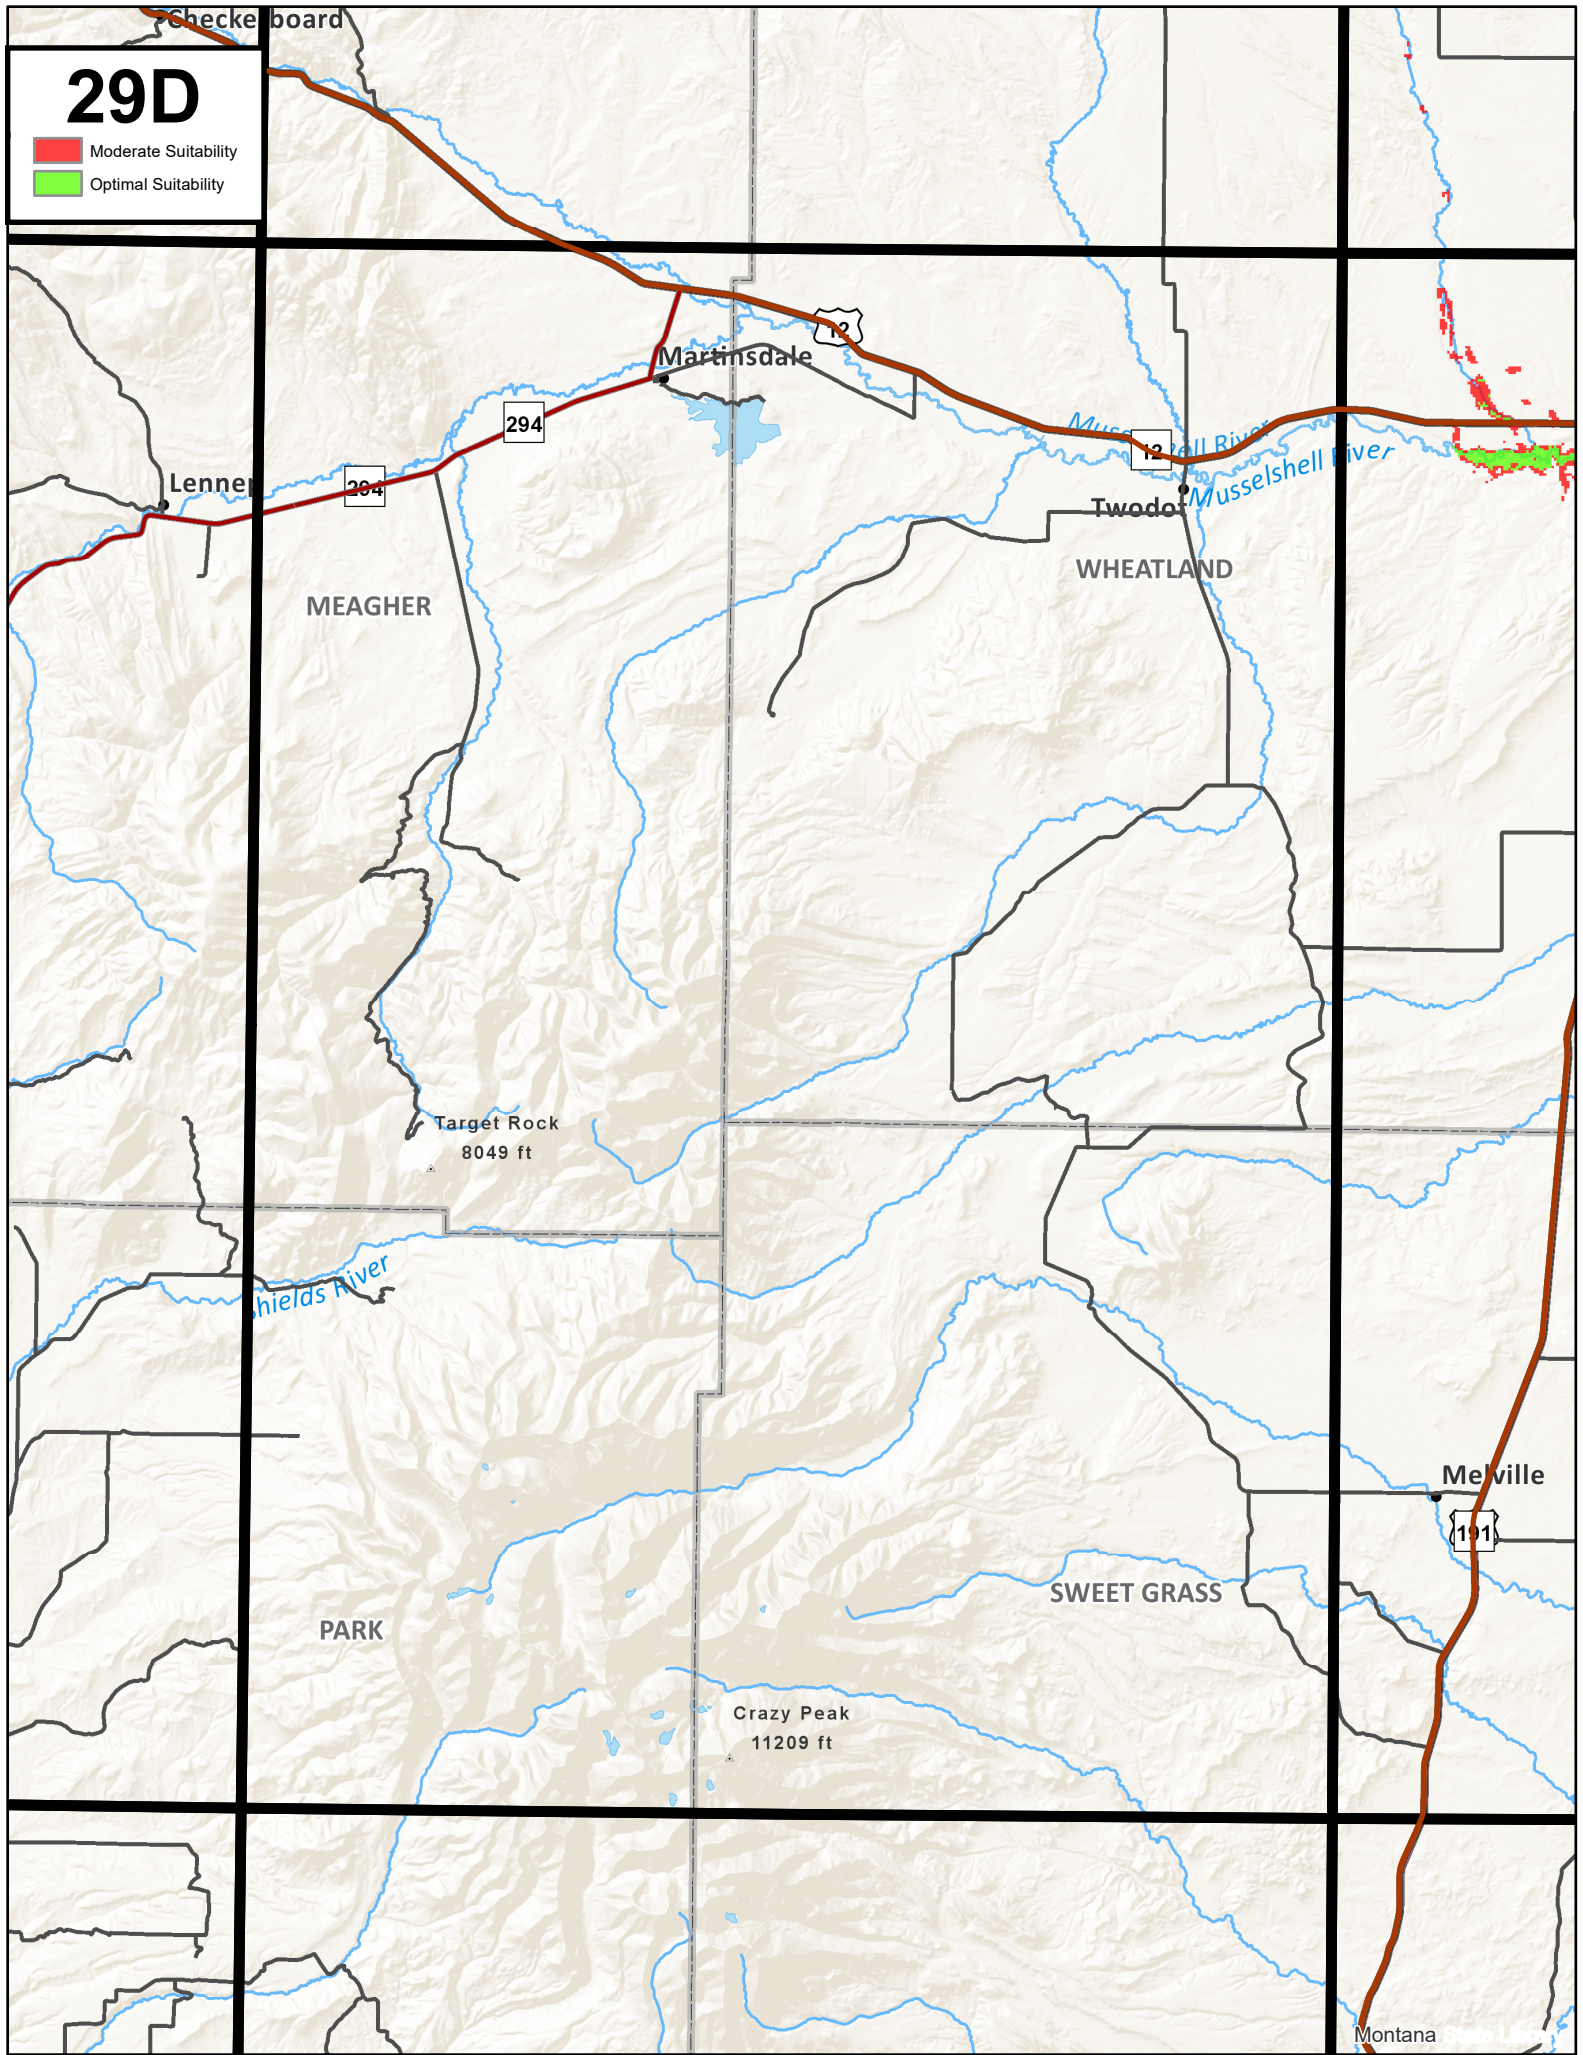

29D

- Moderate Suitability
- Optimal Suitability

Check board

Lenner

Martinsdale

Twodot

Melville

MEAGHER

WHEATLAND

Target Rock
8049 ft

Shields River

SWEET GRASS

PARK

Crazy Peak
11209 ft

Montana