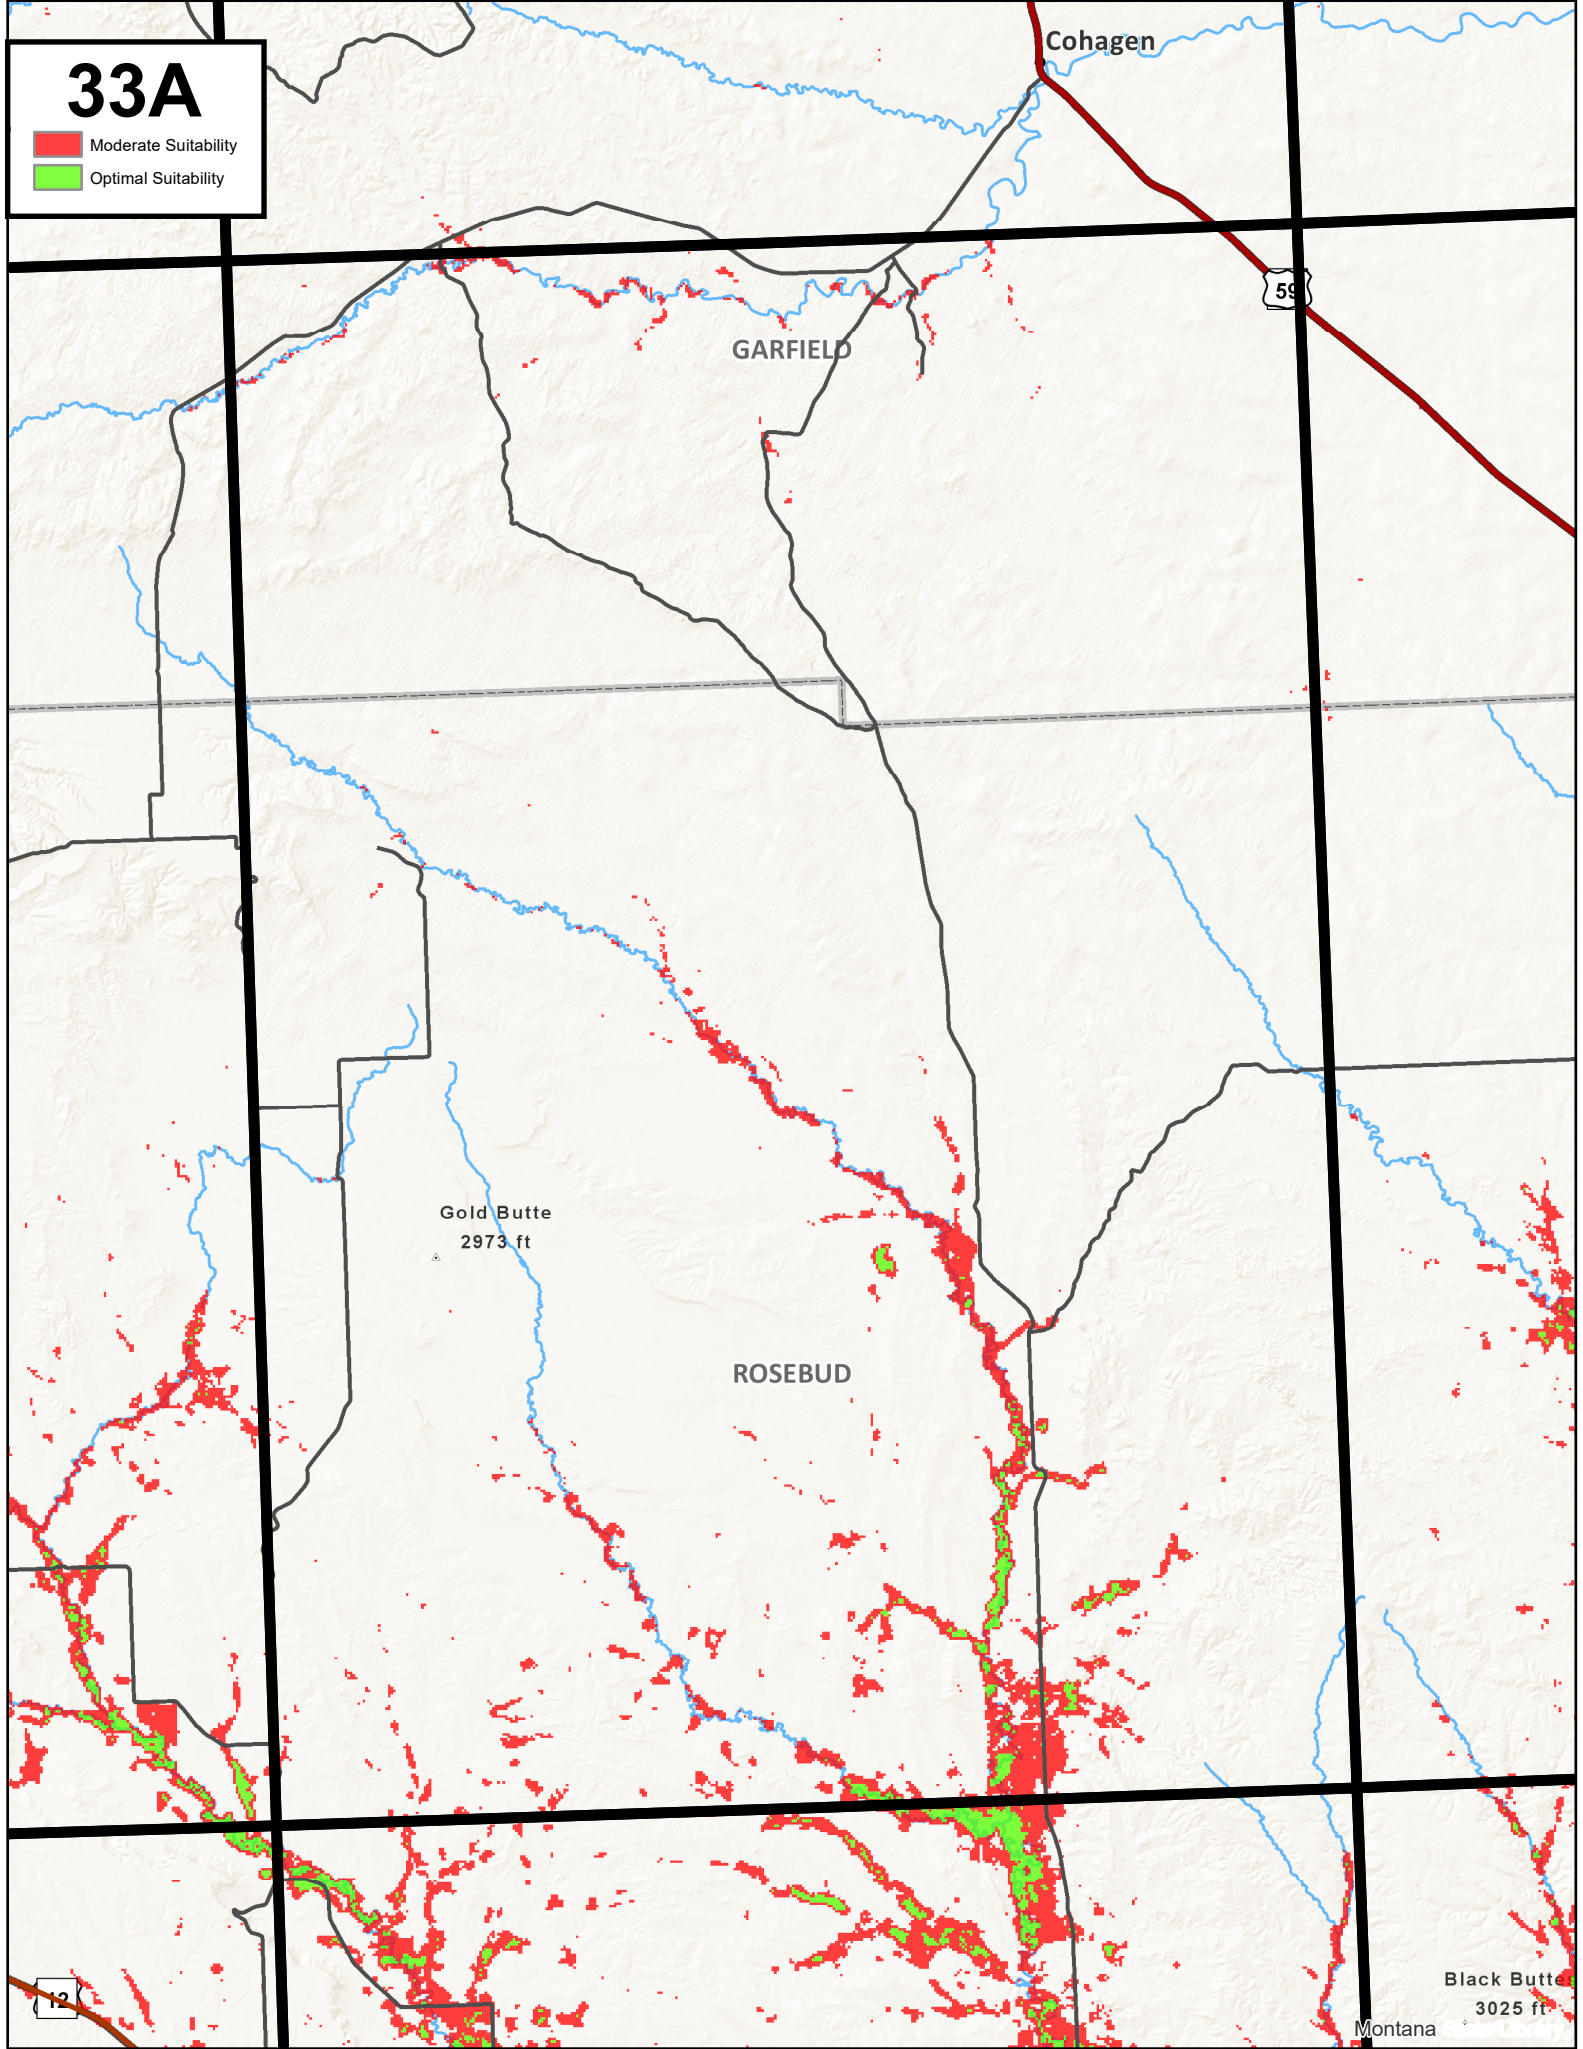

# 33A

- Moderate Suitability
- Optimal Suitability

Cohagen

59

GARFIELD

Gold Butte  
2973 ft

ROSEBUD

Black Butte  
3025 ft

Montana

12