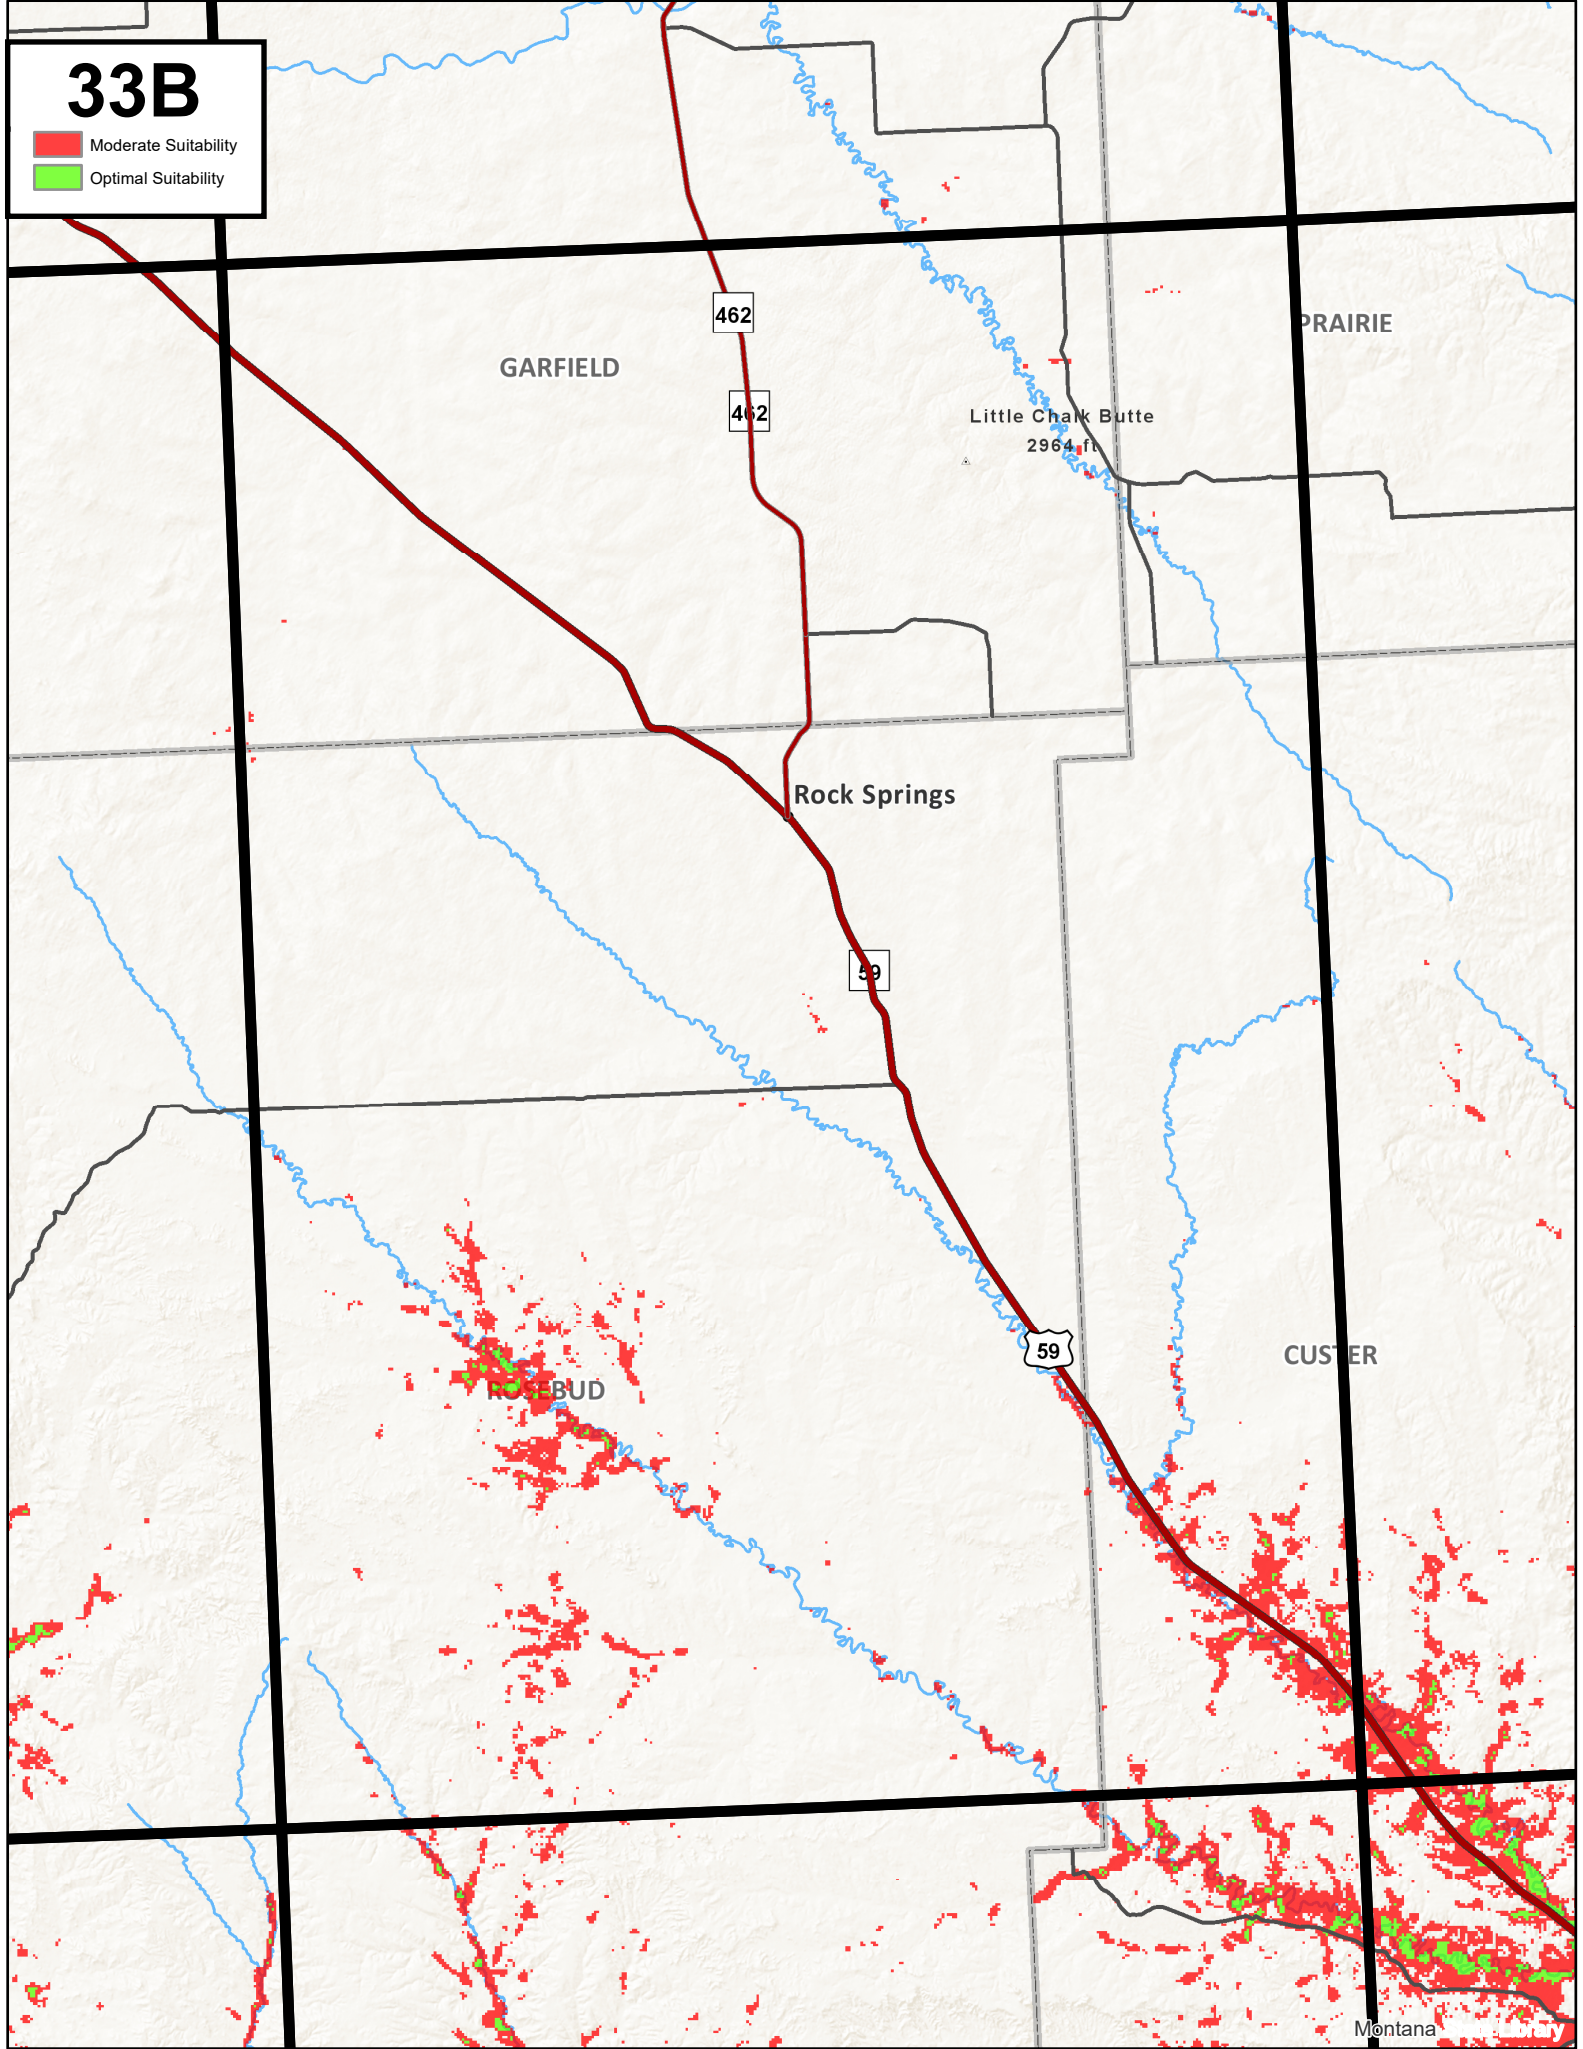

# 33B

- Moderate Suitability
- Optimal Suitability

GARFIELD

PRAIRIE

Little Chalk Butte  
2964 ft

Rock Springs

ROSEBUD

CUSTER

Montana