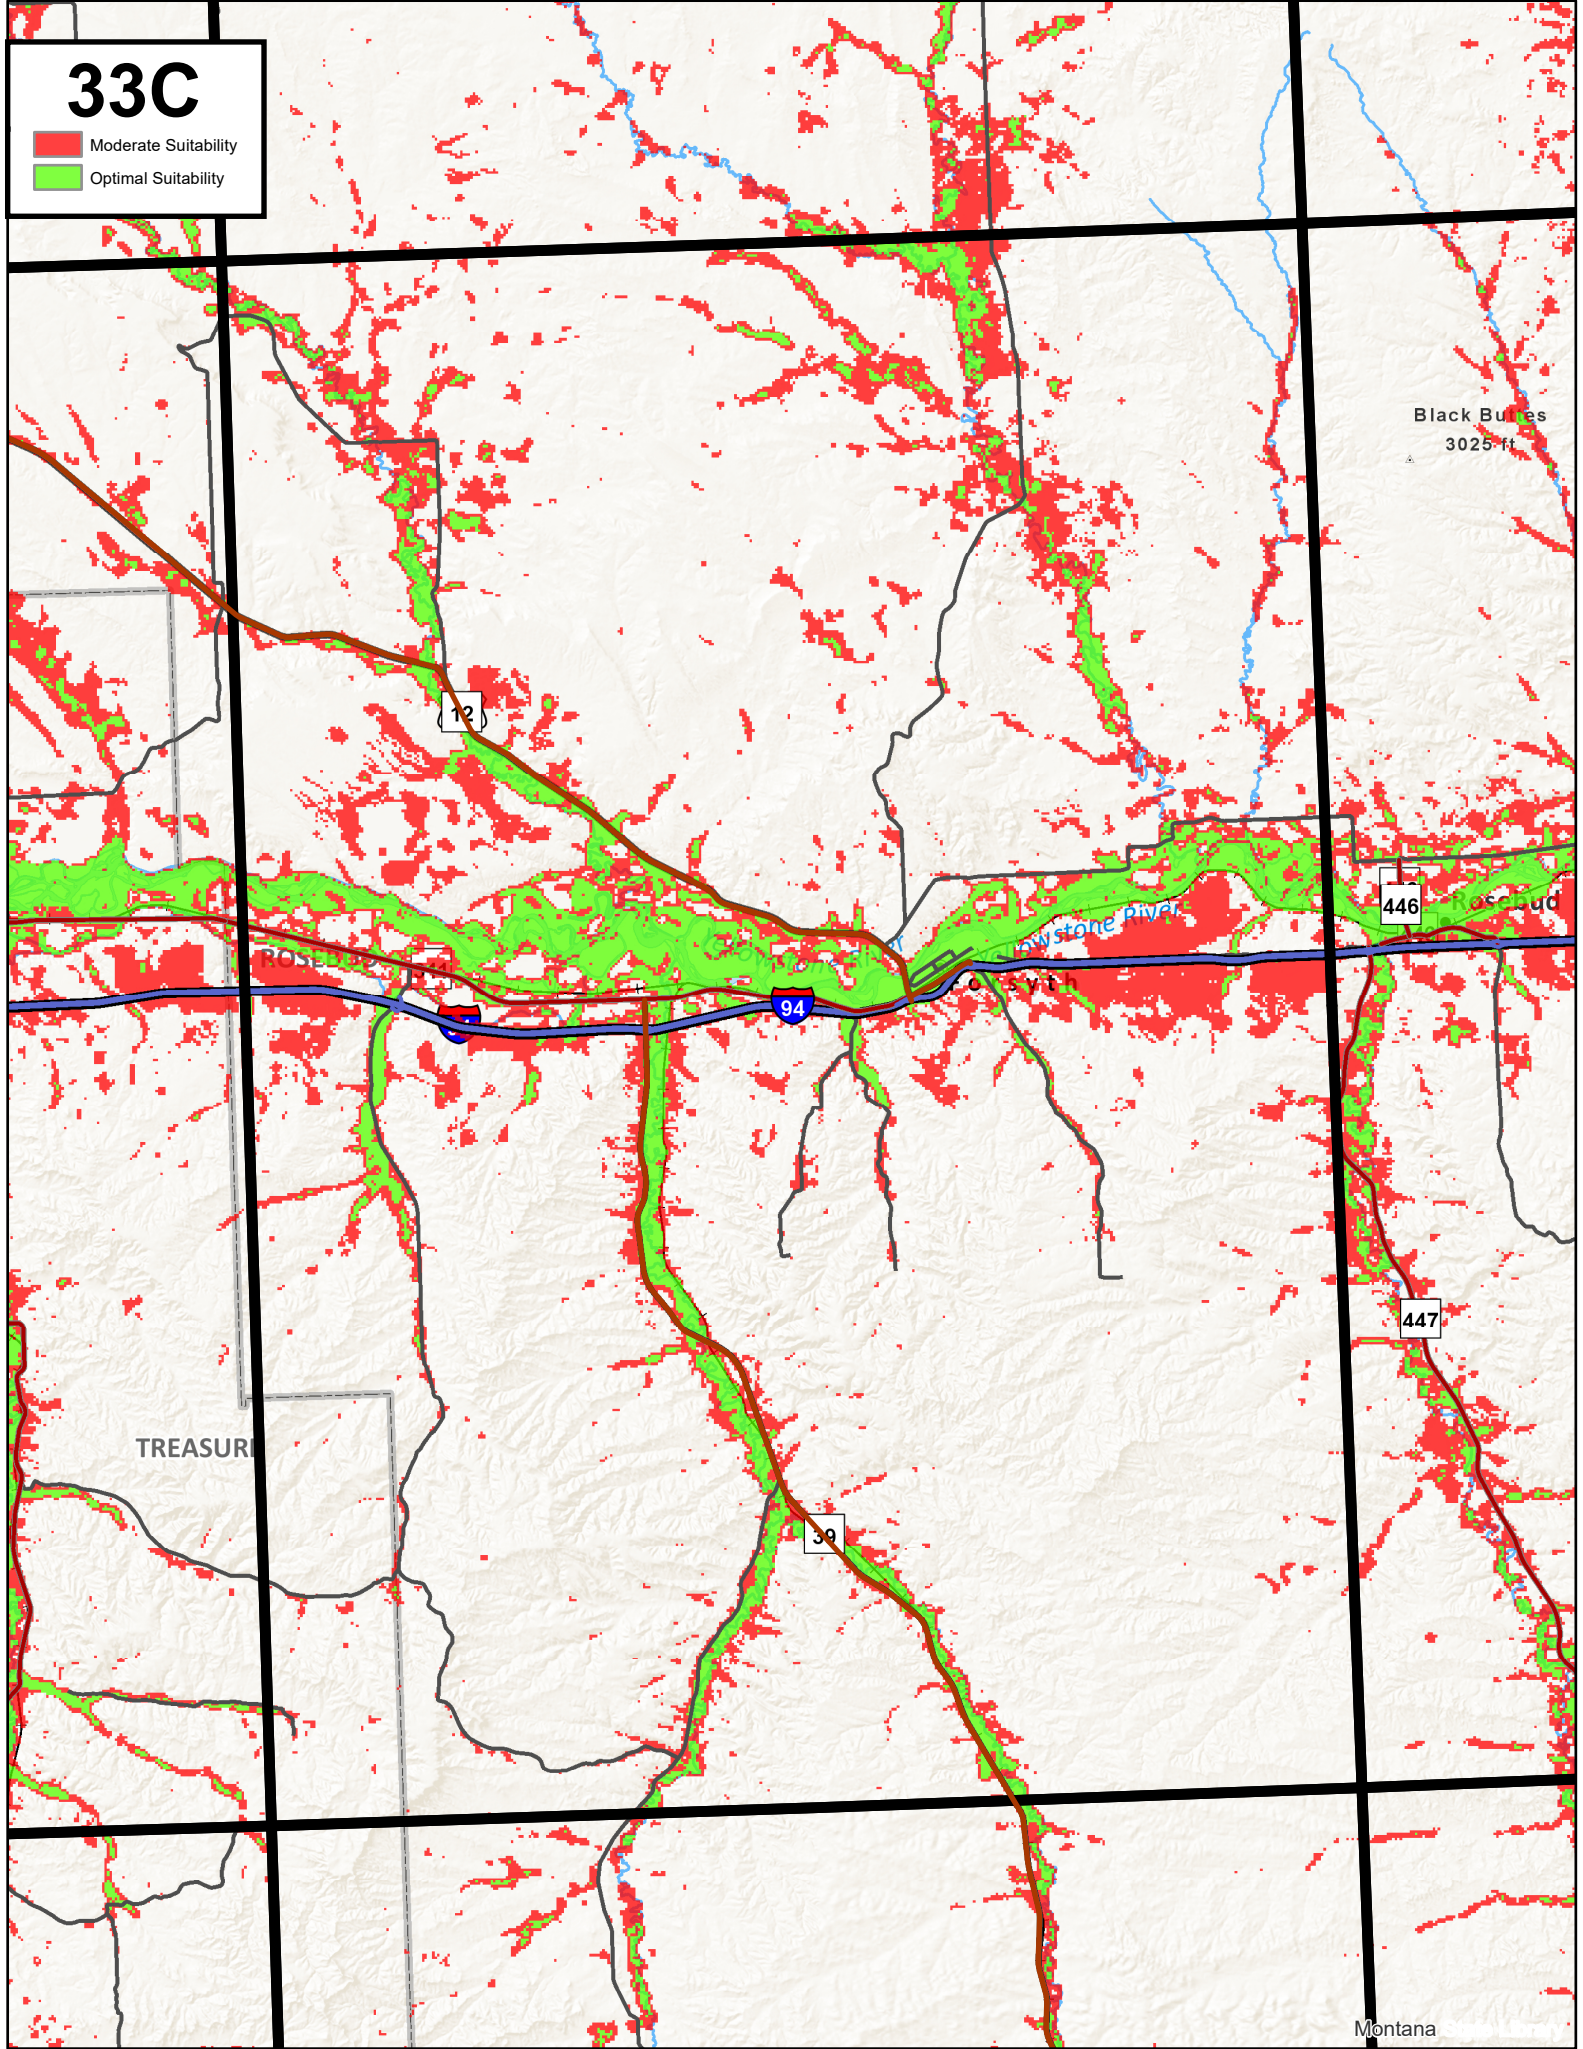

33C

- Moderate Suitability
- Optimal Suitability

Black Buttes
3025 ft

446 Roscoe

447

39

94

12

TREASUR