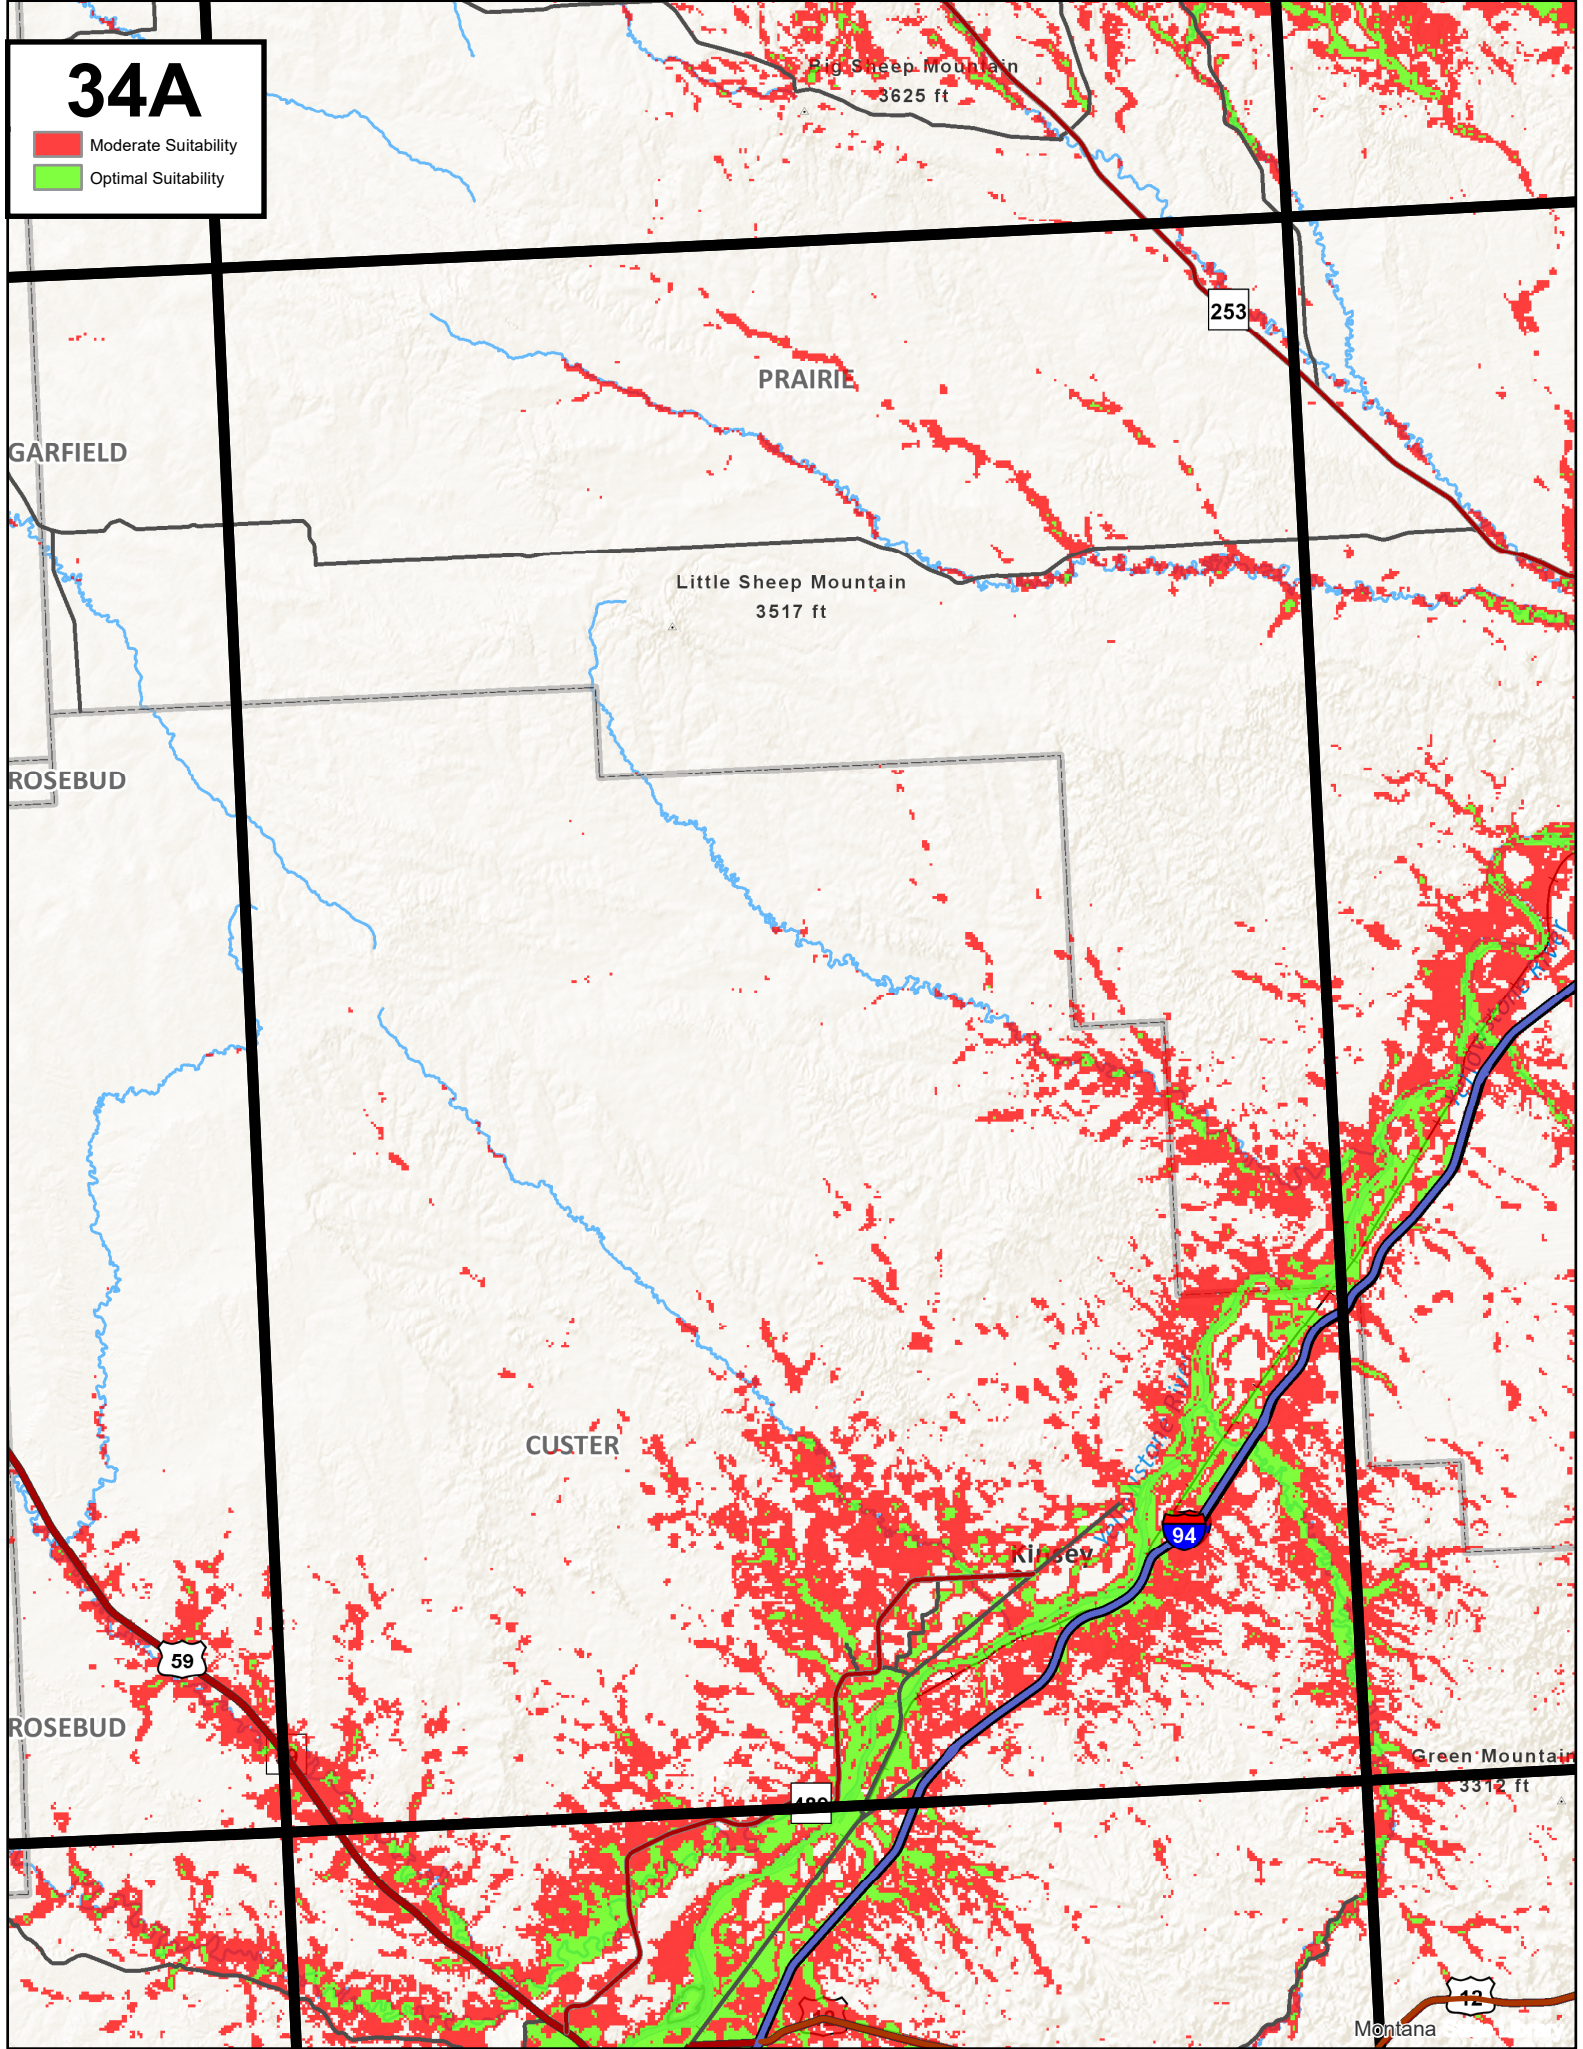

34A

- Moderate Suitability
- Optimal Suitability

Big Sheep Mountain
3625 ft

253

PRAIRIE

GARFIELD

Little Sheep Mountain
3517 ft

ROSEBUD

CUSTER

Roosevelt

94

59

ROSEBUD

100

Green Mountain
3312 ft

12

Montana