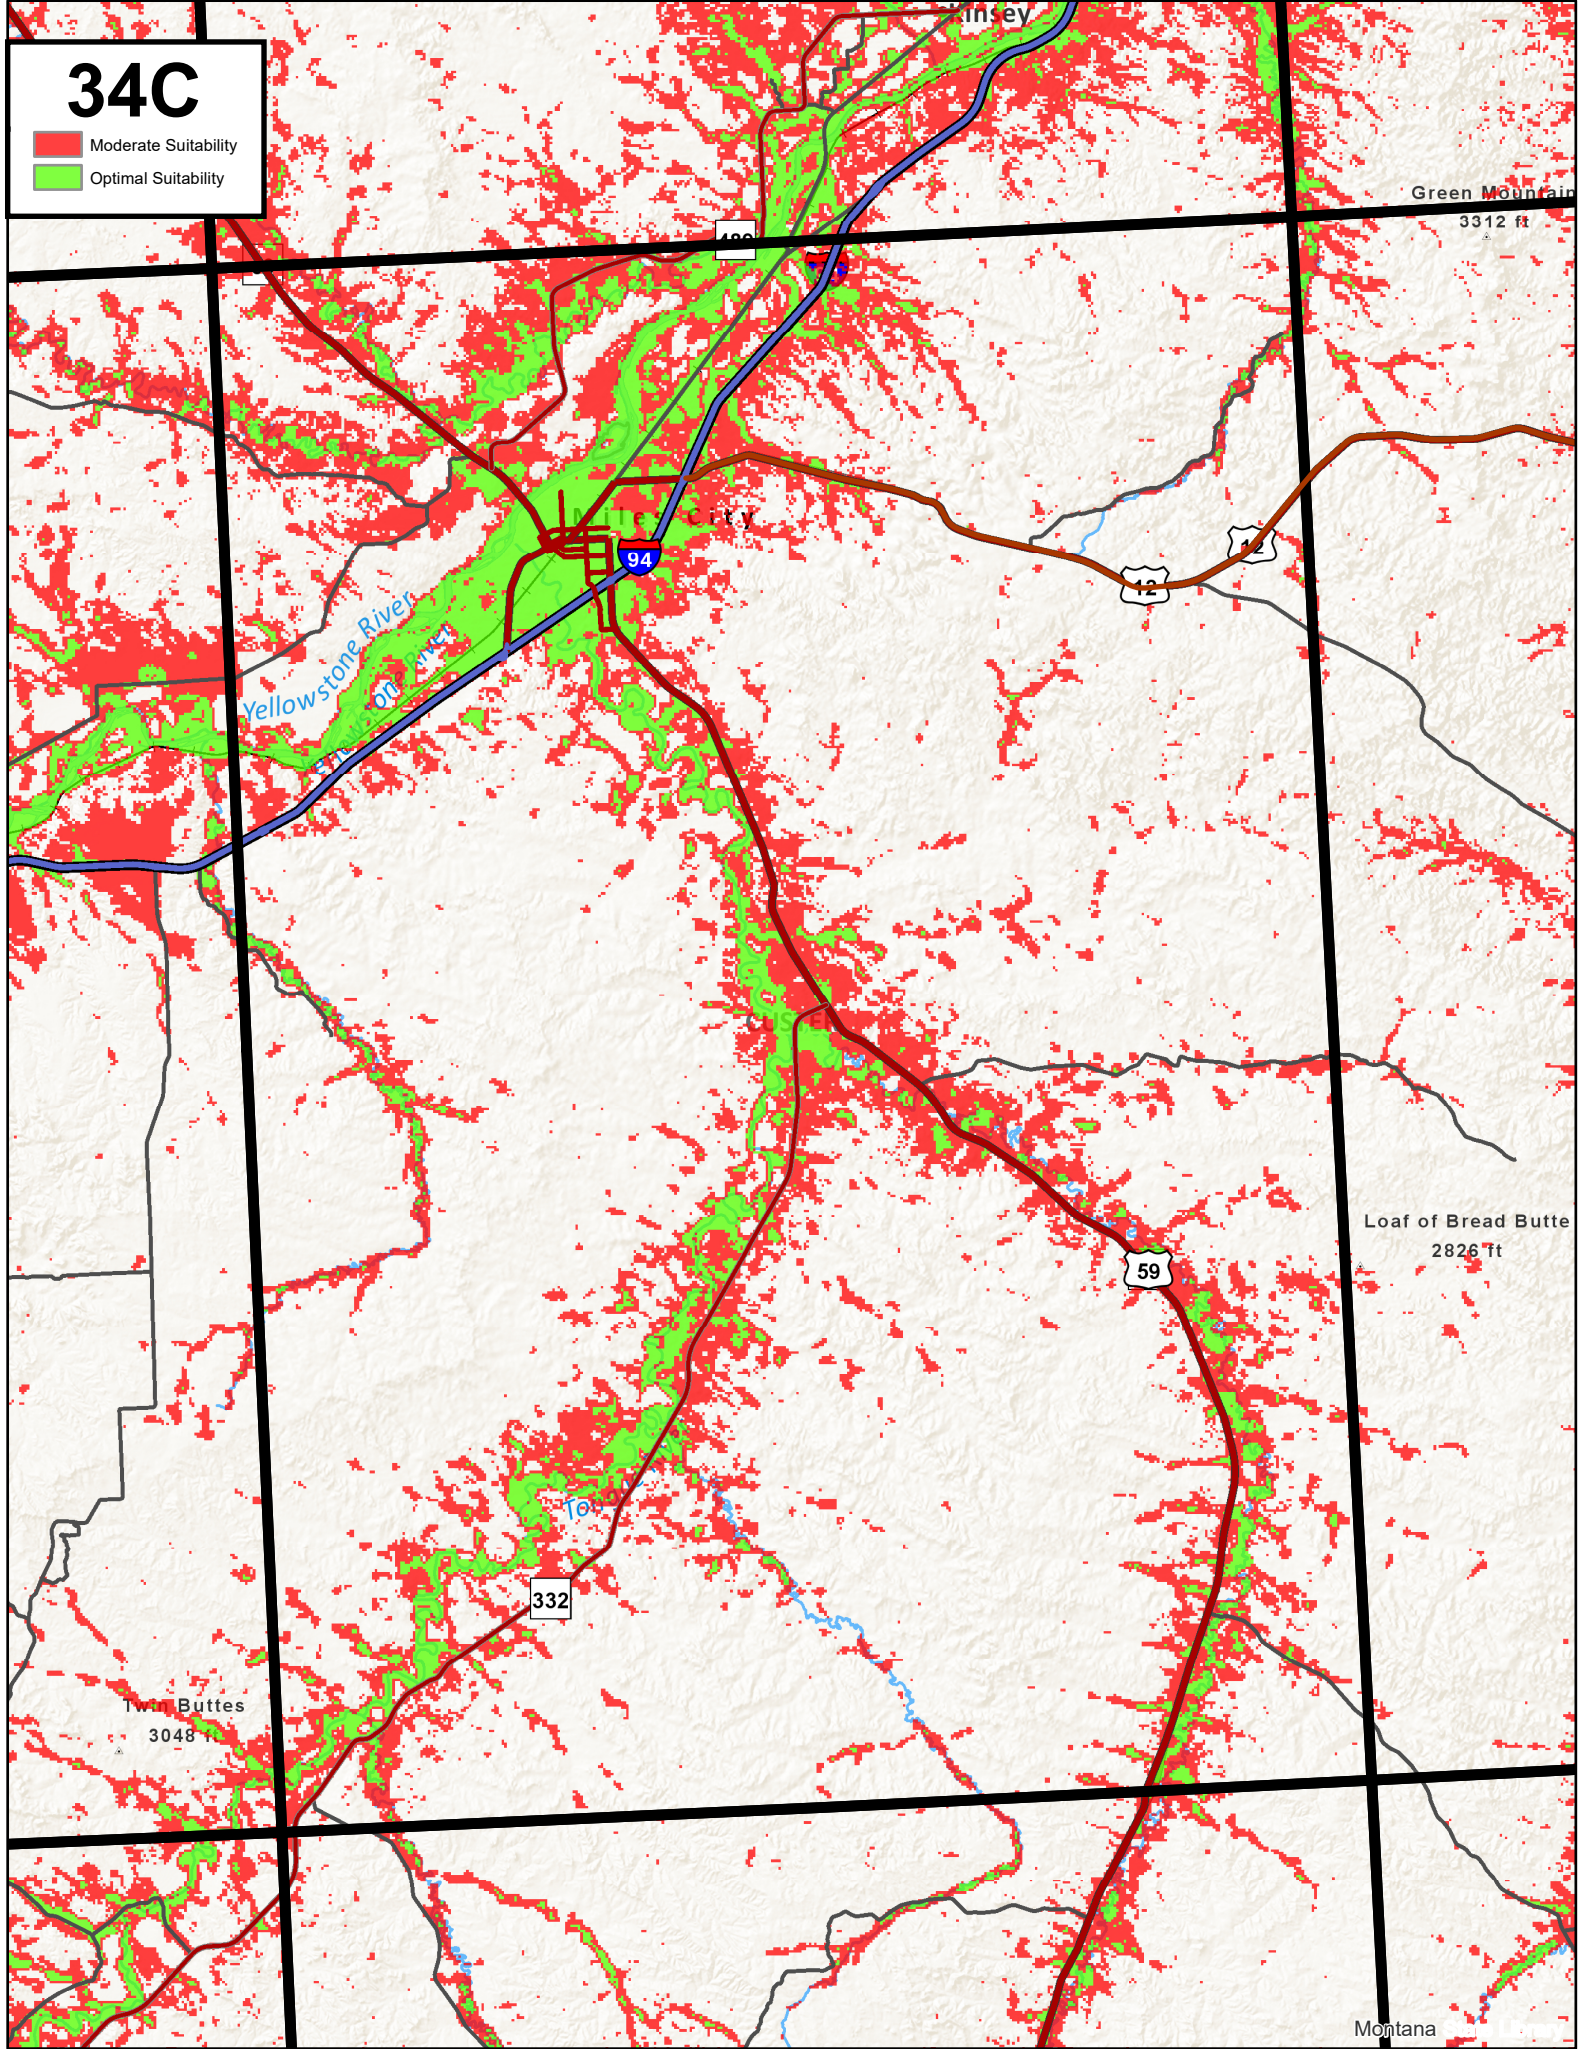

34C

- Moderate Suitability
- Optimal Suitability

Green Mountain
3312 ft

Yellowstone River
Snake River

Loaf of Bread Butte
2826 ft

Twin Buttes
3048 ft

Montana