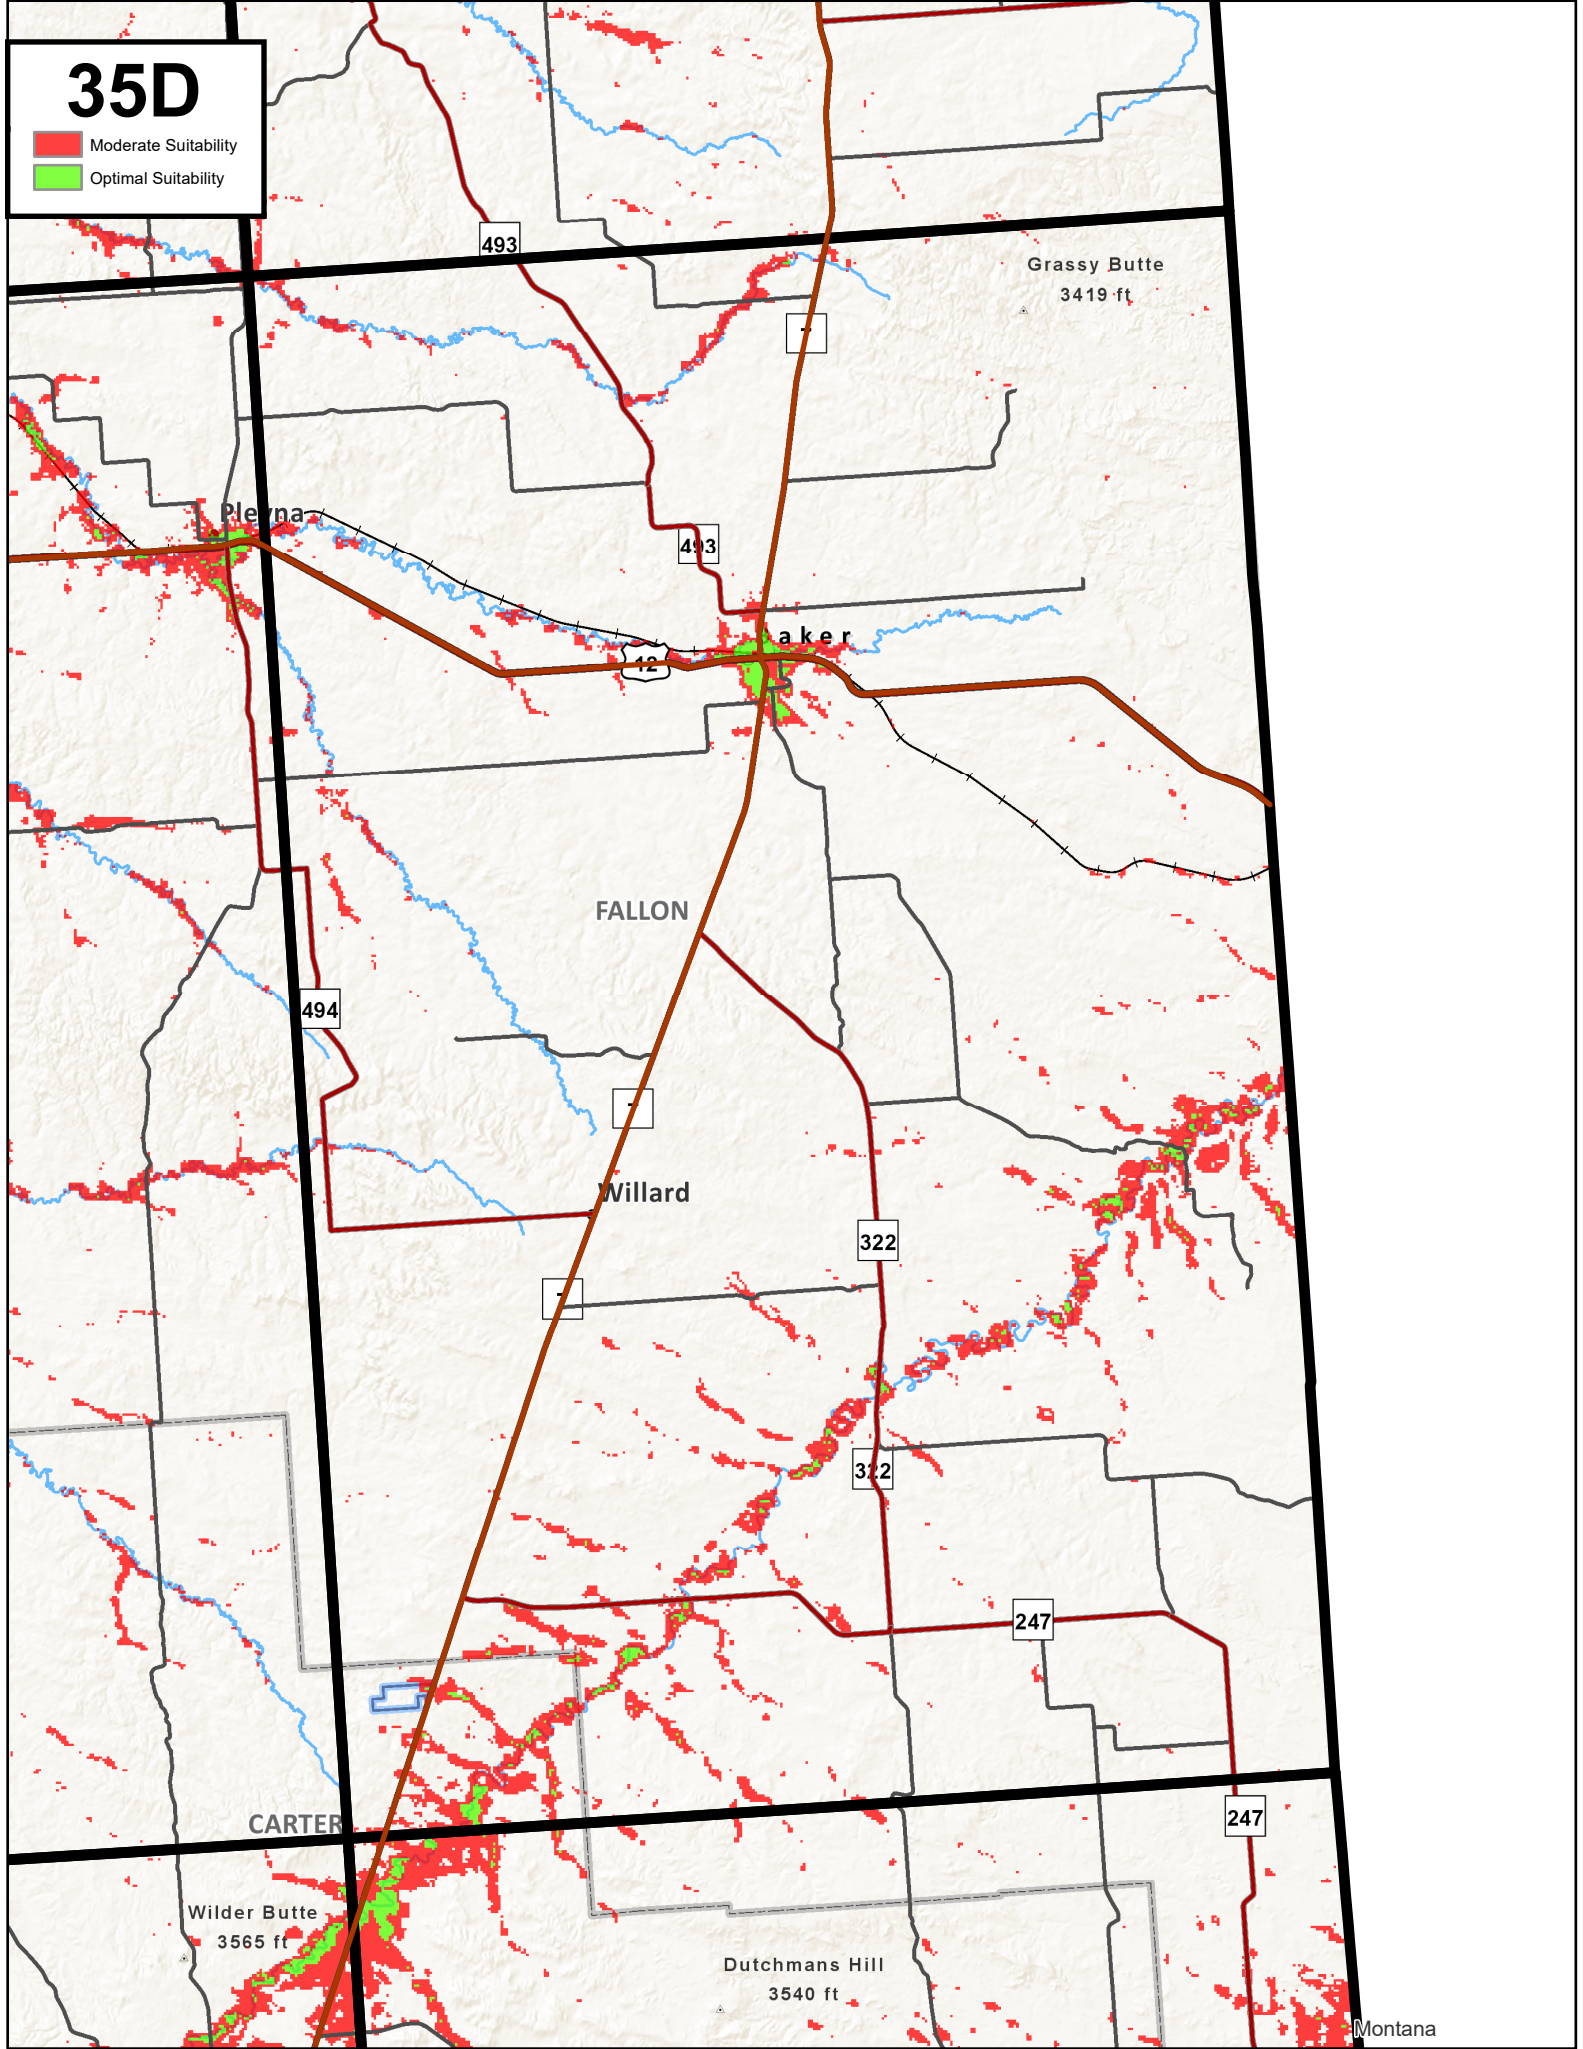

35D

- Moderate Suitability
- Optimal Suitability

Grassy Butte
3419 ft

Pleyna

Baker

FALLON

Willard

CARTER

Wilder Butte
3565 ft

Dutchmans Hill
3540 ft

Montana