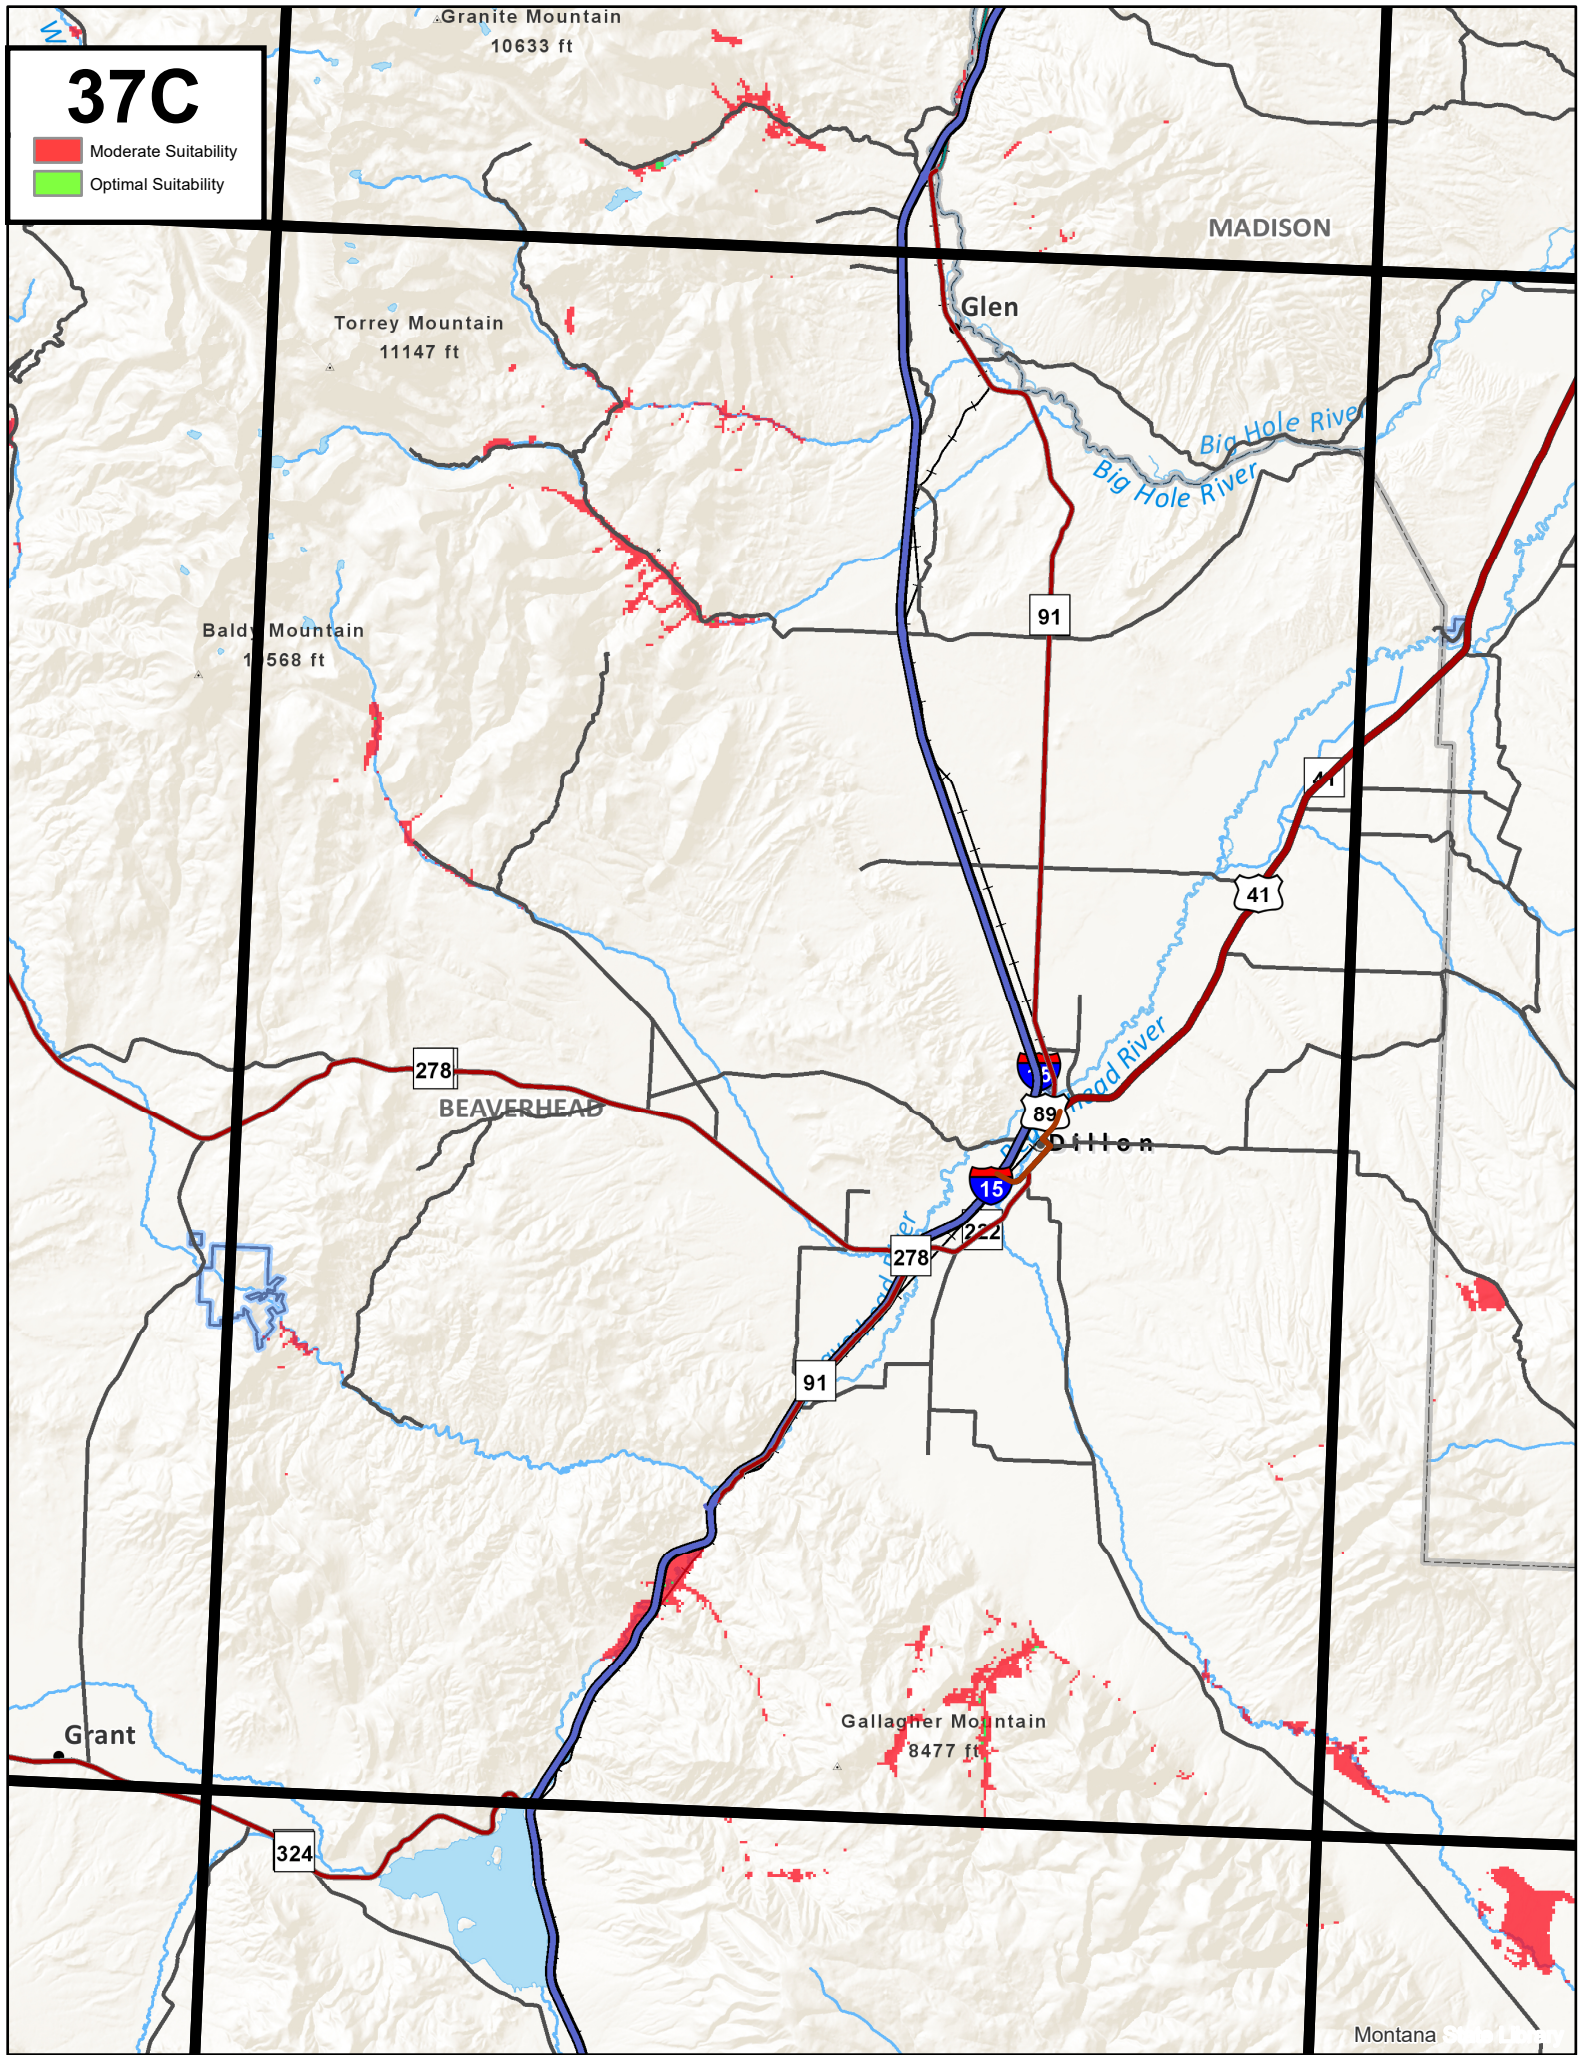

37C

- Moderate Suitability
- Optimal Suitability

MADISON

Torrey Mountain
11147 ft

Baldy Mountain
11568 ft

278
BEAVERHEAD

91

Dillon

Gallagher Mountain
8477 ft

324

Grant

Montana