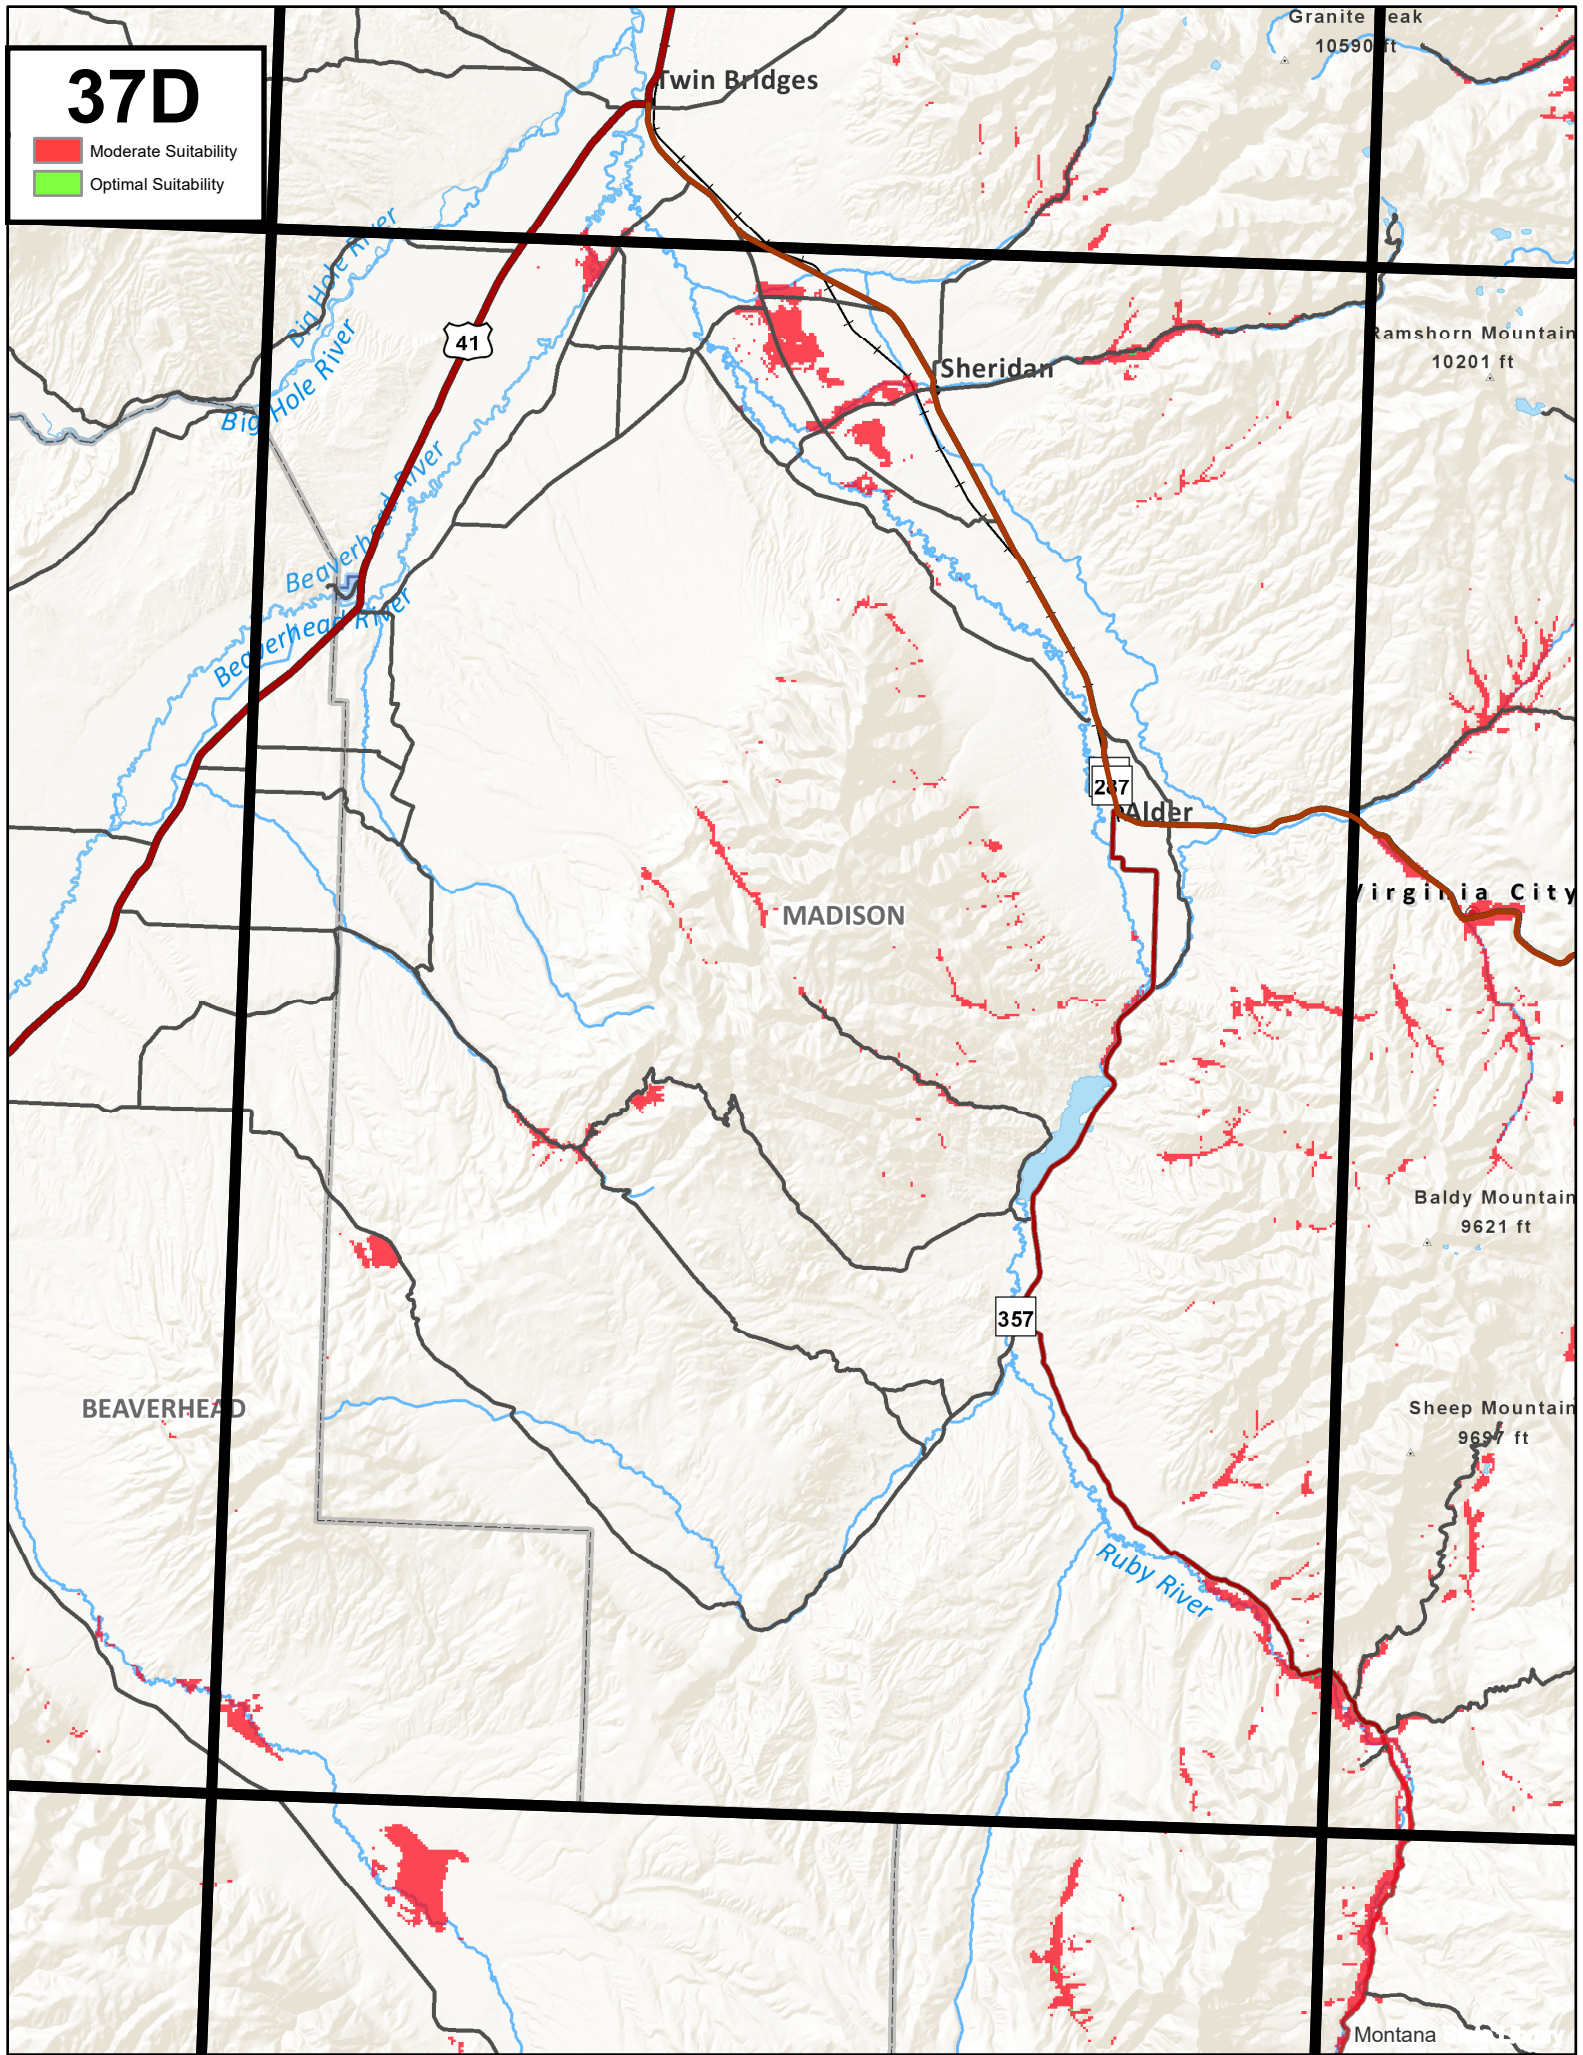

37D

- Moderate Suitability
- Optimal Suitability

Twin Bridges

Granite Peak
10590 ft

41

Sheridan

Ramshorn Mountain
10201 ft

247

Alder

MADISON

Virginia City

Baldy Mountain
9621 ft

357

BEAVERHEAD

Sheep Mountain
9697 ft

Ruby River

Montana