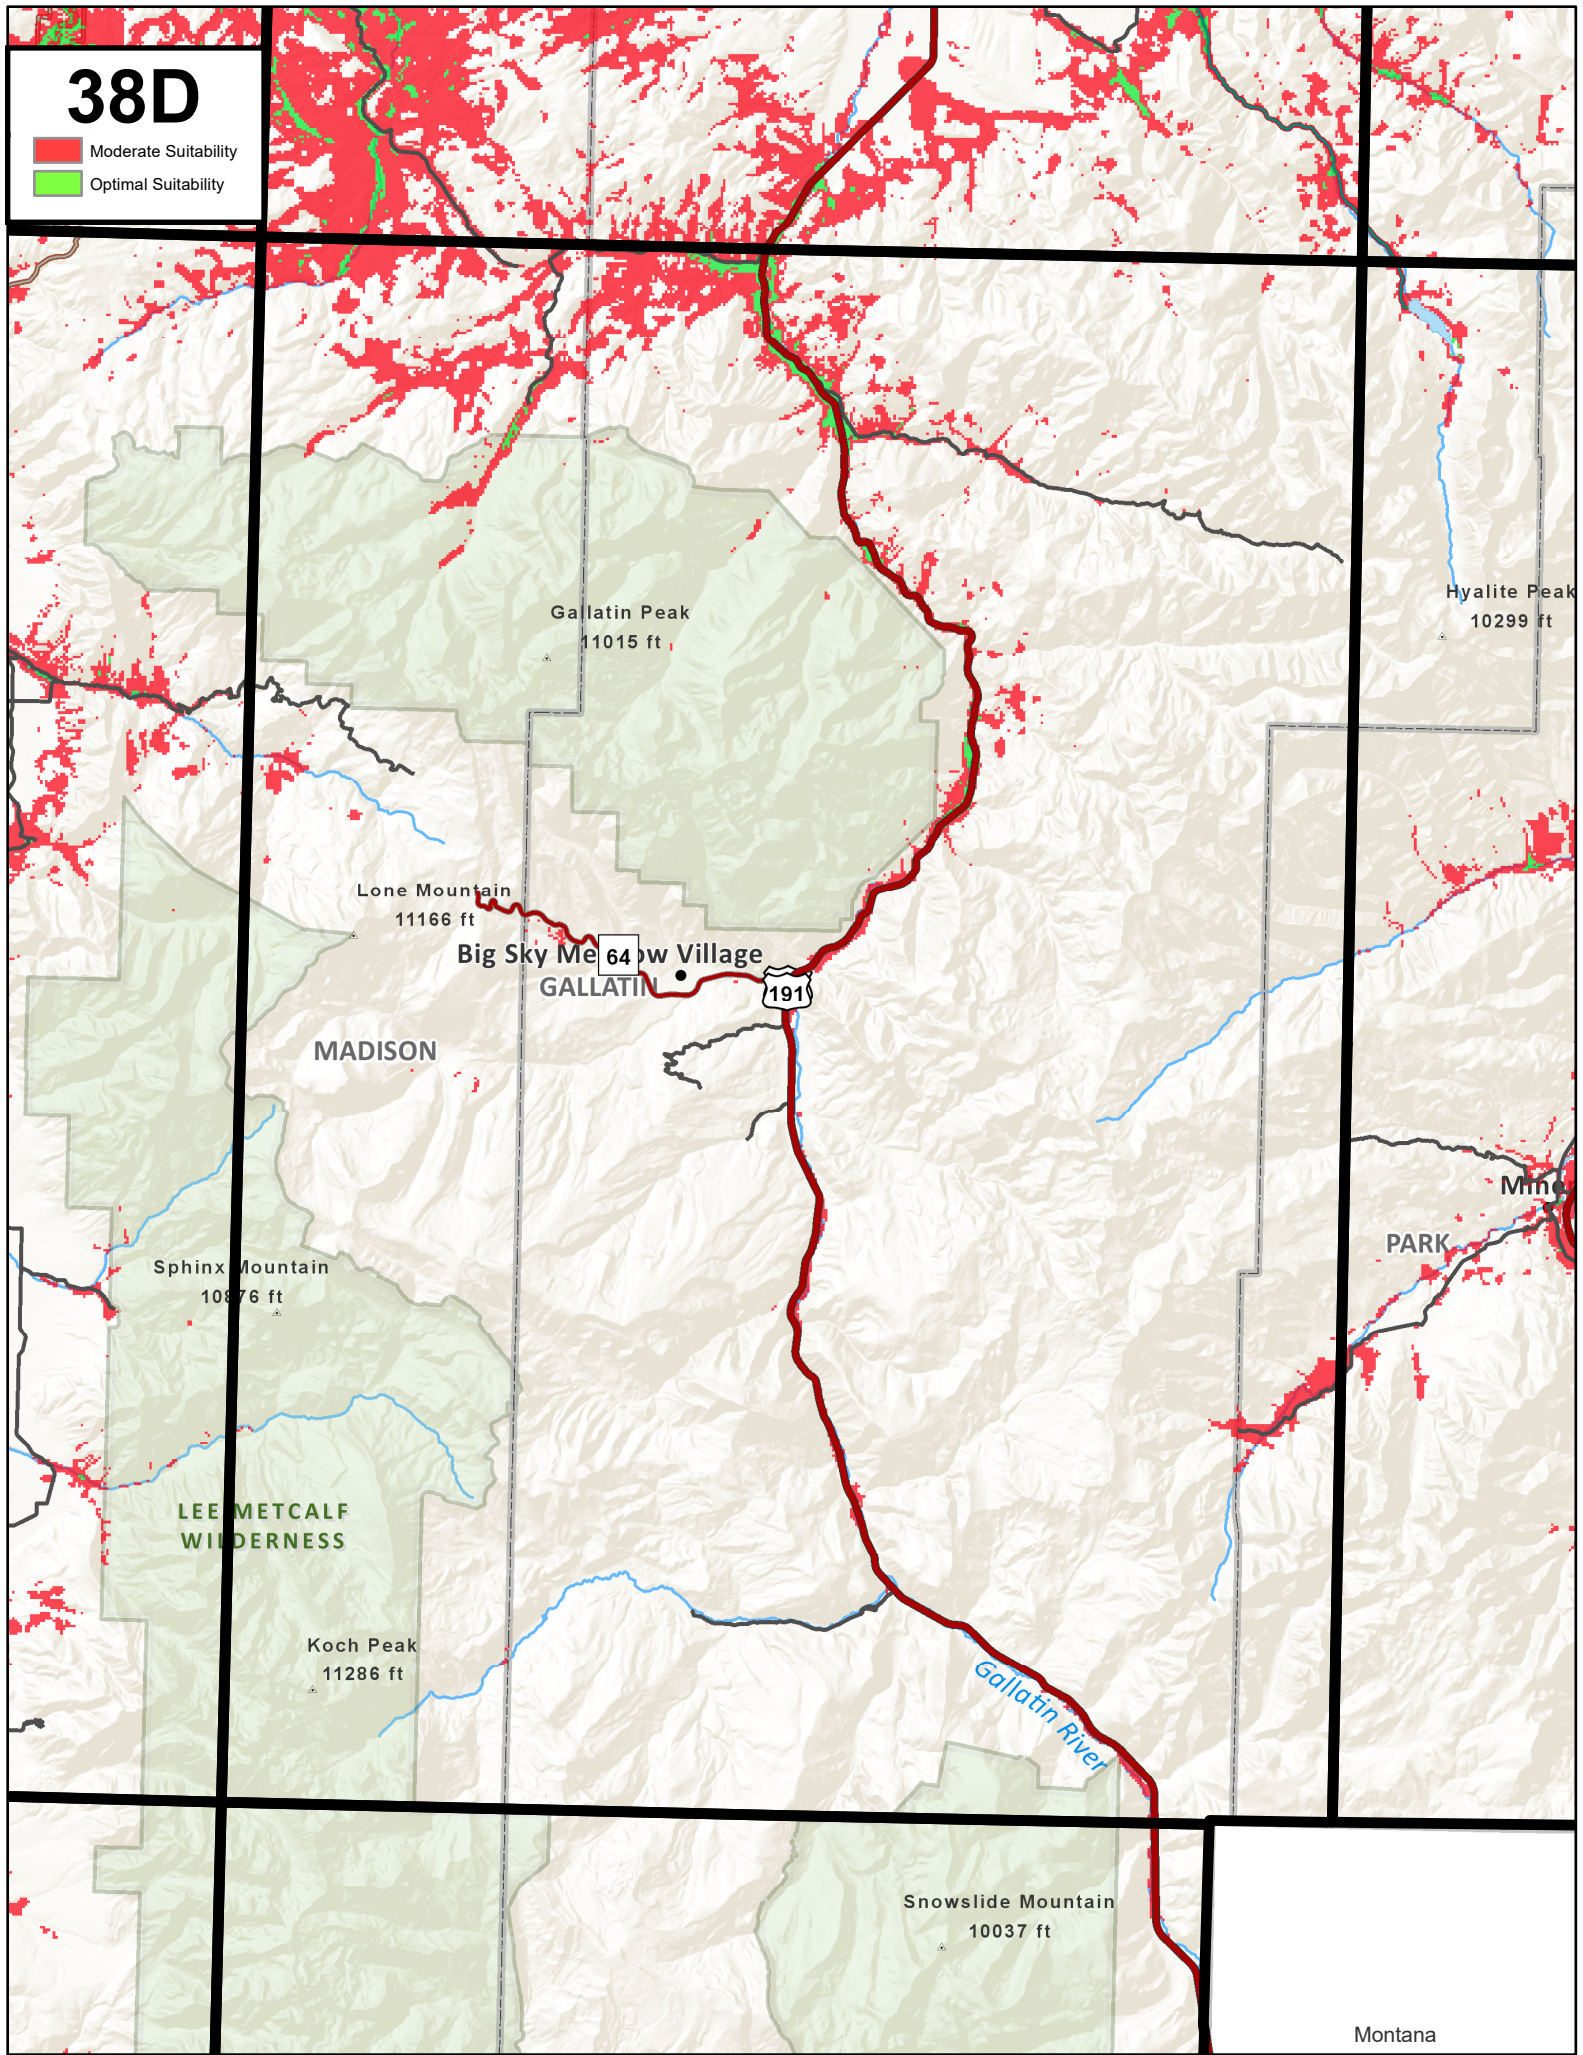

38D

- Moderate Suitability
- Optimal Suitability

Hyalite Peak
10299 ft

Gallatin Peak
11015 ft

Lone Mountain
11166 ft

Big Sky Meadows
Snowflake Village
GALLATIN

191

MADISON

Sphinx Mountain
10876 ft

LEE METCALF
WILDERNESS

Koch Peak
11286 ft

PARK

Snowslide Mountain
10037 ft

Gallatin River

Montana