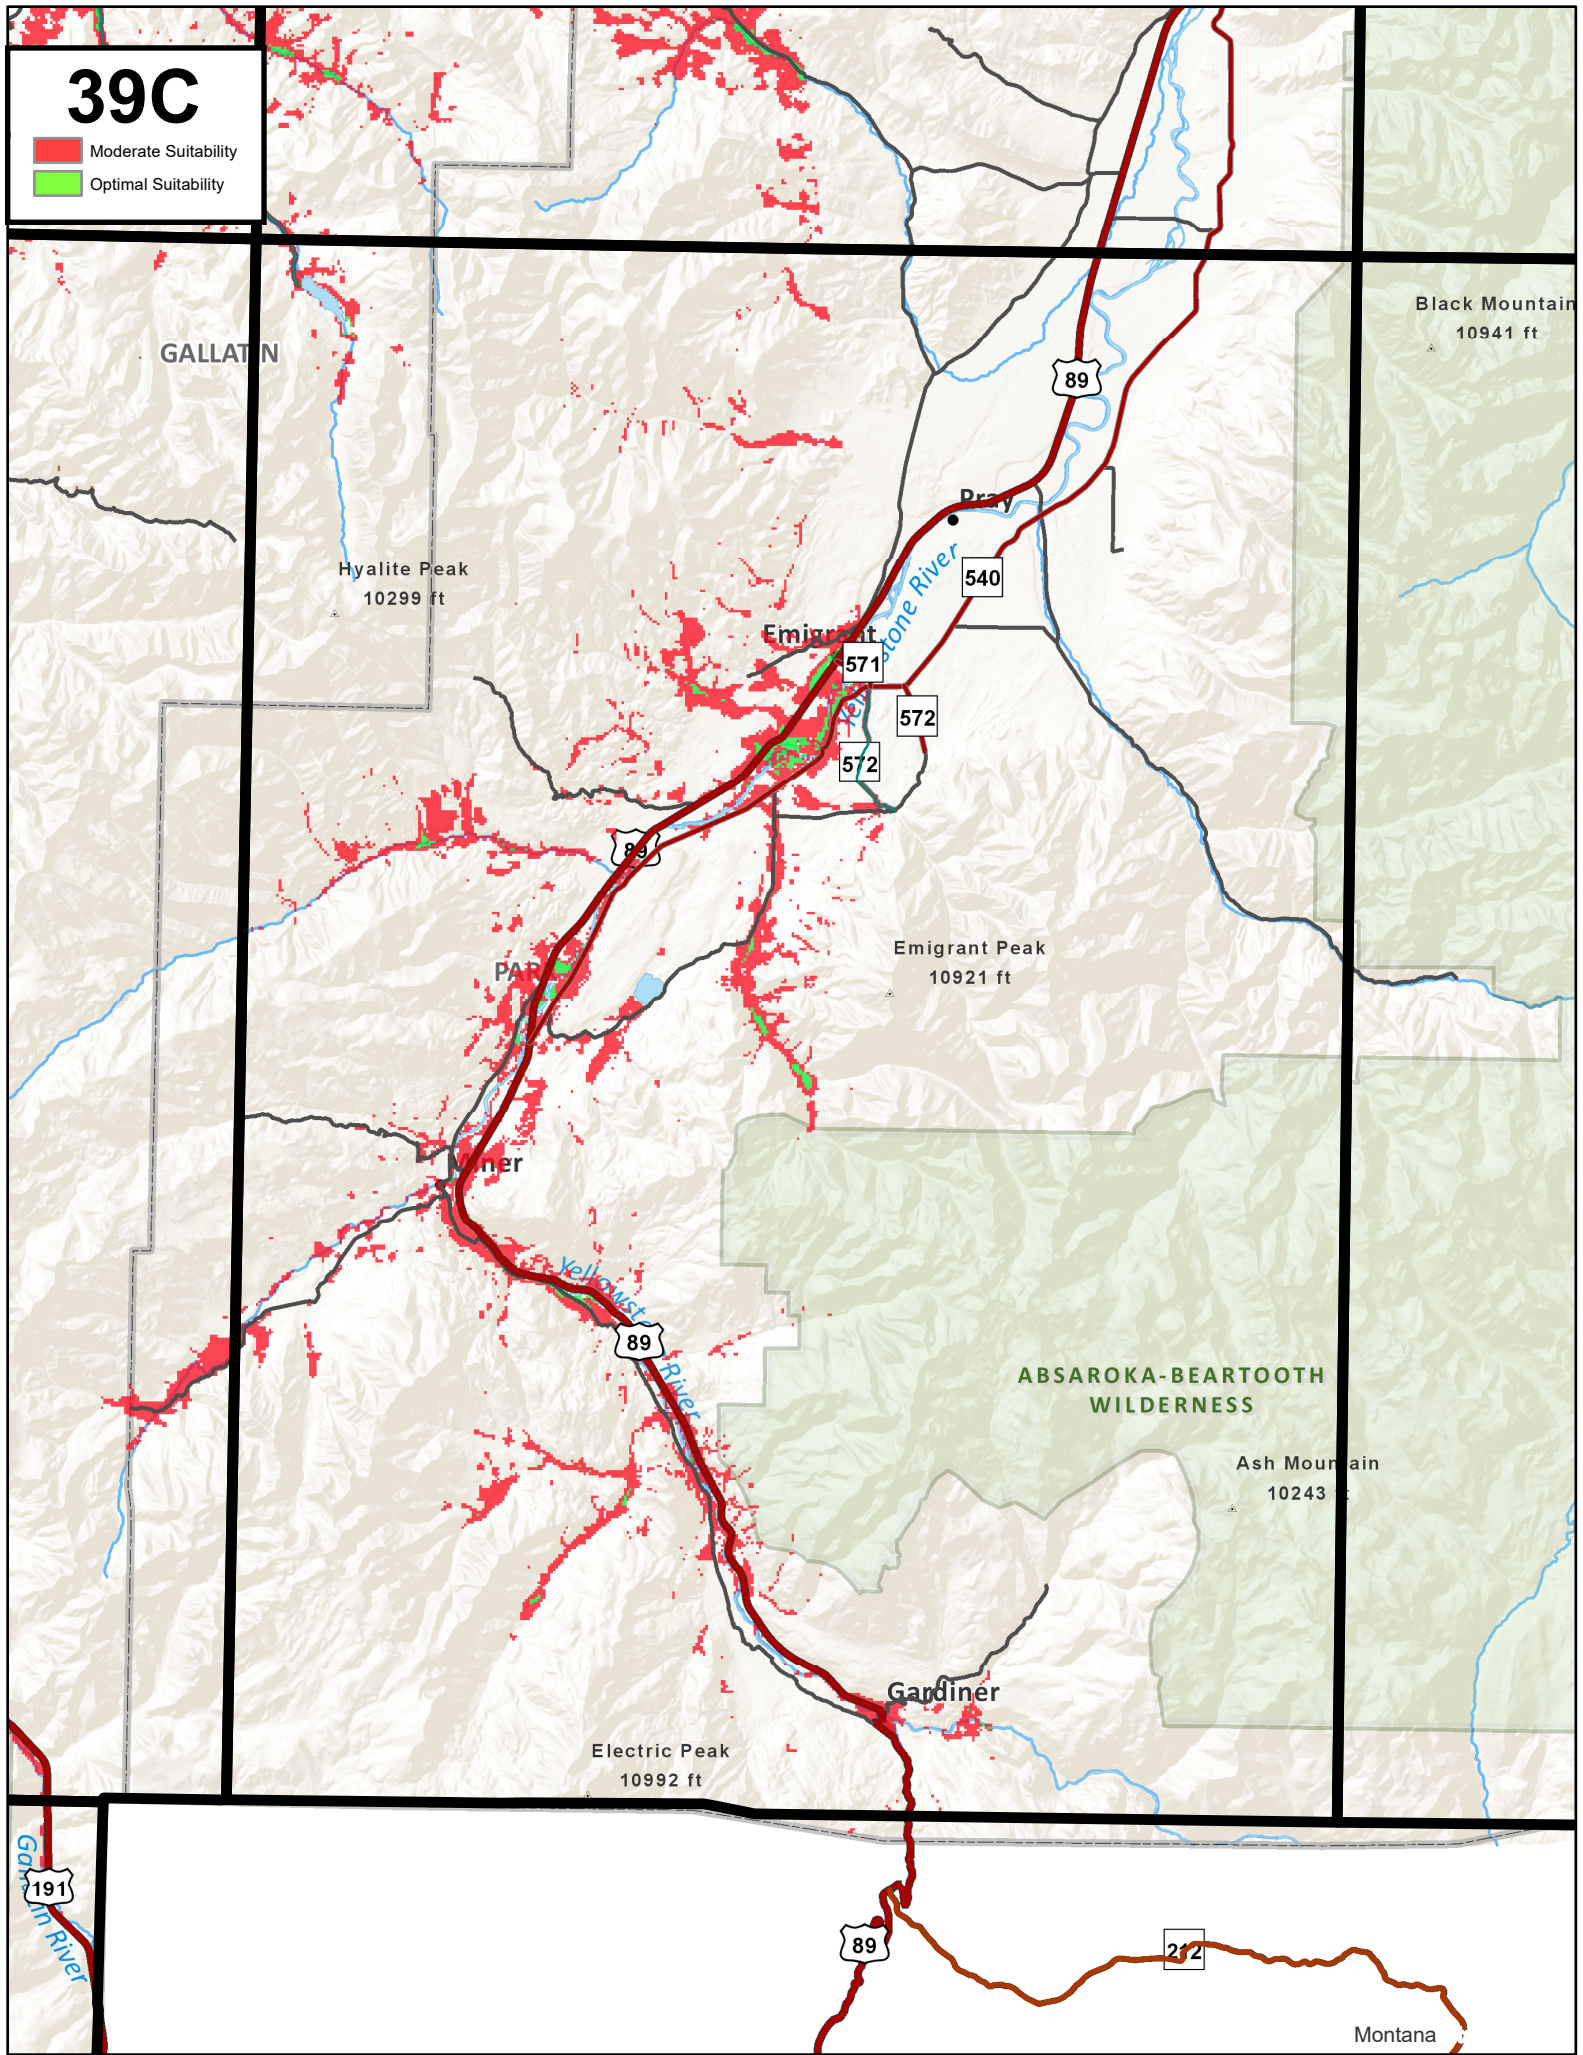

39C

- Moderate Suitability
- Optimal Suitability

GALLATIN

Black Mountain
10941 ft

Hyalite Peak
10299 ft

Pray

Emigrant

571
572
572

Emigrant Peak
10921 ft

Miner

ABSAROKA-BEARTOOTH
WILDERNESS

Ash Mountain
10243

Gardiner

Electric Peak
10992 ft

191

89

212

Montana