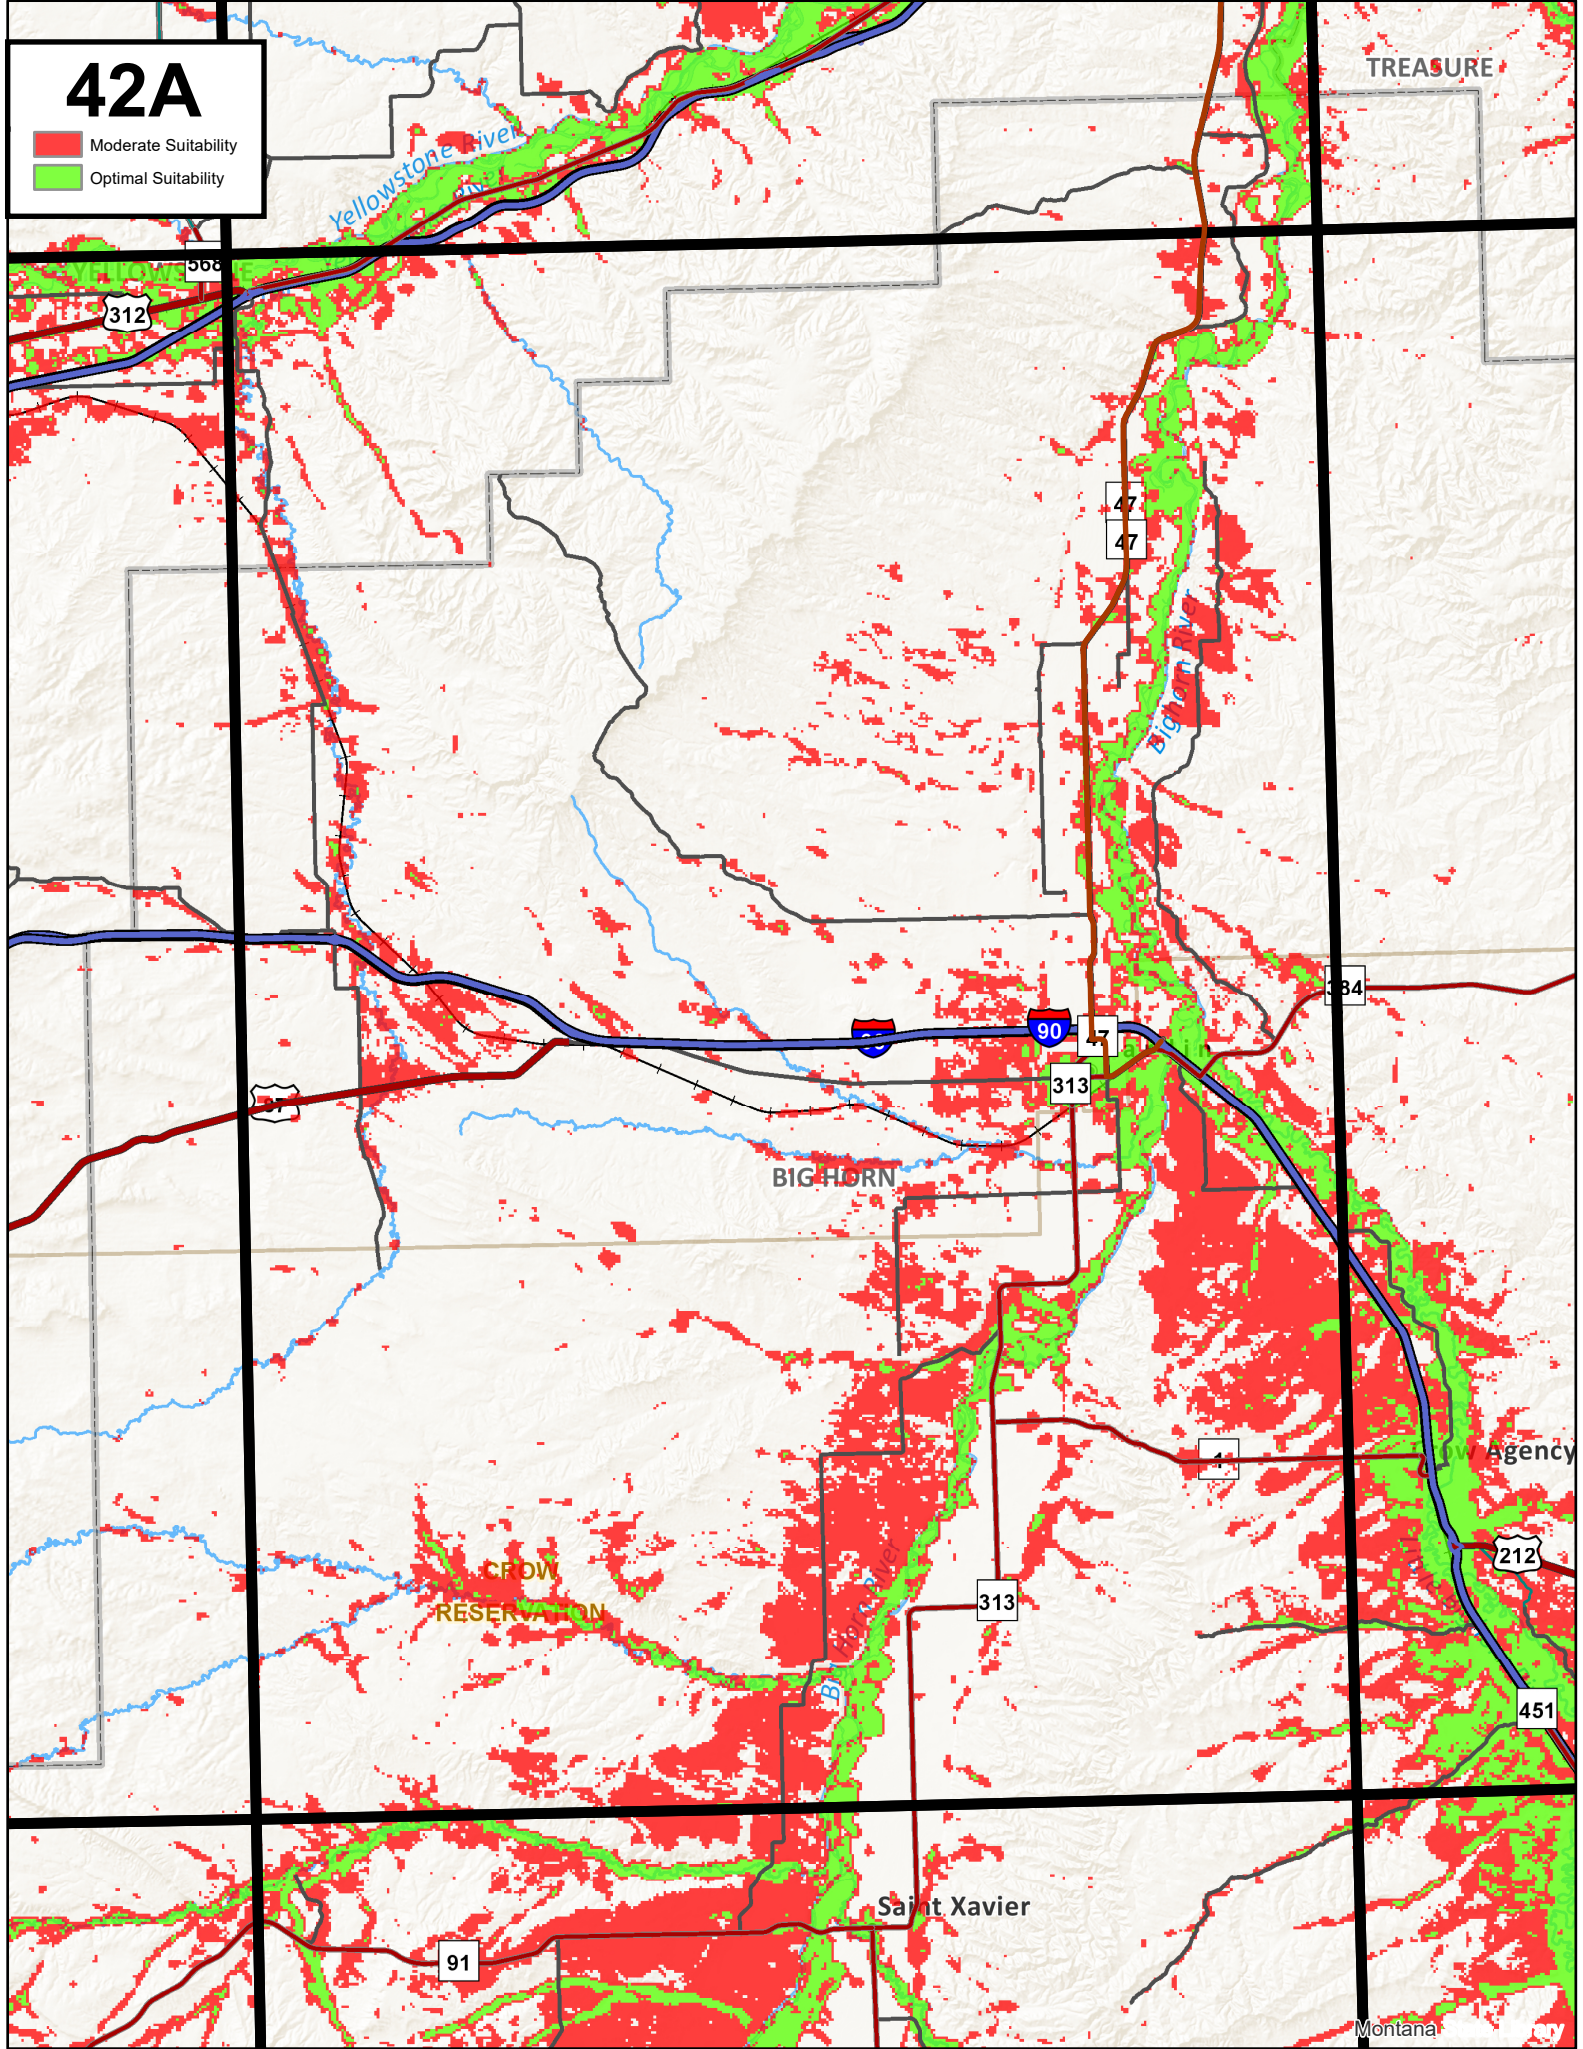

42A

- Moderate Suitability
- Optimal Suitability

TREASURE

Yellowstone River

Big Horn River

BIG HORN

CROW RESERVATION

Agency

Saint Xavier

Montana