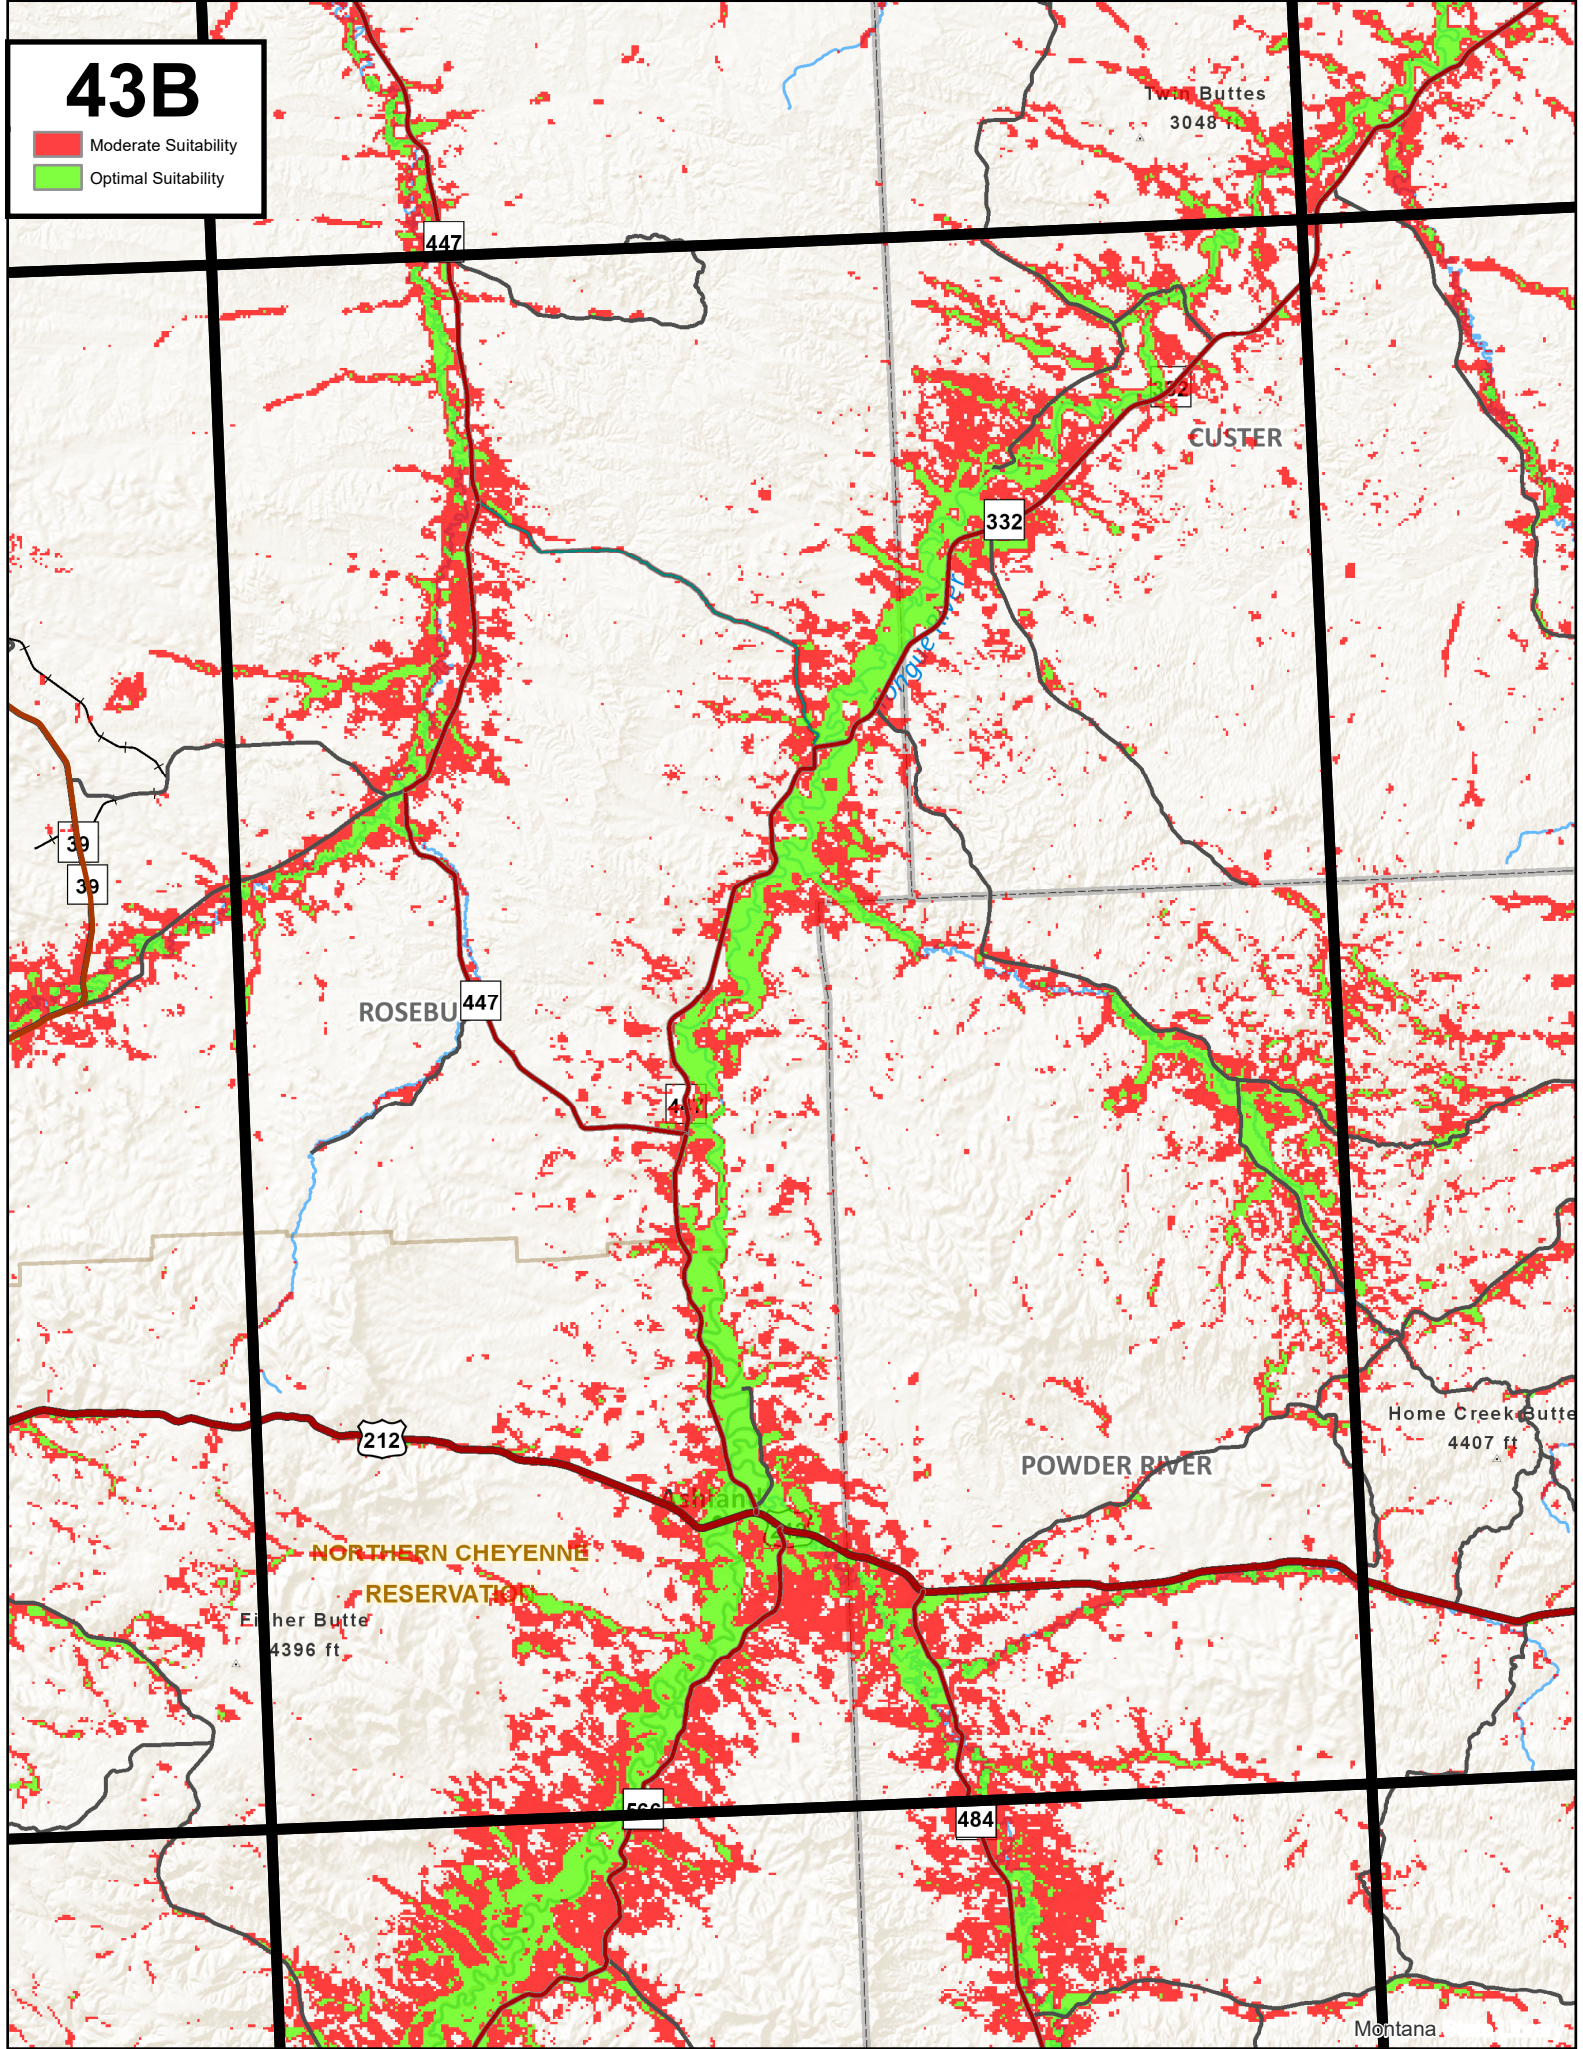

# 43B

- Moderate Suitability
- Optimal Suitability

Twin Buttes  
3048 ft

CUSTER

332

ROSEBUD 447

39

39

212

NORTHERN CHEYENNE  
RESERVATION

Eicher Butte  
4396 ft

POWDER RIVER

Home Creek Butte  
4407 ft

566

484

Montana