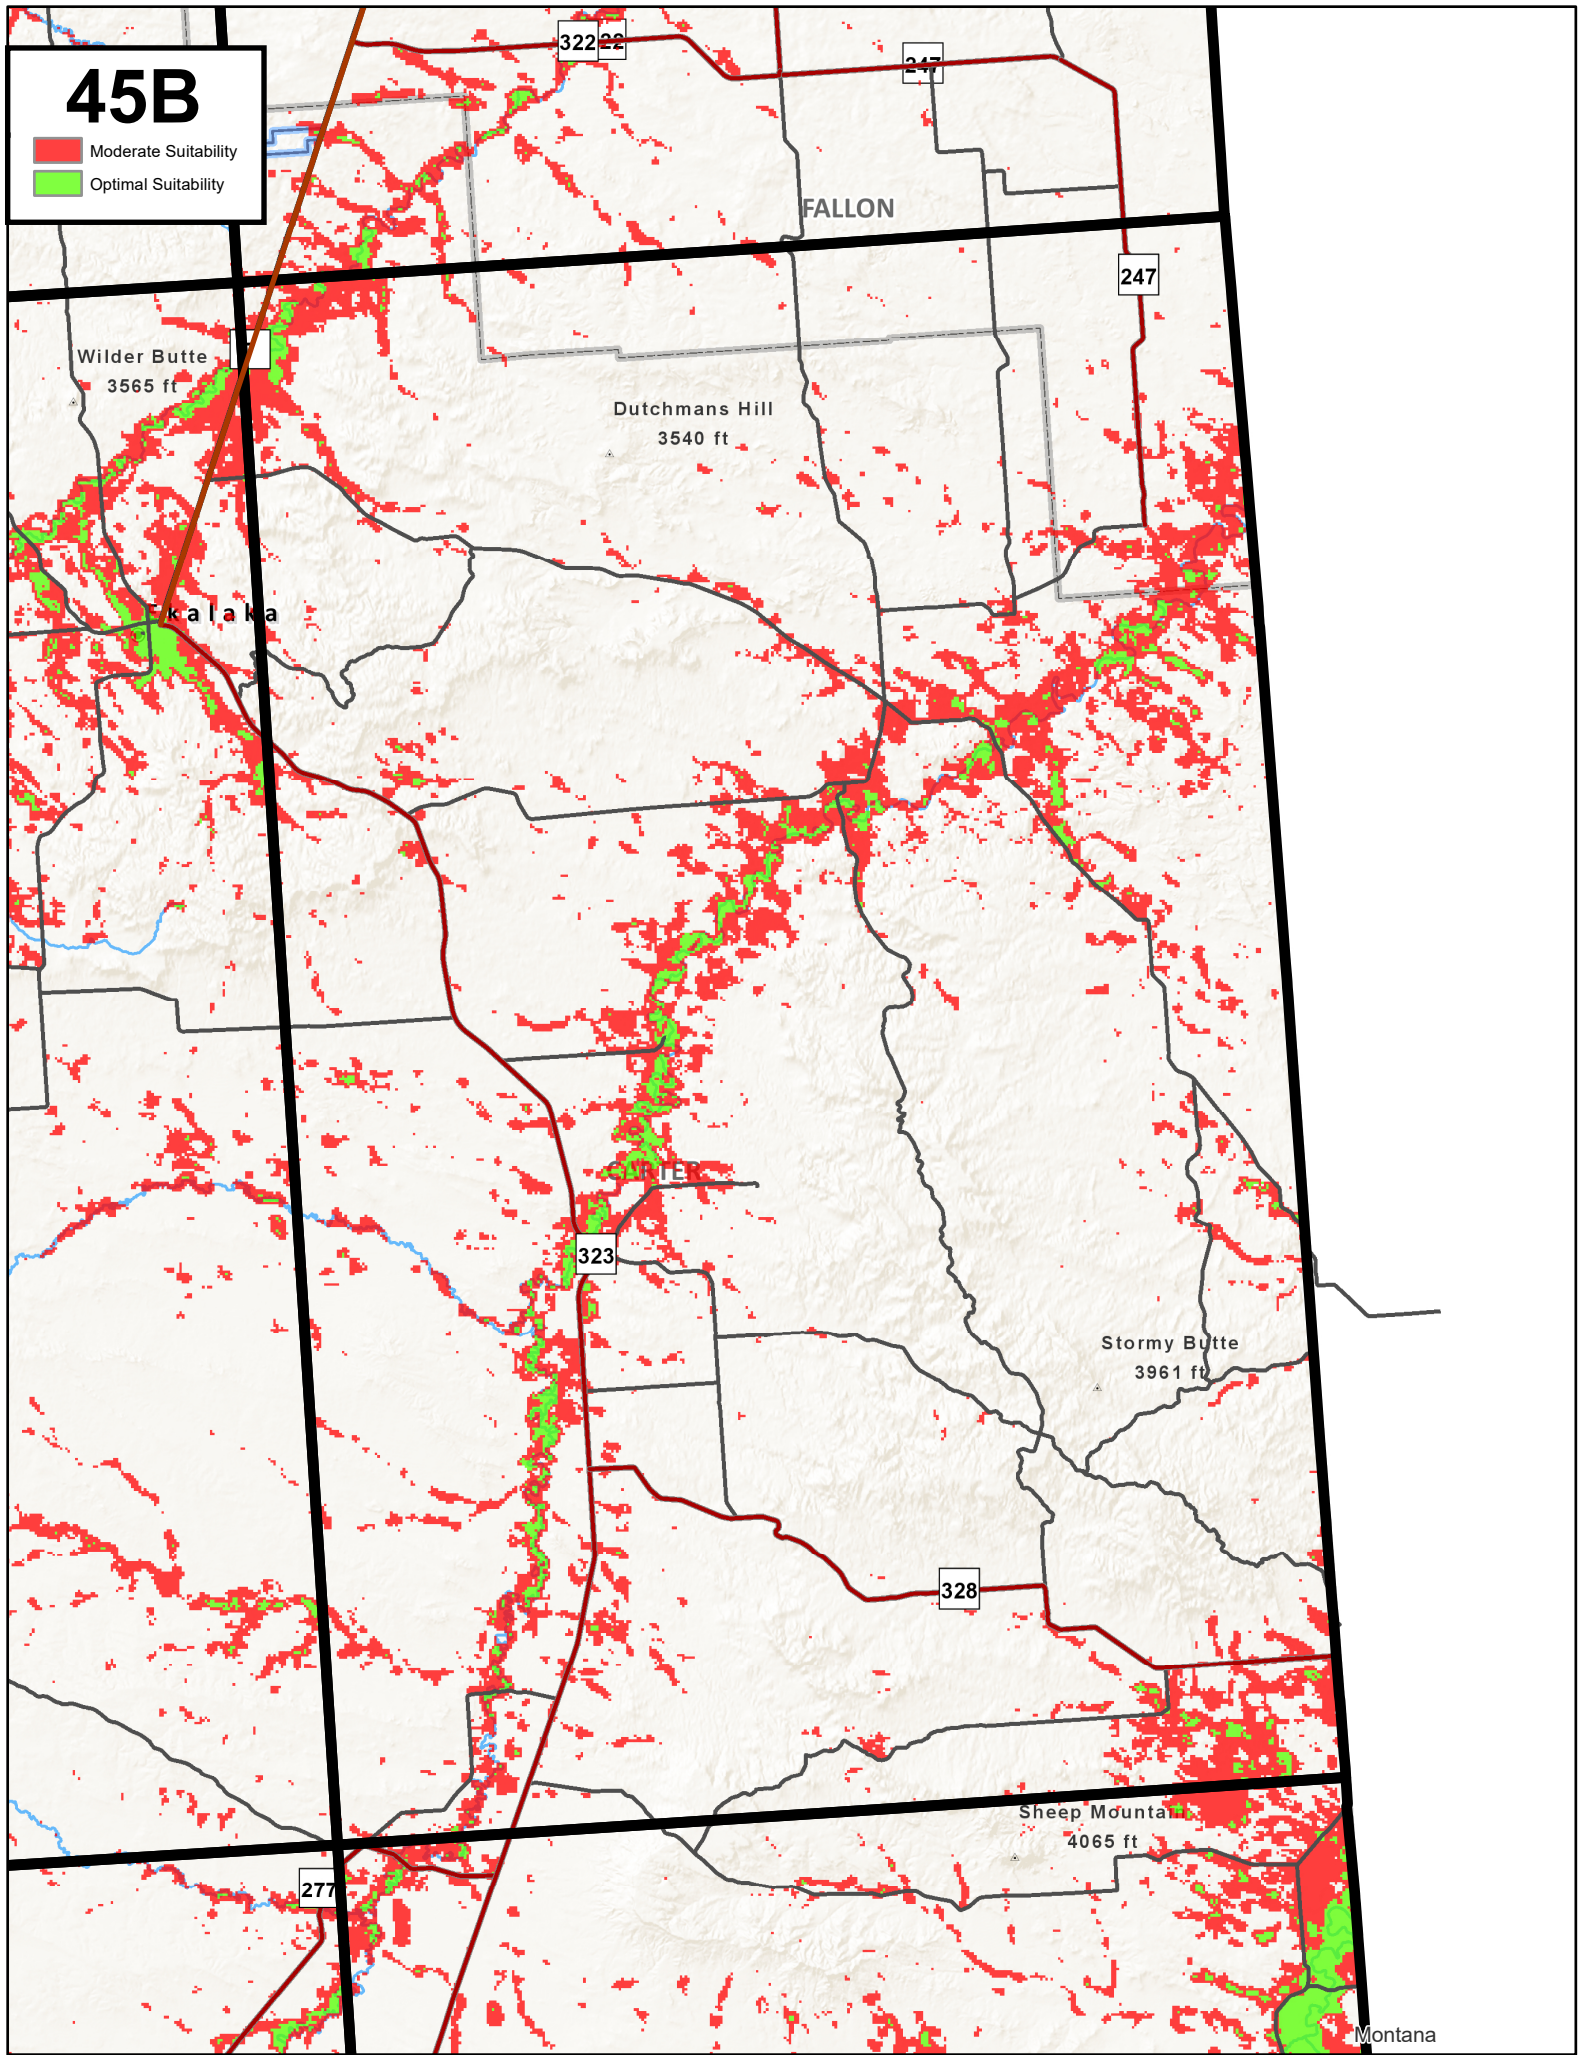

45B

- Moderate Suitability
- Optimal Suitability

FALLON

Wilder Butte
3565 ft

Dutchmans Hill
3540 ft

kalaka

323

Stormy Butte
3961 ft

328

Sheep Mountain
4065 ft

277

Montana