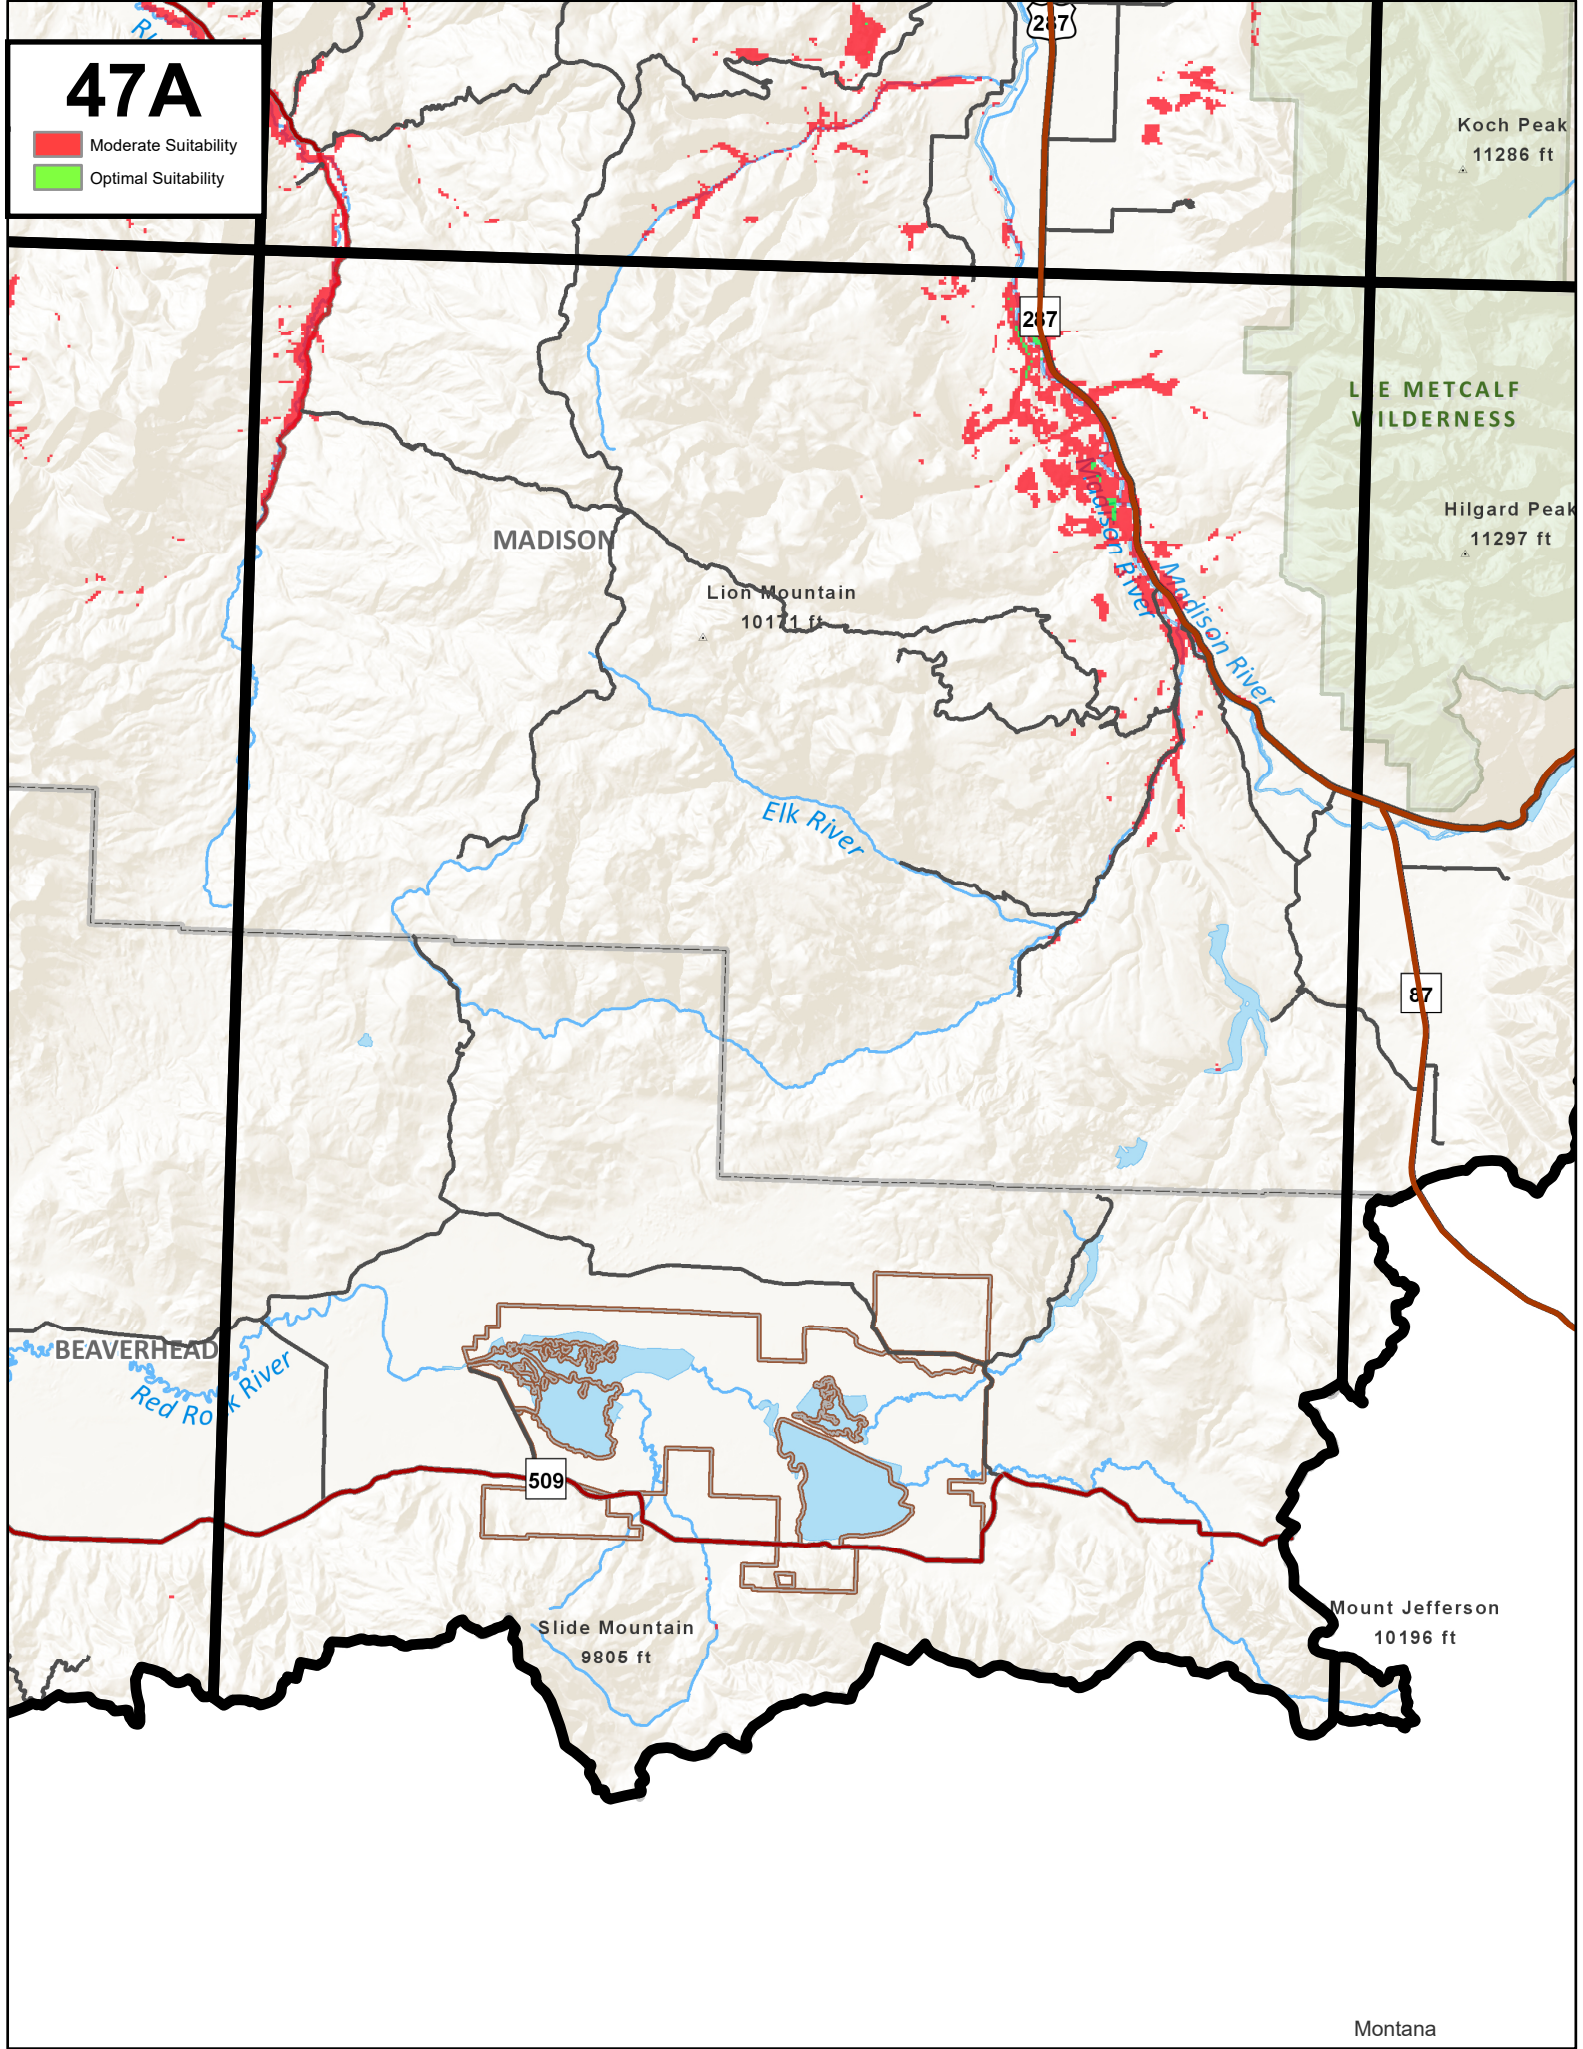

# 47A

- Moderate Suitability
- Optimal Suitability

Koch Peak  
11286 ft

LEE METCALF  
WILDERNESS

Hilgard Peak  
11297 ft

MADISON

Lion Mountain  
10171 ft

Elk River

Madison River

87

BEAVERHEAD

Red Rock River

509

Slide Mountain  
9805 ft

Mount Jefferson  
10196 ft

Montana