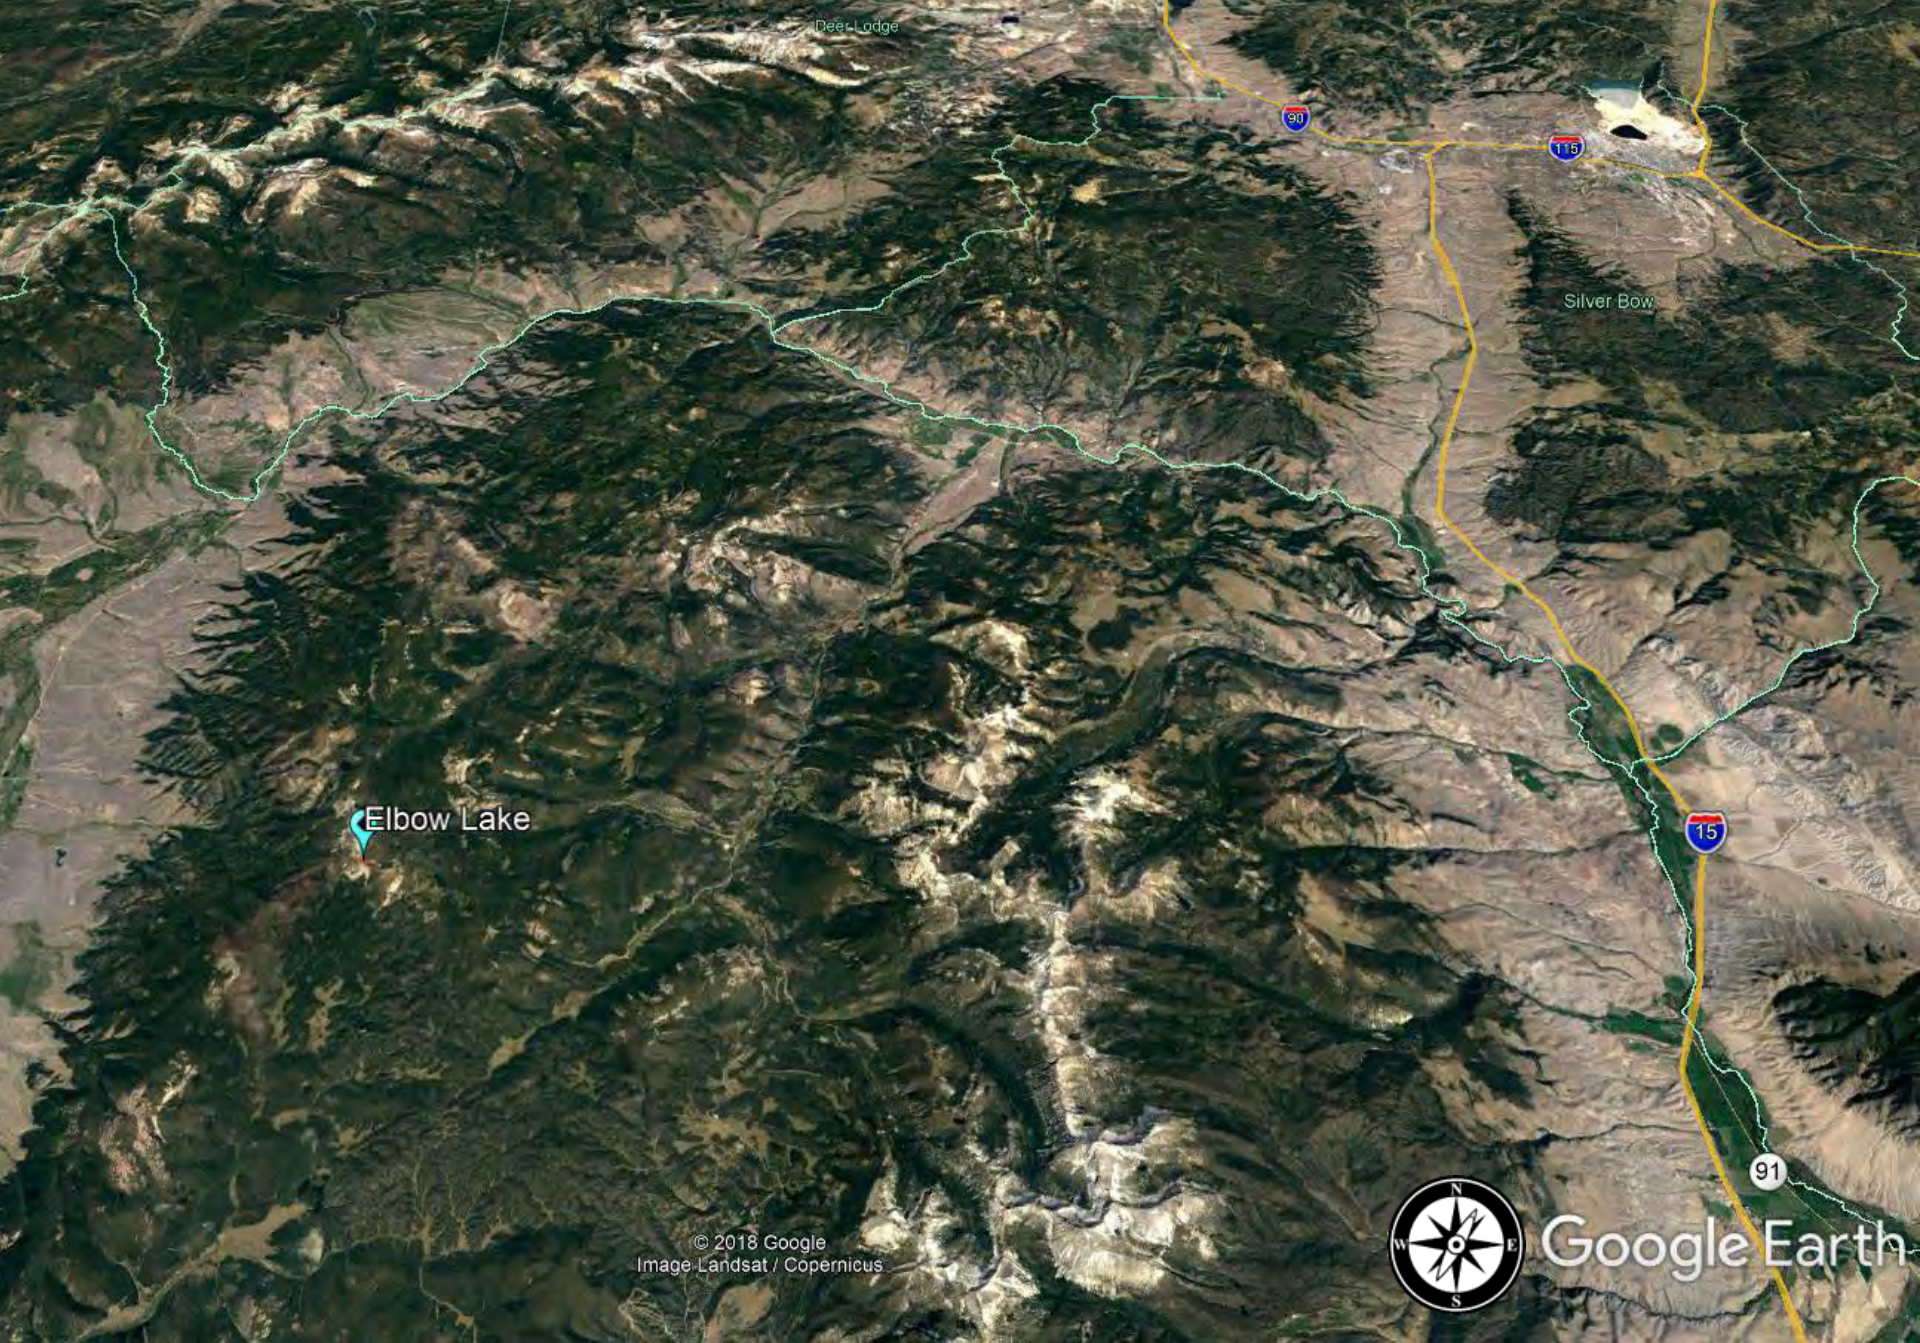

West Pioneer Mountains

Deer Lodge

Silver Bow

Elbow Lake

91

Google Earth

© 2018 Google
Image Landsat / Copernicus

Elbow Lake
 WGS84
 UTM Zone 12T
 CalTopo

West Pioneer Mountains – Elbow Lake