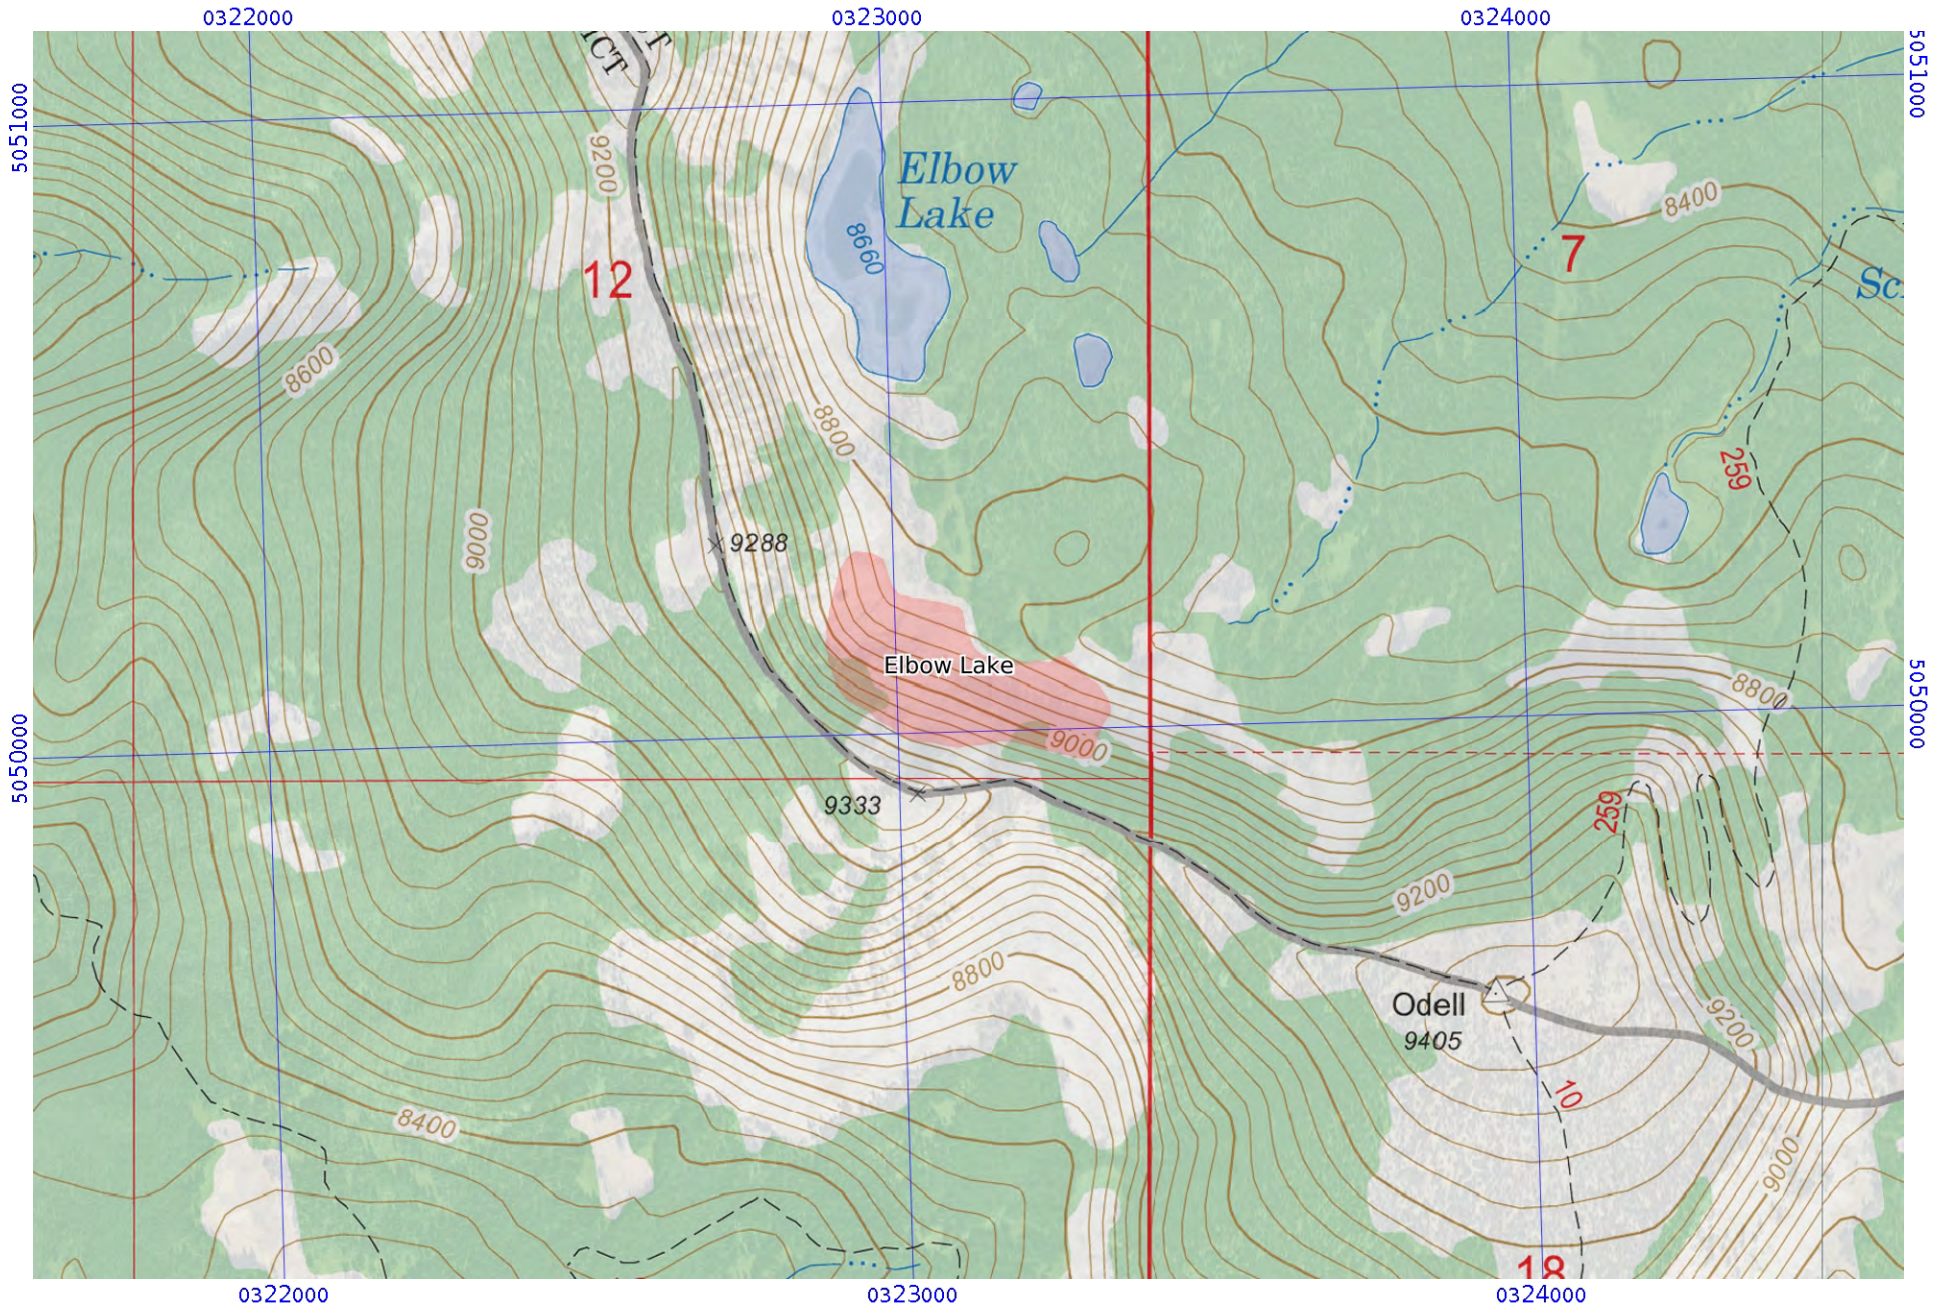

West Pioneer Mountains

Deer Lodge

Silver Bow

Elbow Lake

91

Google Earth

© 2018 Google
Image Landsat / Copernicus

Elbow Lake
 WGS84
 UTM Zone 12T
 CalTopo

West Pioneer Mountains – Elbow Lake